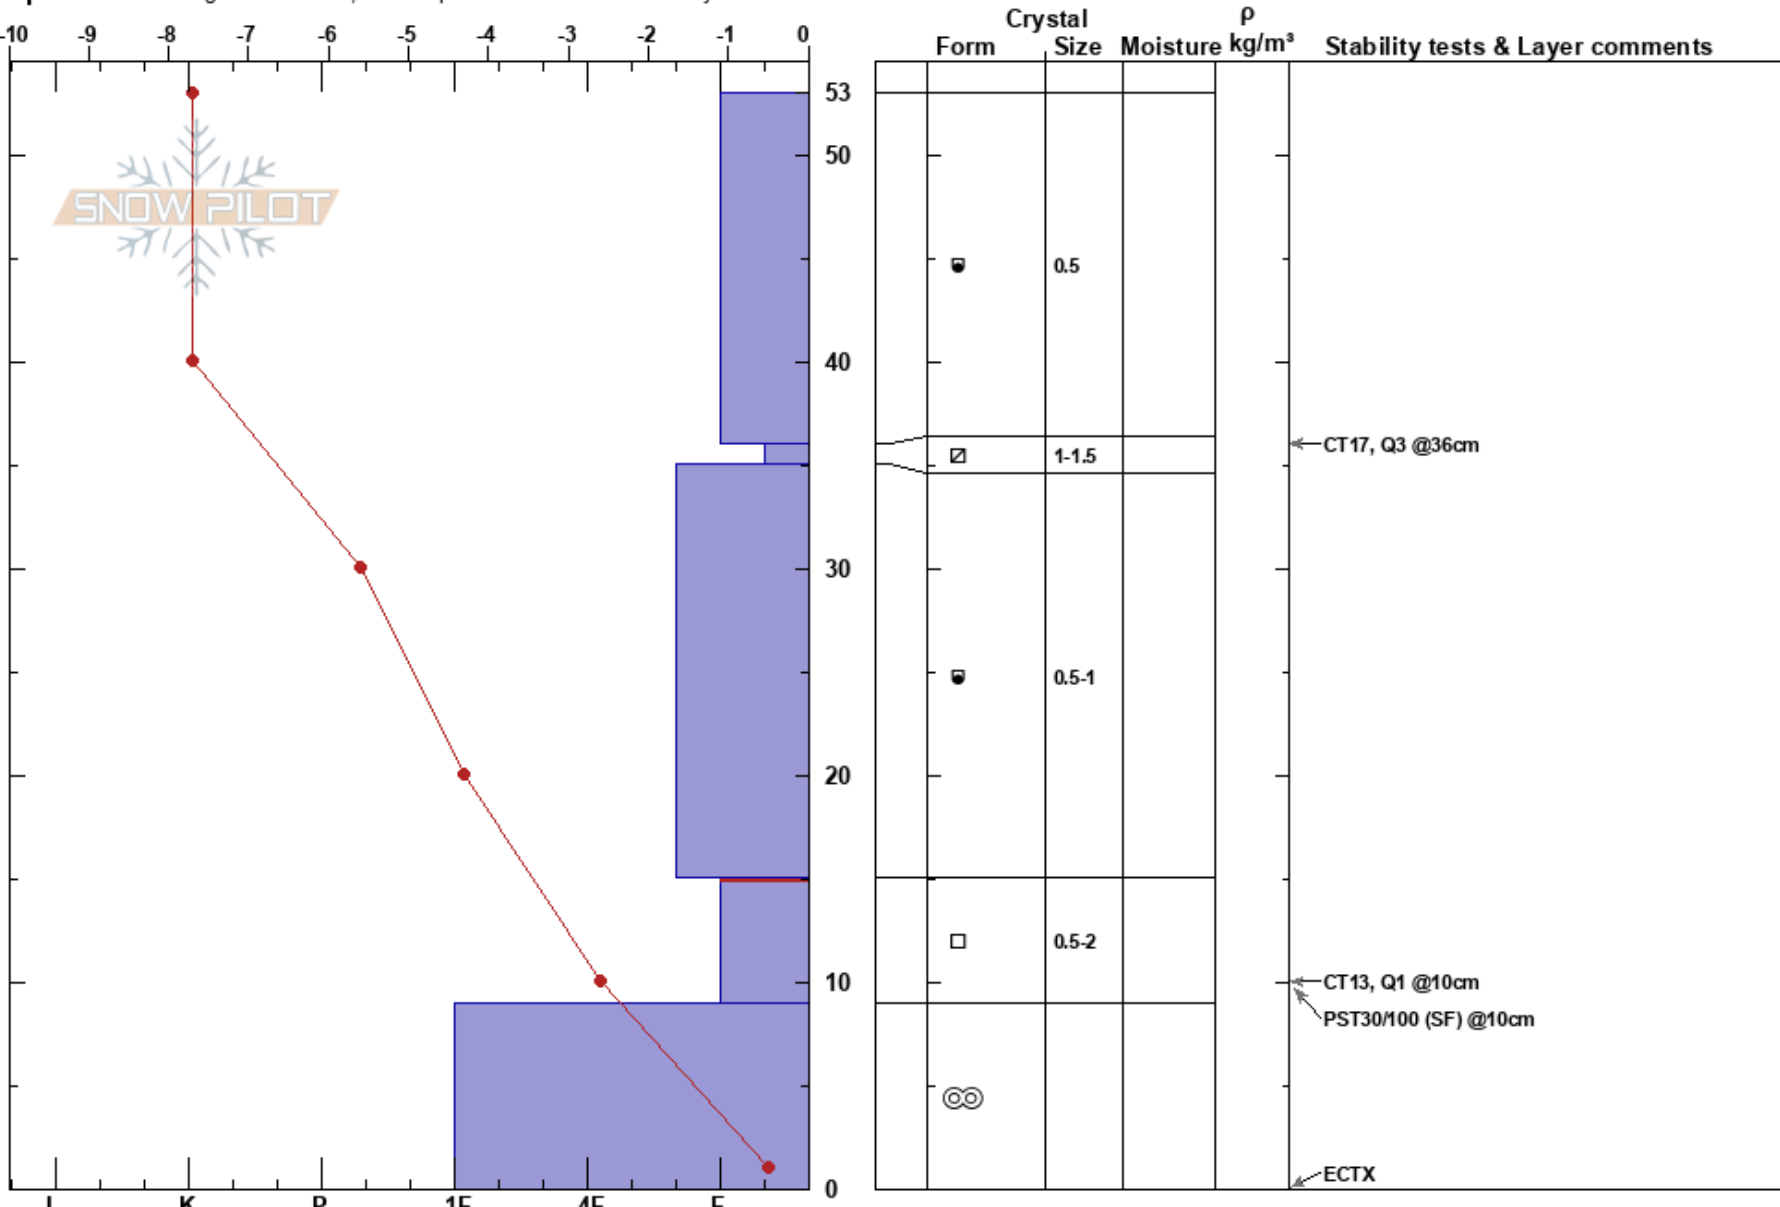

Blue Sky Shoulder
 Vail/Summit County
 CO
 Elevation: 10889 ft
 Aspect: NE

Kerry Kuntz
 11/29/2020 - 11:13am
 Co-ord: 39.57235N, -106.33156W
 Slope Angle: 31°
 Wind Loading:

Stability:
 Air Temperature: -6°C
 Sky Cover: CLR
 Precipitation: NO
 Wind: Calm
 HS: 53
 PF: 20
 PS: 40
 Layer Notes:
 15-9cm: Problematic layer

Specifics: Pit dug in a Ski Area; Pit is representative of backcountry

Notes: Quick pit above road at Steep and Deep, HS 63cm, ECTP12-SC @15cm