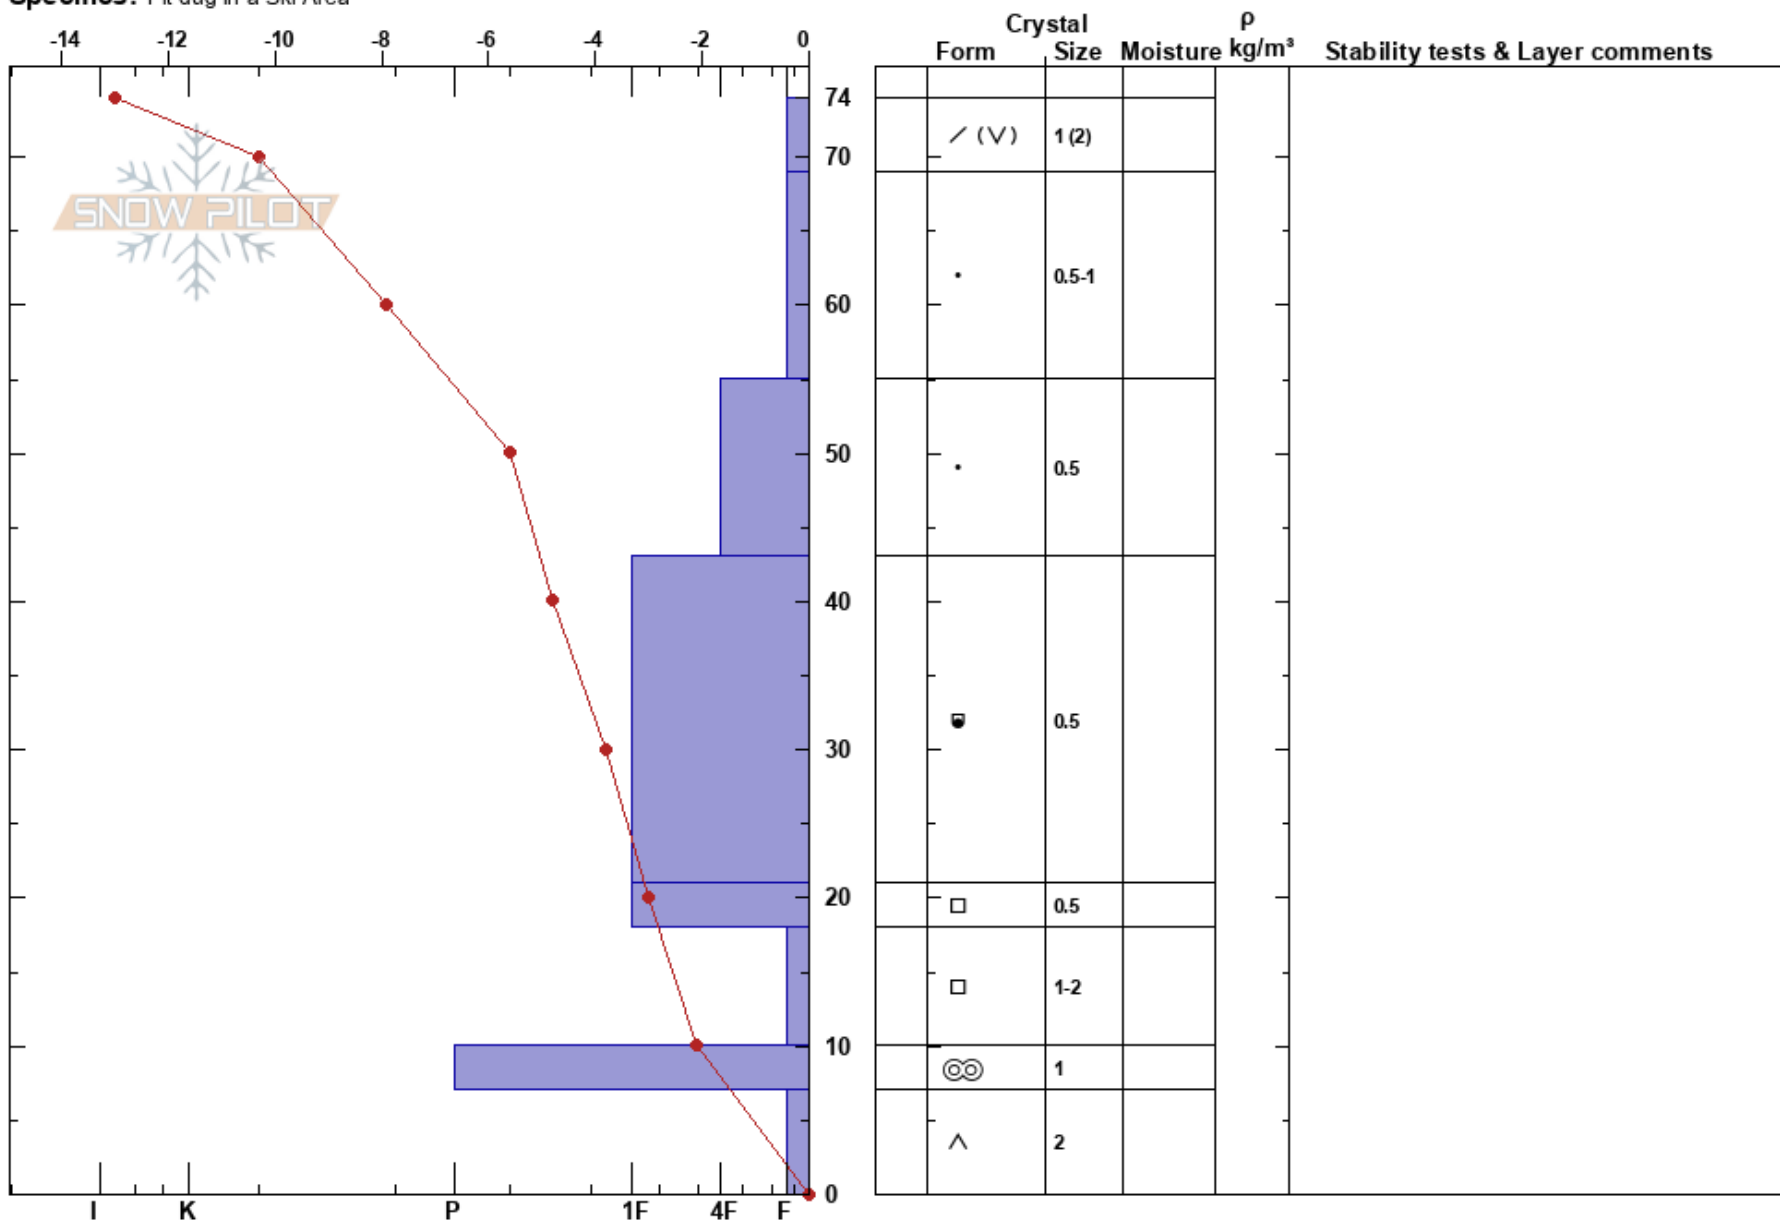

N. Rim
 Gore Range
 CO
Elevation: 11010 ft
Aspect: NE
Specifics: Pit dug in a Ski Area

Raquel Spencer Schifani
 11/27/2020 - 1:44pm
Co-ord: 13S 383439W 4385110N
Slope Angle: 17°
Wind Loading: no

Stability:
Air Temperature:
Sky Cover: CLR
Precipitation: NO
Wind: Calm

HS: 74
Layer Notes:
 18-10cm: Problematic layer

Notes: Just a quick pit to get an idea of what the snowpack looks like.