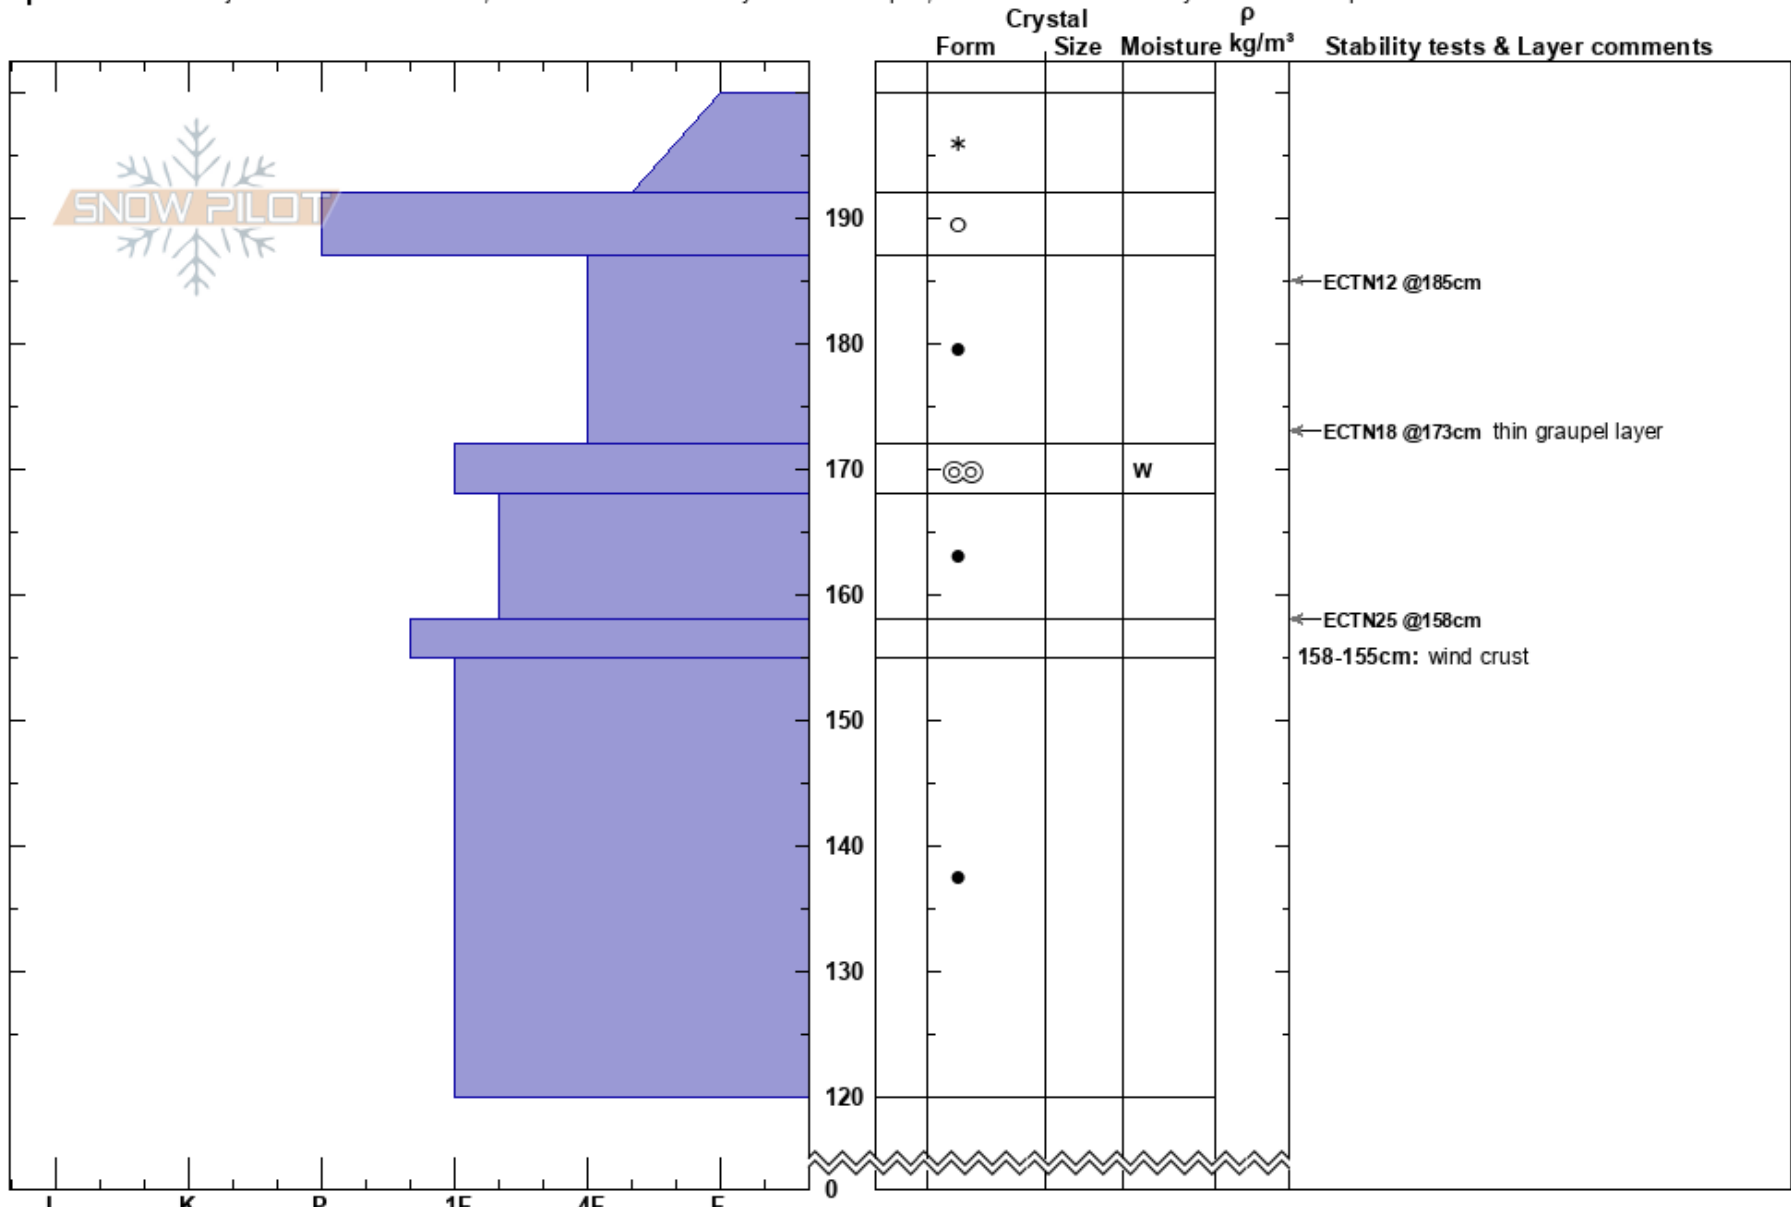

north bowl Abiathar Pk
 Absaroka Range
 MT
Elevation: 9450 ft
Aspect: 2°

Beau Fredlund
 03/23/2017 - 10:00am
Co-ord: 44.98010N, -110.03391E
Slope Angle: 31°
Wind Loading:

Stability: Fair
Air Temperature: -2°C
Sky Cover: FEW
Precipitation: NO
Wind: Calm

PF: 25
Layer Notes:
 172-168cm: Problematic layer
 158-155cm: wind crust

Specifics: Pit is adjacent to avalanche: other; Recent avalanche activity on similar slopes; Recent avalanche activity on different slopes

Notes: 2 recent slab avalanches observed nearby, both about 100' wide and estimated at 1-1.5' deep.