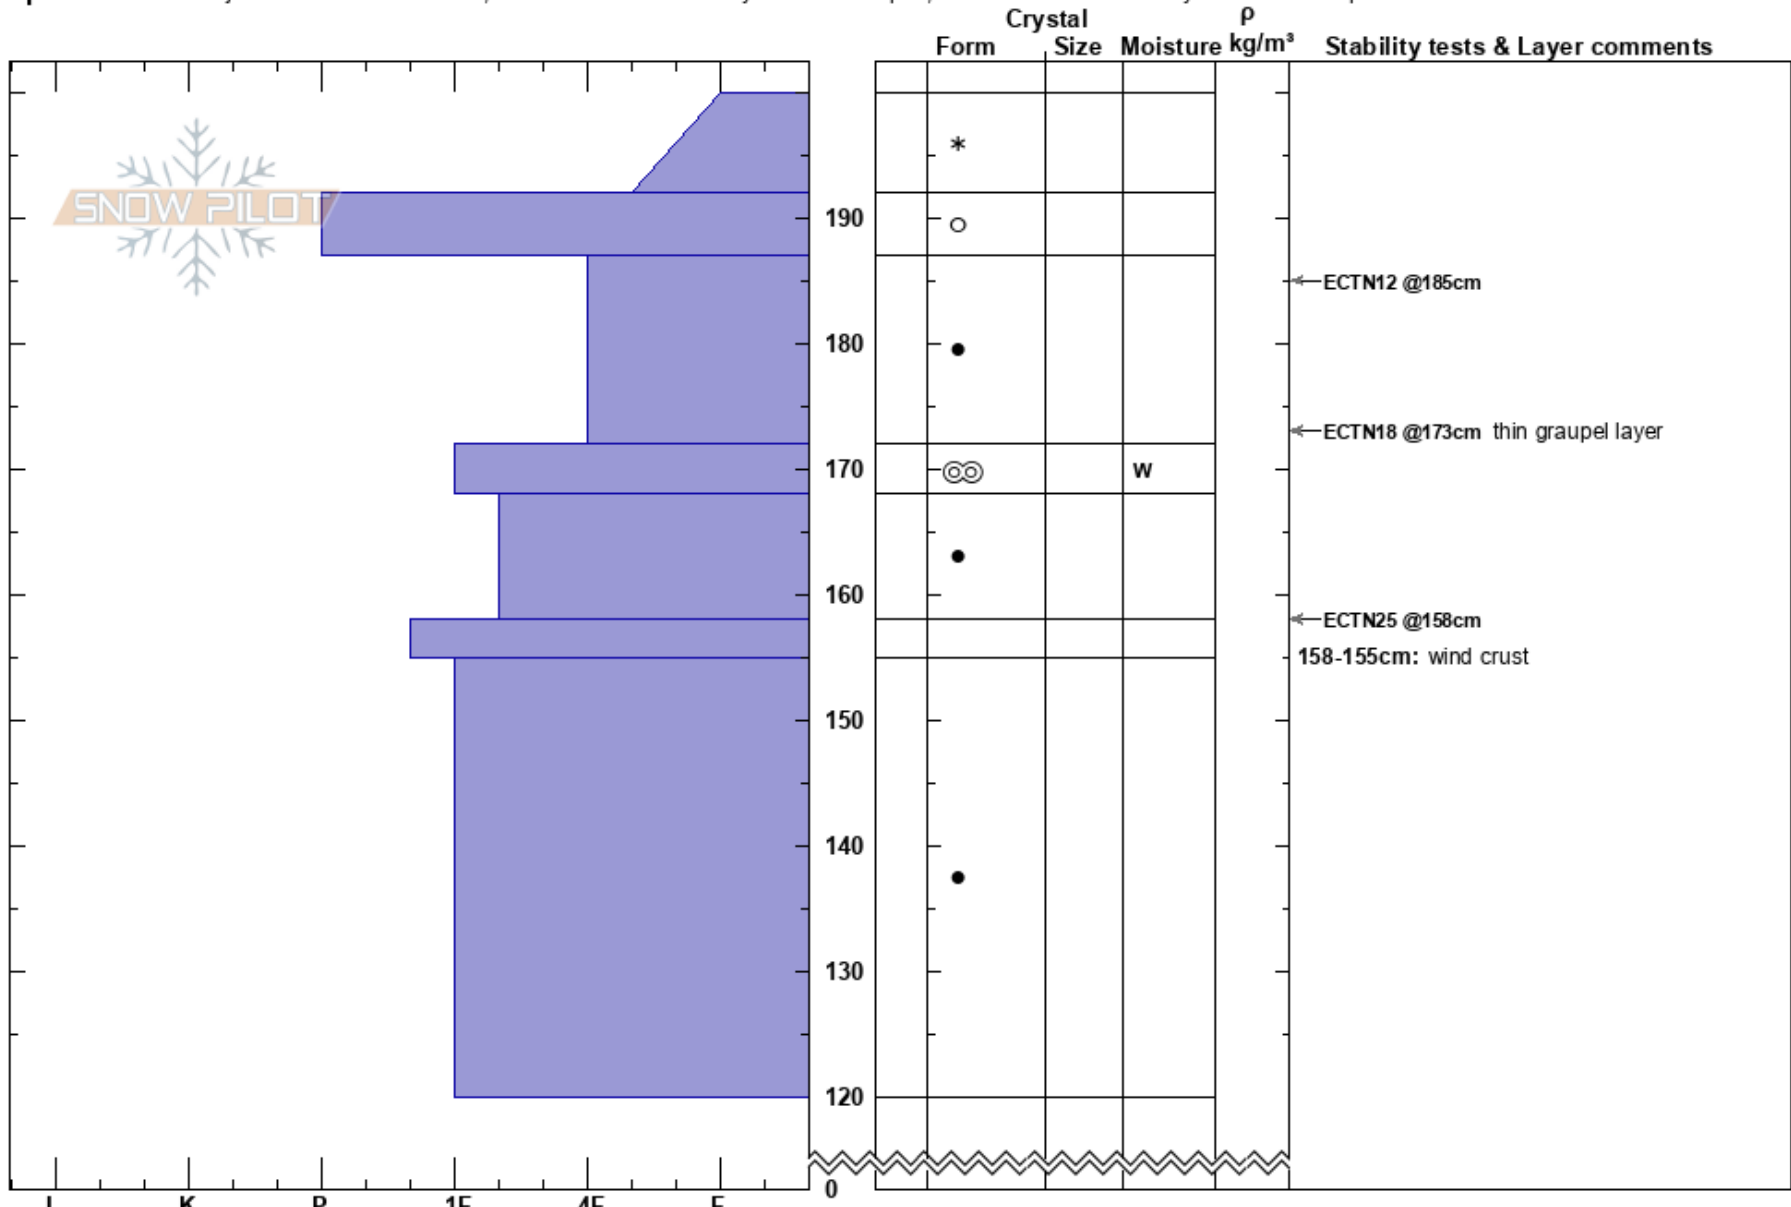

north bowl Abiathar Pk
 Absaroka Range
 MT
 Elevation: 9450 ft
 Aspect: 2°

Beau Fredlund
 03/23/2017 - 10:00am
 Co-ord: 44.98010N, -110.03391E
 Slope Angle: 31°
 Wind Loading:

Stability: Fair
 Air Temperature: -2°C
 Sky Cover: FEW
 Precipitation: NO
 Wind: Calm

PF: 25
 Layer Notes:
 172-168cm: Problematic layer
 158-155cm: wind crust

Specifics: Pit is adjacent to avalanche: other; Recent avalanche activity on similar slopes; Recent avalanche activity on different slopes

Notes: 2 recent slab avalanches observed nearby, both about 100' wide and estimated at 1-1.5' deep.