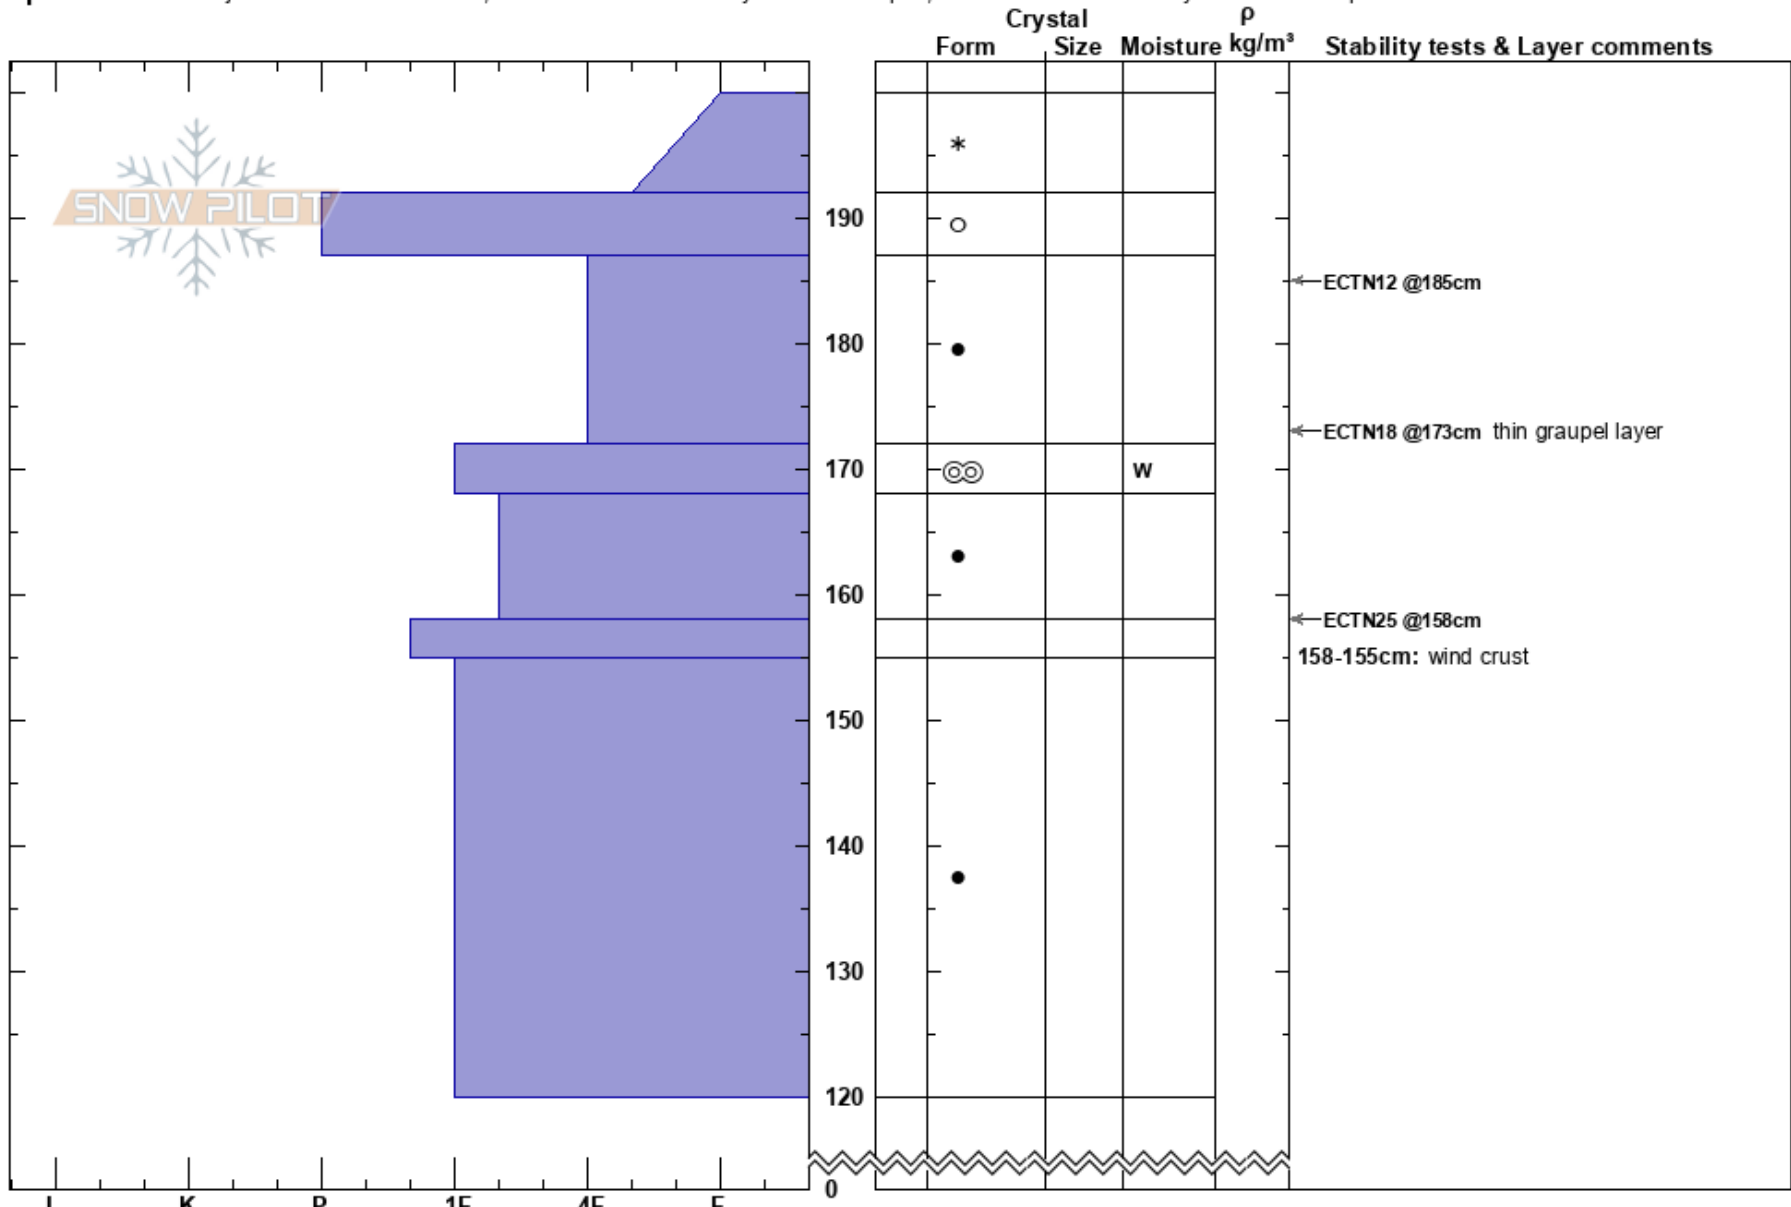

north bowl Abiathar Pk  
 Absaroka Range  
 MT  
**Elevation:** 9450 ft  
**Aspect:** 2°

Beau Fredlund  
 03/23/2017 - 10:00am  
**Co-ord:** 44.98010N, -110.03391E  
**Slope Angle:** 31°  
**Wind Loading:**

**Stability:** Fair  
**Air Temperature:** -2°C  
**Sky Cover:** FEW  
**Precipitation:** NO  
**Wind:** Calm

**PF:** 25  
**Layer Notes:**  
 172-168cm: Problematic layer  
 158-155cm: wind crust

**Specifics:** Pit is adjacent to avalanche: other; Recent avalanche activity on similar slopes; Recent avalanche activity on different slopes

**Notes:** 2 recent slab avalanches observed nearby, both about 100' wide and estimated at 1-1.5' deep.