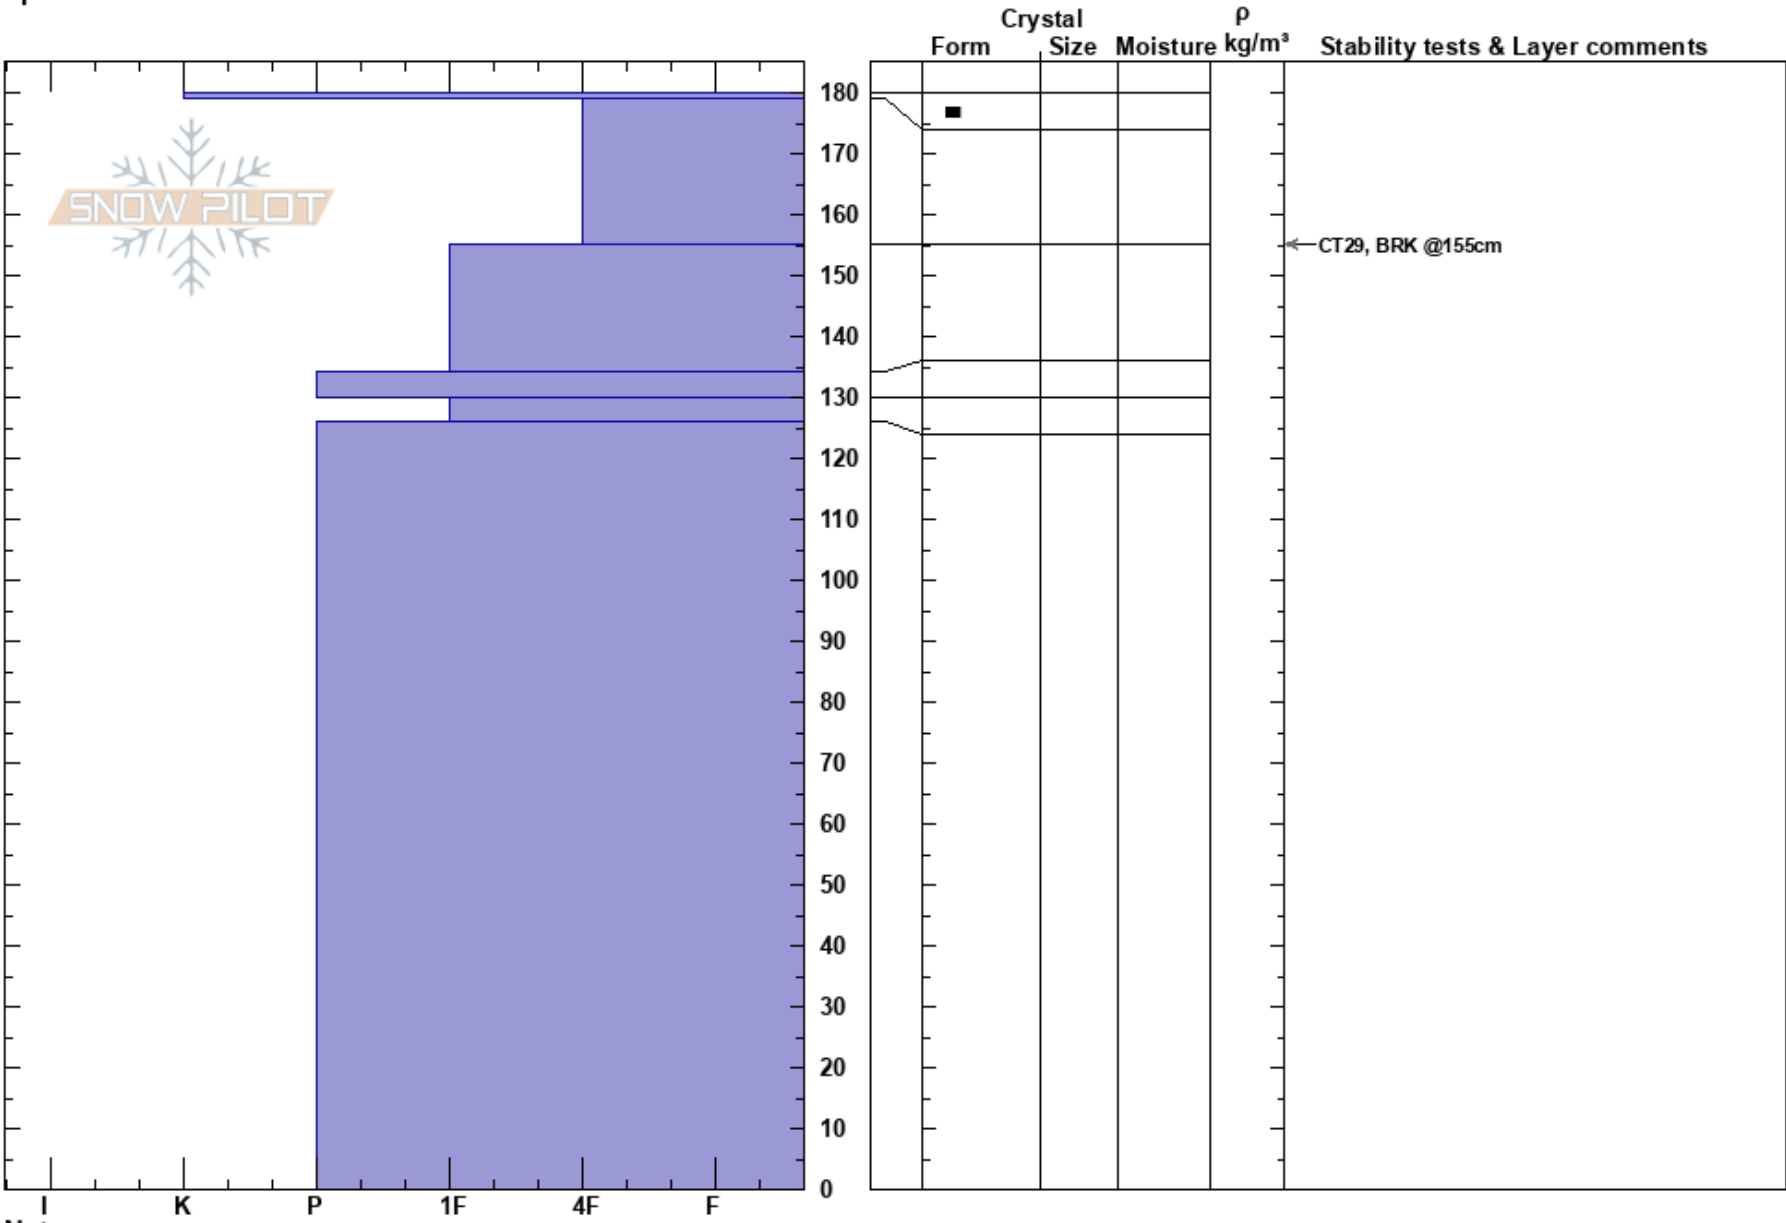

Powder King
 Northern Rockies
 BC
Elevation: 1650 m
Aspect: SW
Specifics:

David Kallai
 27/11/2020 - 13:00
Co-ord:
Slope Angle: 20°
Wind Loading: previous

Stability:
Air Temperature: -7°C
Sky Cover: SCT
Precipitation: NO
Wind: SW Light Breeze

HS: 180

Layer Notes:

PS: 5

Notes: