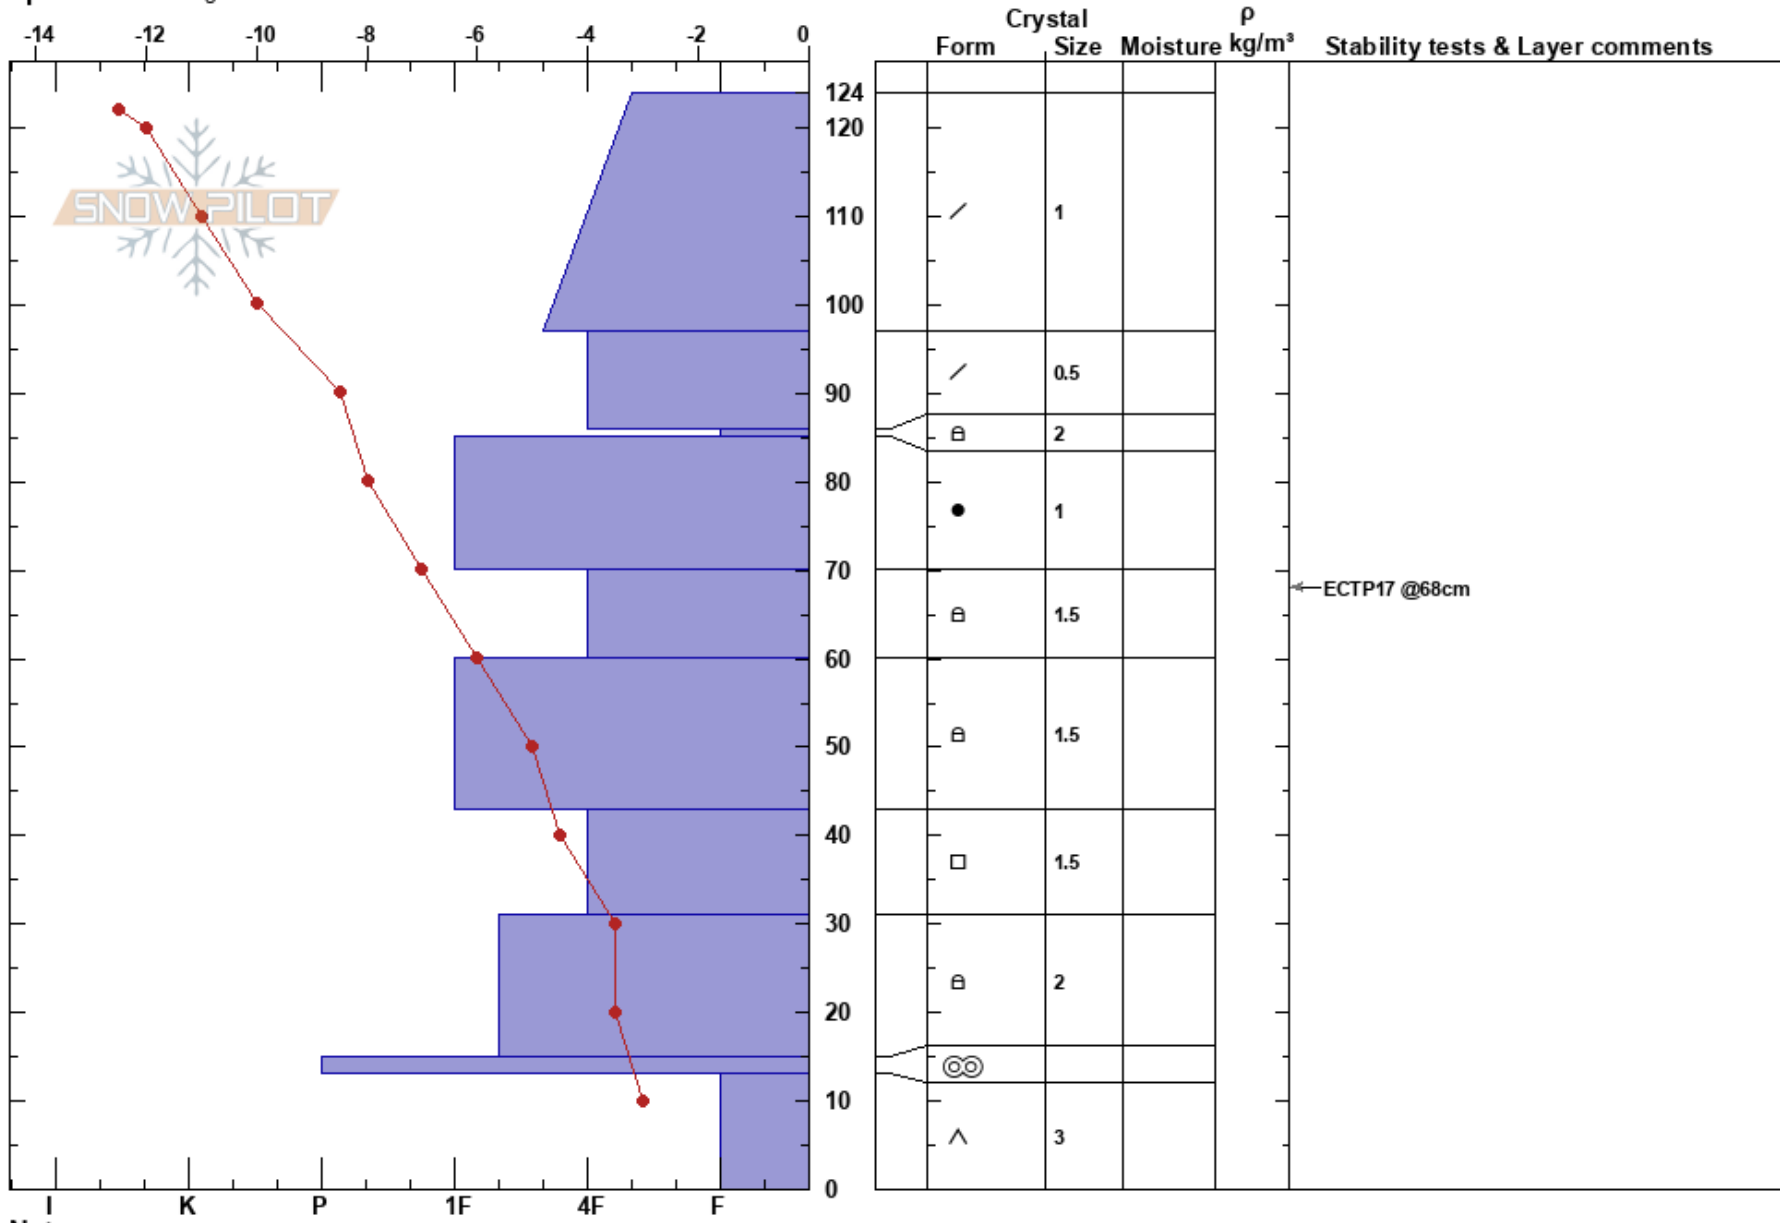

Firehole Buttrass  
 Madison Range-N  
 MT  
 Elevation: 9700 ft  
 Aspect: N

Shawn Orloff  
 11/28/2020 - 12:00pm  
 Co-ord:  
 Slope Angle: 38°  
 Wind Loading:

Stability:  
 Air Temperature: -5.8°C  
 Sky Cover: FEW  
 Precipitation: NO  
 Wind: N Light Breeze

HS: 124  
 Layer Notes:  
 70-60cm: Problematic layer

Specifics: Pit dug in a Ski Area

Notes: