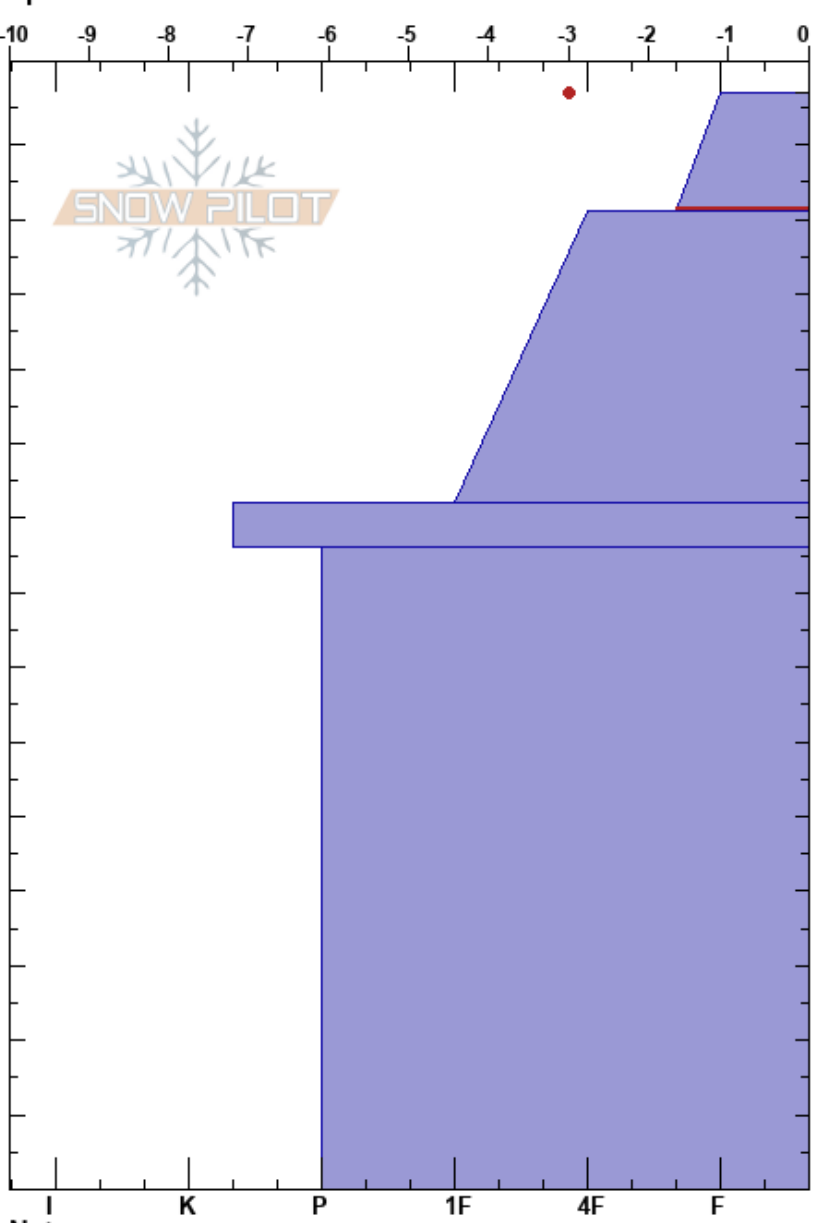

Green Mtn
 Central Cascades, West WA
 Elevation: 5600 ft
 Aspect: N
 Specifics:

Irene Henninger
 11/27/2020 - 2:00pm
 Co-ord: 48.27880N, -121.24709W
 Slope Angle: 40°
 Wind Loading: no

Stability: Good
 Air Temperature: -1.5°C
 Sky Cover: FEW
 Precipitation: NO
 Wind: Calm
 HS: 147
 PF: 50
 PS: 20
 Layer Notes:
 147-131cm: Problematic layer
 92-86cm: 20201118
 86-0cm: Variable hardness

Form	Crystal Size	Moisture	ρ kg/m ³	Stability tests & Layer comments
+	1-2	D		
/	1	D		← CT22, RP @131cm
⊙⊙		D-M		92-86cm: 20201118
•	0.5-1	D-M		86-0cm: Variable hardness

Notes: