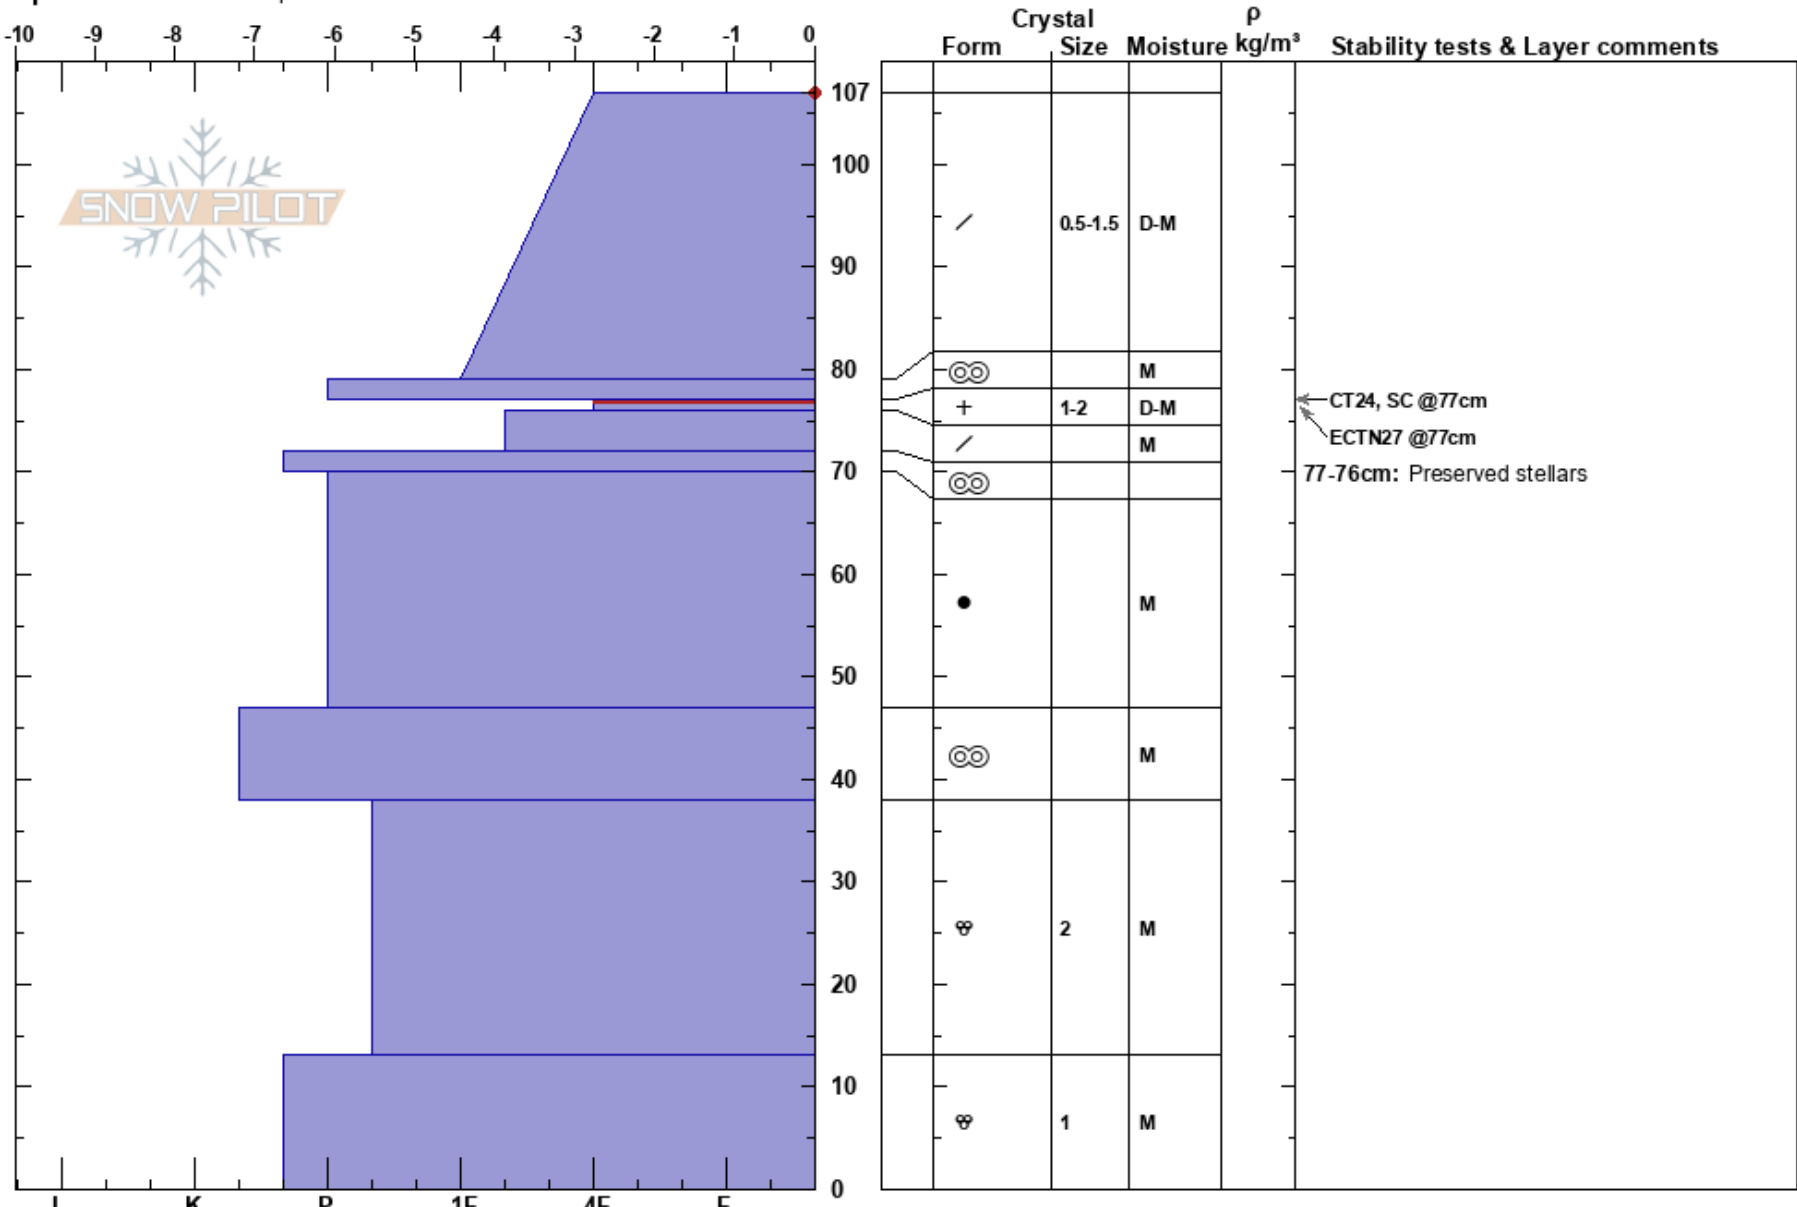

Green Mtn
 Central Cascades, West WA
 Elevation: 5100 ft
 Aspect: SE
 Specifics: We skied slope

Irene Henninger
 11/27/2020 - 11:30am
 Co-ord: 48.27686N, -121.24264W
 Slope Angle: 32°
 Wind Loading: no

Stability: Good
 Air Temperature: 1°C
 Sky Cover: X
 Precipitation: NO
 Wind: S Light Breeze

HS: 107
 PF: 30
 PS: 15
 77-76cm: Preserved stellars
 77-76cm: Problematic layer

Notes: Variable obscured sky cover with sunny patches. Small rollerballs occurring in vicinity. Due South had am rollerballs, pm Lw running N and Sc on uppermost crust.