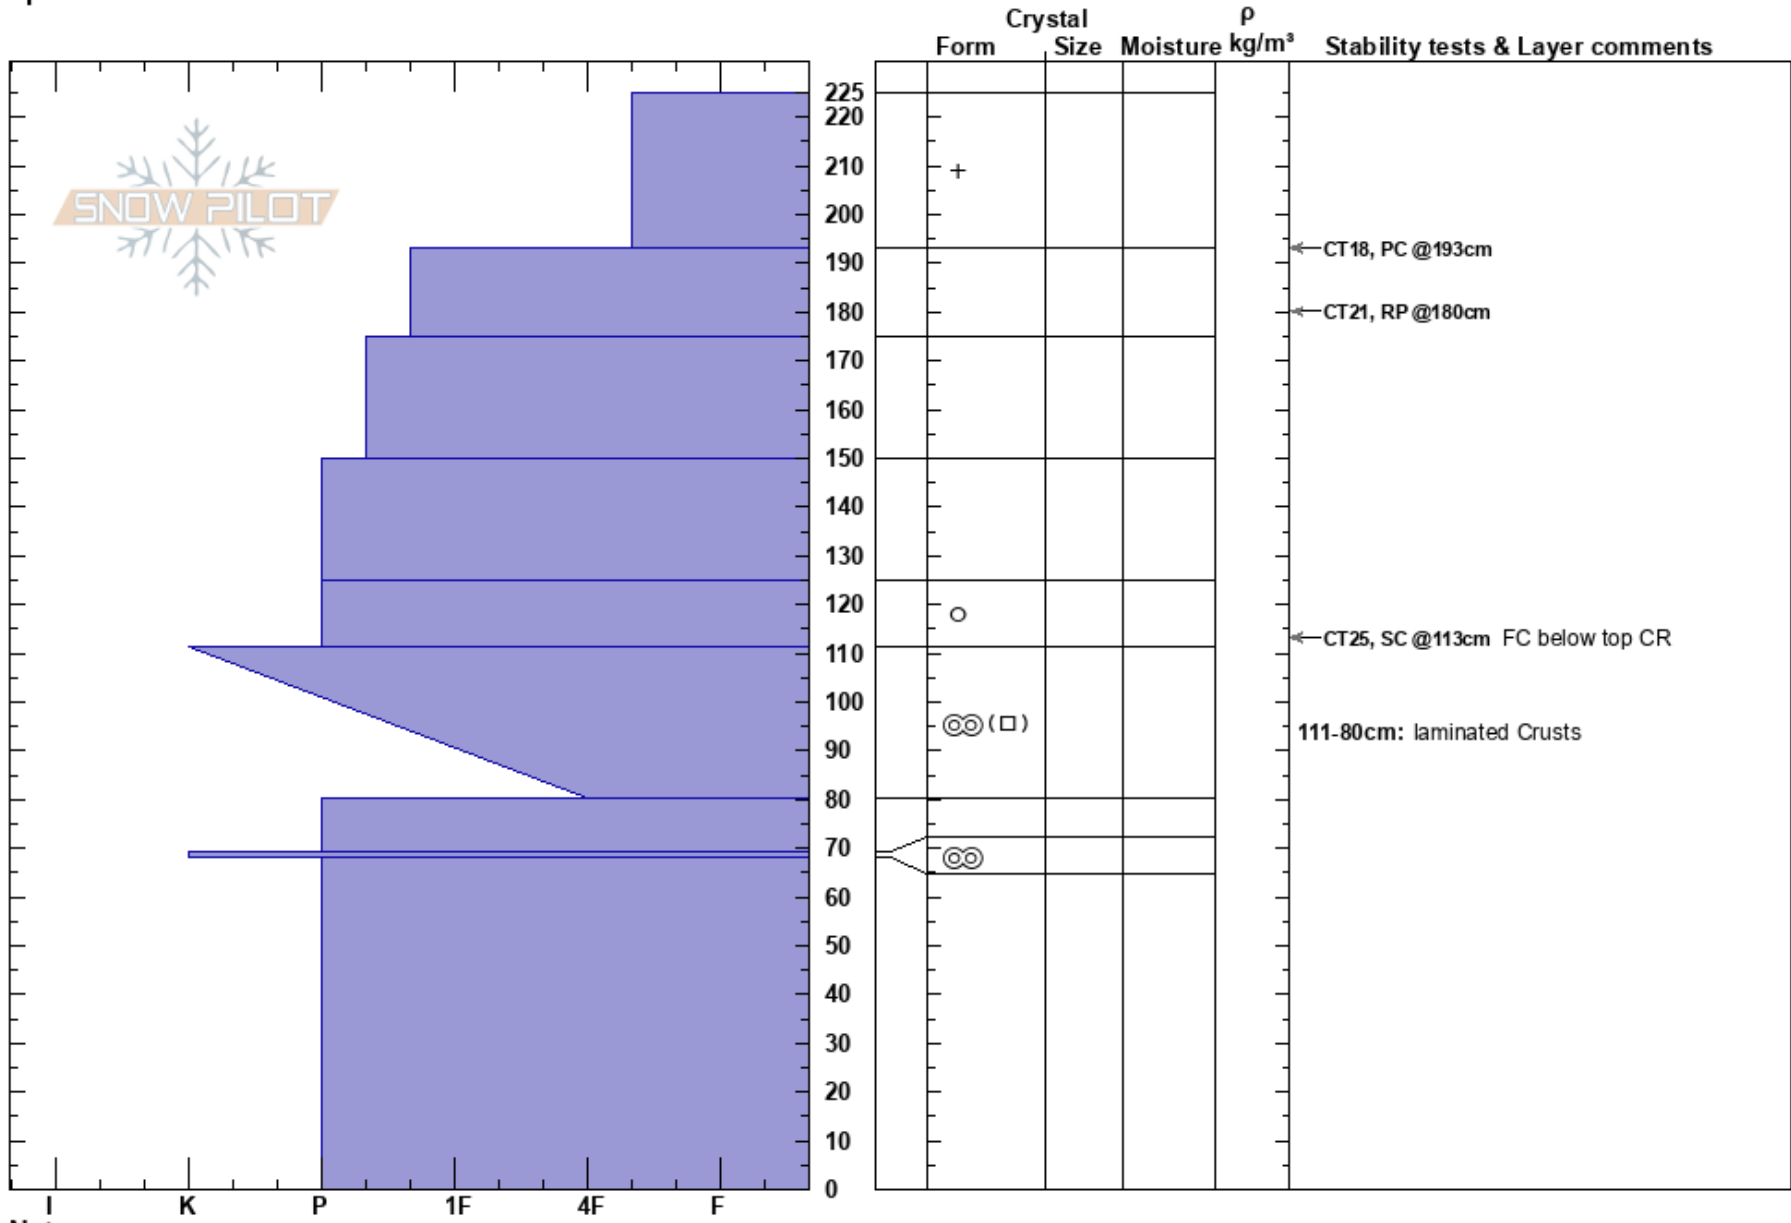

Victorias Secret
 Monashee
 BC
 Elevation: 2050 m
 Aspect: SE
 Specifics:

Craig Ellis
 27/11/2020 - 10:00
 Co-ord:
 Slope Angle: 32°
 Wind Loading:

Stability:
 Air Temperature: -5°C
 Sky Cover: OVC
 Precipitation: NO
 Wind: S Light Breeze
 HS: 225
 PF: 40
 PS: 25
 Layer Notes:
 111-80cm: laminated Crusts
 111-80cm: Problematic layer