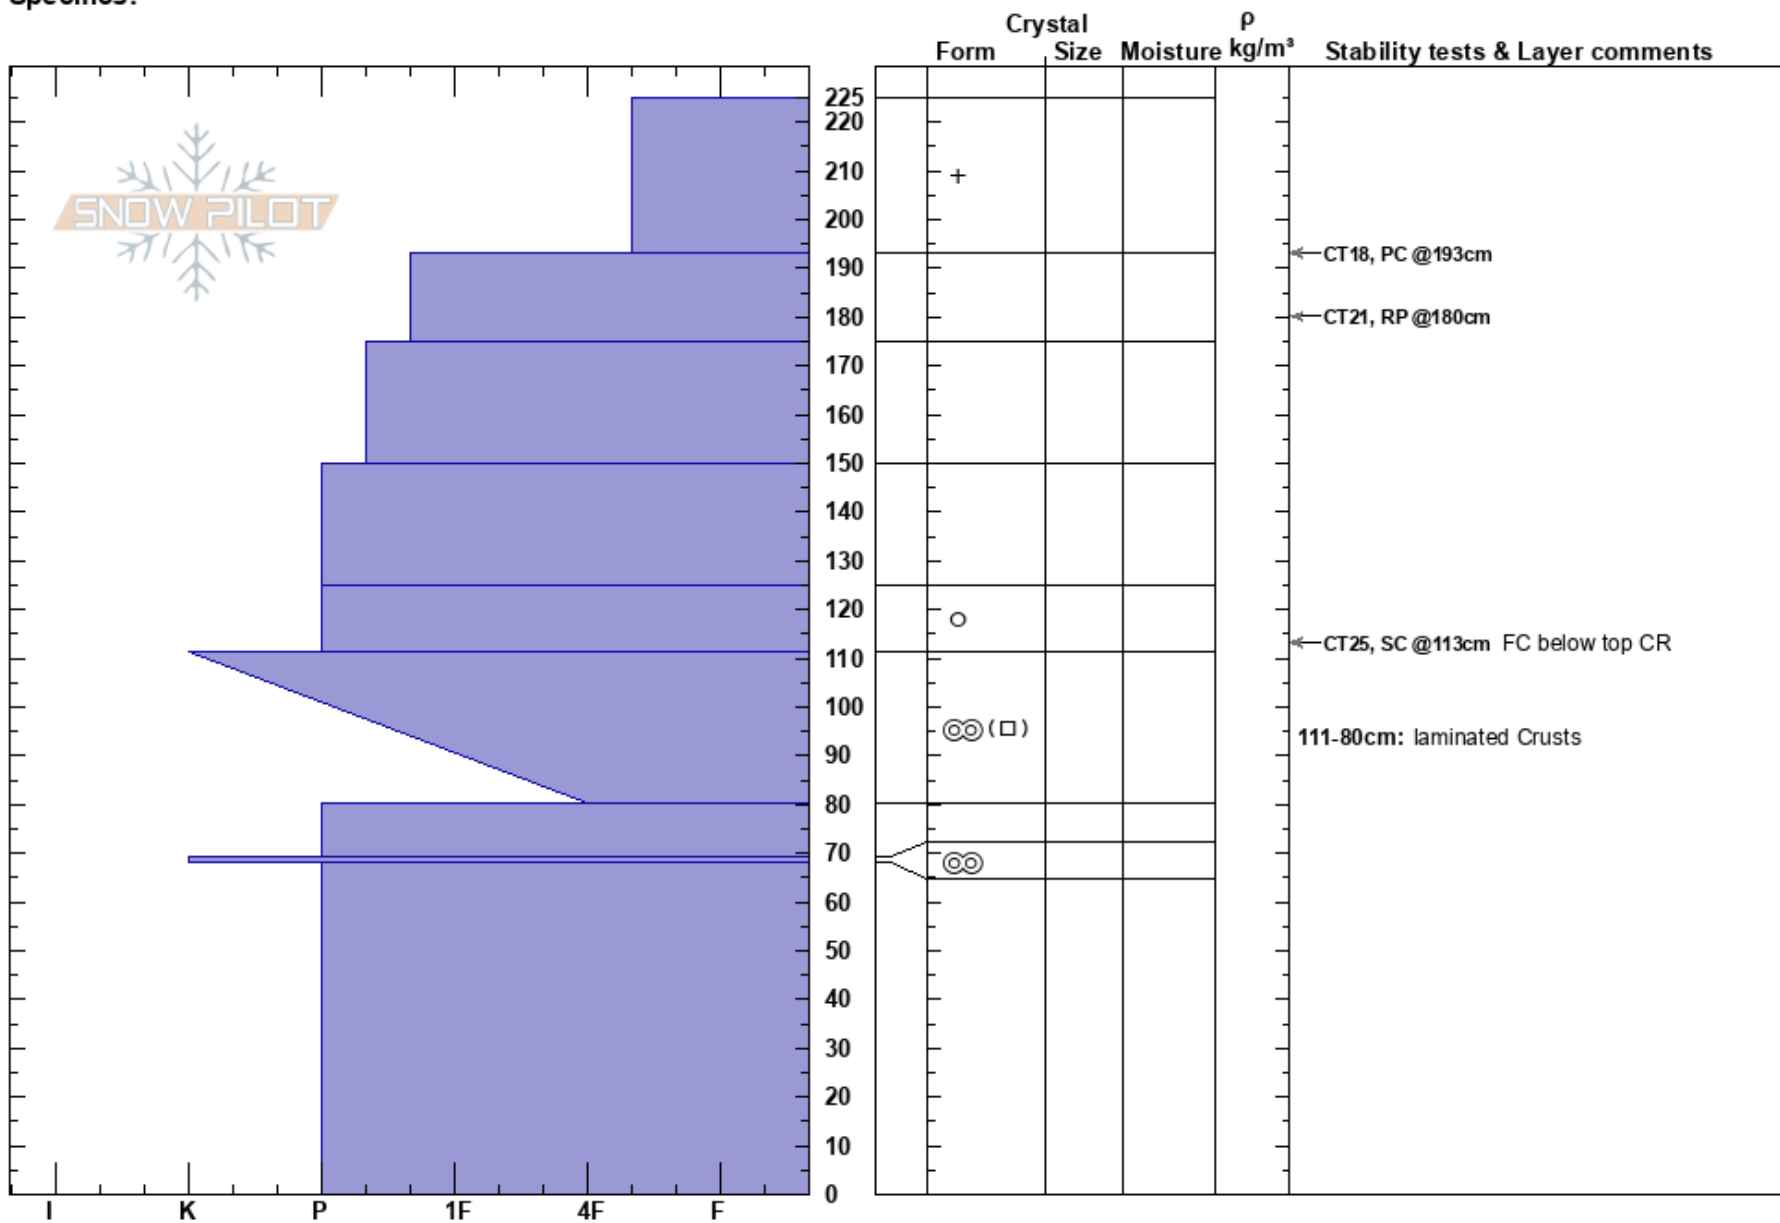

Victorias Secret
 Monashee
 BC
Elevation: 2050 m
Aspect: SE
Specifics:

Craig Ellis
 27/11/2020 - 10:00
Co-ord:
Slope Angle: 32°
Wind Loading:

Stability:
Air Temperature: -5°C
Sky Cover: OVC
Precipitation: NO
Wind: S Light Breeze
HS: 225
PF: 40
PS: 25
Layer Notes:
 111-80cm: laminated Crusts
 111-80cm: Problematic layer