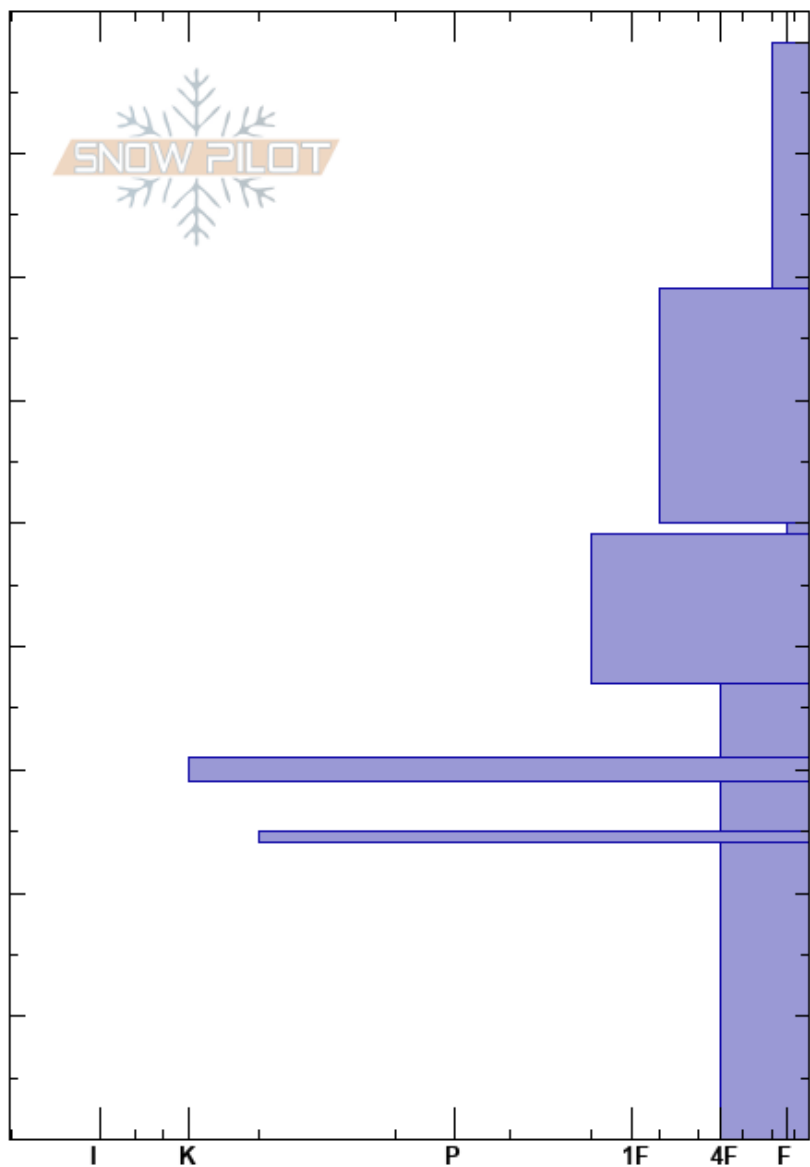

Shot Plot
 Sunshine Village
 AB
 Elevation: 2280 m
 Aspect:
 Specifics:

Zoe Ryan
 27/11/2020 - 11:00
 Co-ord:
 Slope Angle:
 Wind Loading: no

Stability:
 Air Temperature: -3.5°C
 Sky Cover: OVC
 Precipitation: NO
 Wind: SW Light Breeze

HS:89
 50-49cm: Prev. PPsd, decomposing
 31-29cm: Nov 5th

Crystal Form	Crystal Size	Moisture	ρ kg/m ³	Stability tests & Layer comments
Fr	0.5			
/	0.5-1			
/	0.5-1			
/	1-2			CT21, RP @50cm ECTN23 @50cm
☐	0.5-1			50-49cm: Prev. PPsd, decomposing
☐	1-2			
=				31-29cm: Nov 5th
☐	2-3			
⊙⊙				
☐	2-3			