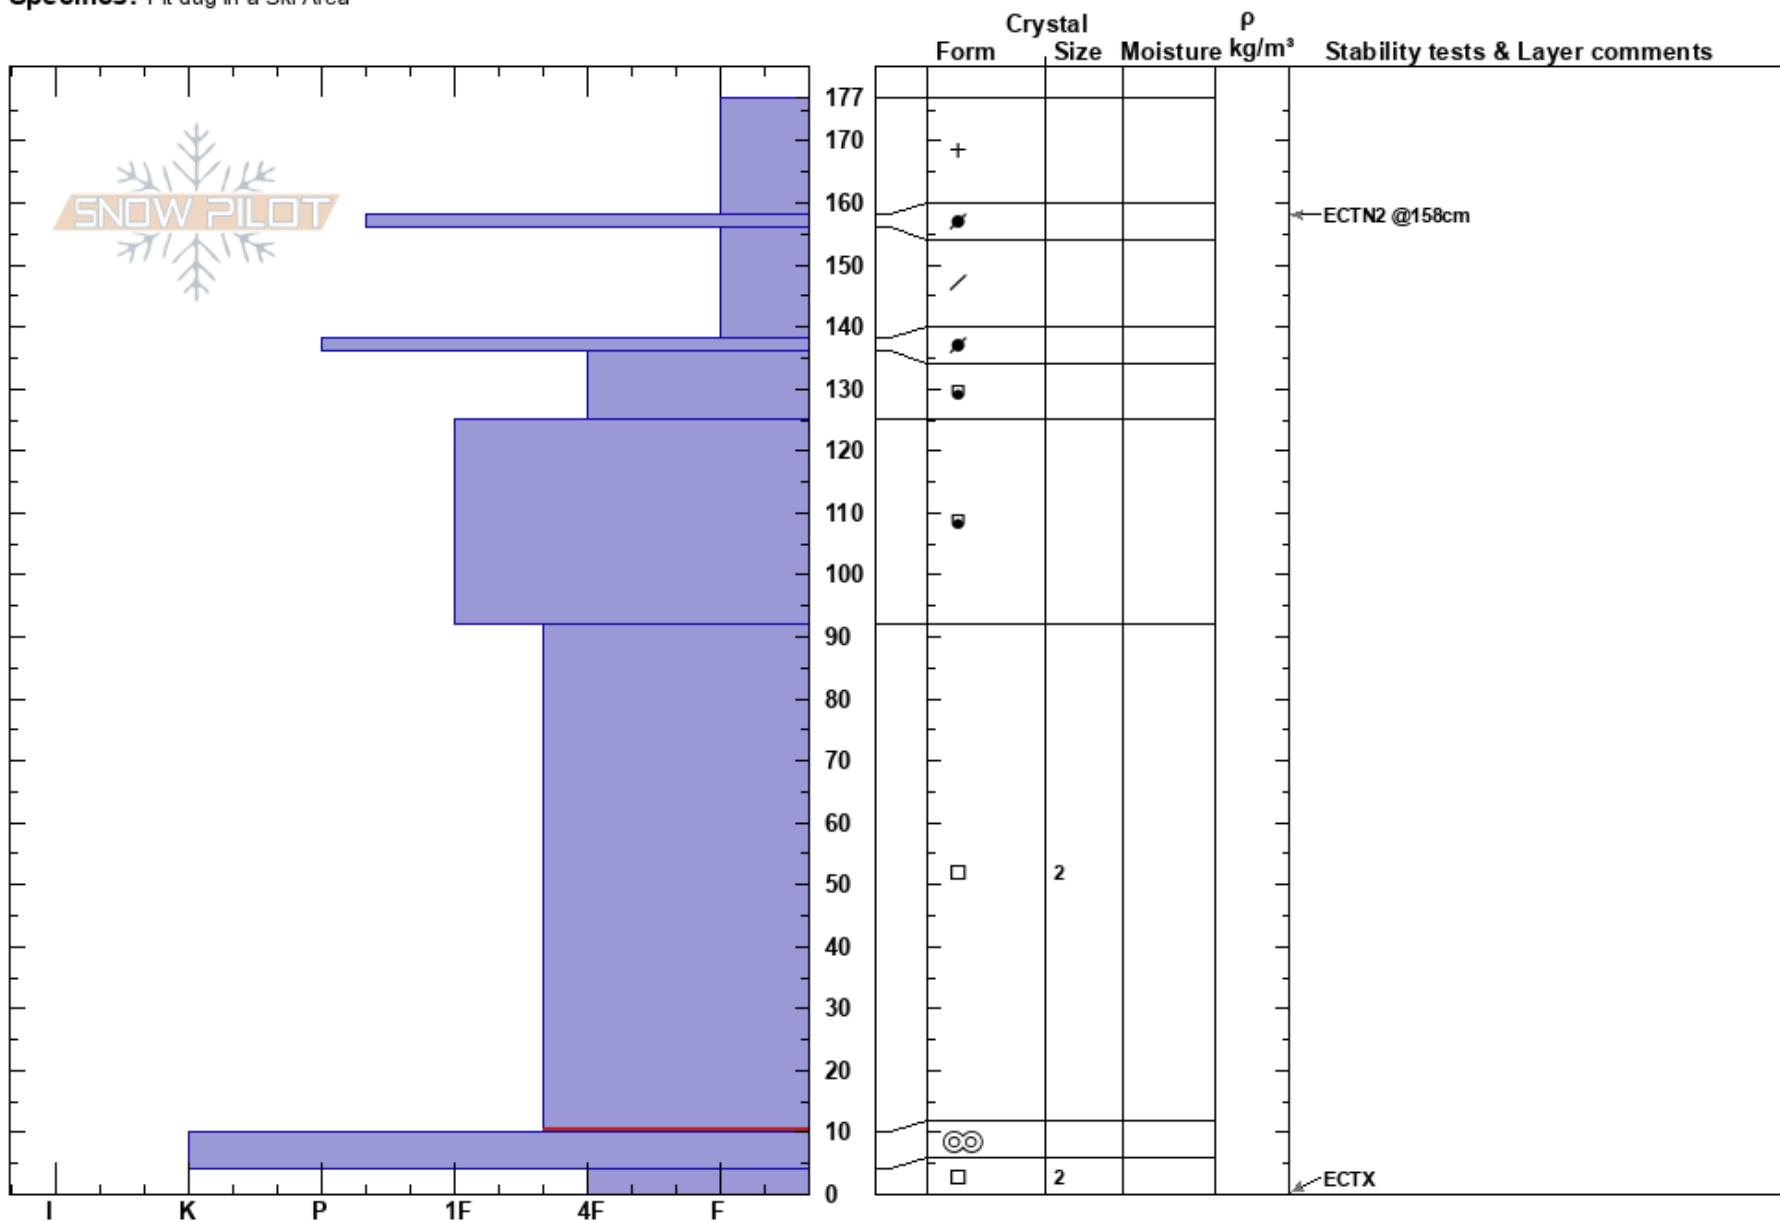

Cold Springs  
 Madison Range-S  
 MT  
 Elevation: 9500 ft  
 Aspect: 20°  
 Specifics: Pit dug in a Ski Area

Ryan Brubaker  
 11/27/2020 - 11:30am  
 Co-ord:  
 Slope Angle: 40°  
 Wind Loading:

Stability: HS: 177  
 Air Temperature:  
 Sky Cover: SCT  
 Precipitation: NO  
 Wind: NW Light Breeze

Layer Notes:  
 92-10cm: Problematic layer

Notes: