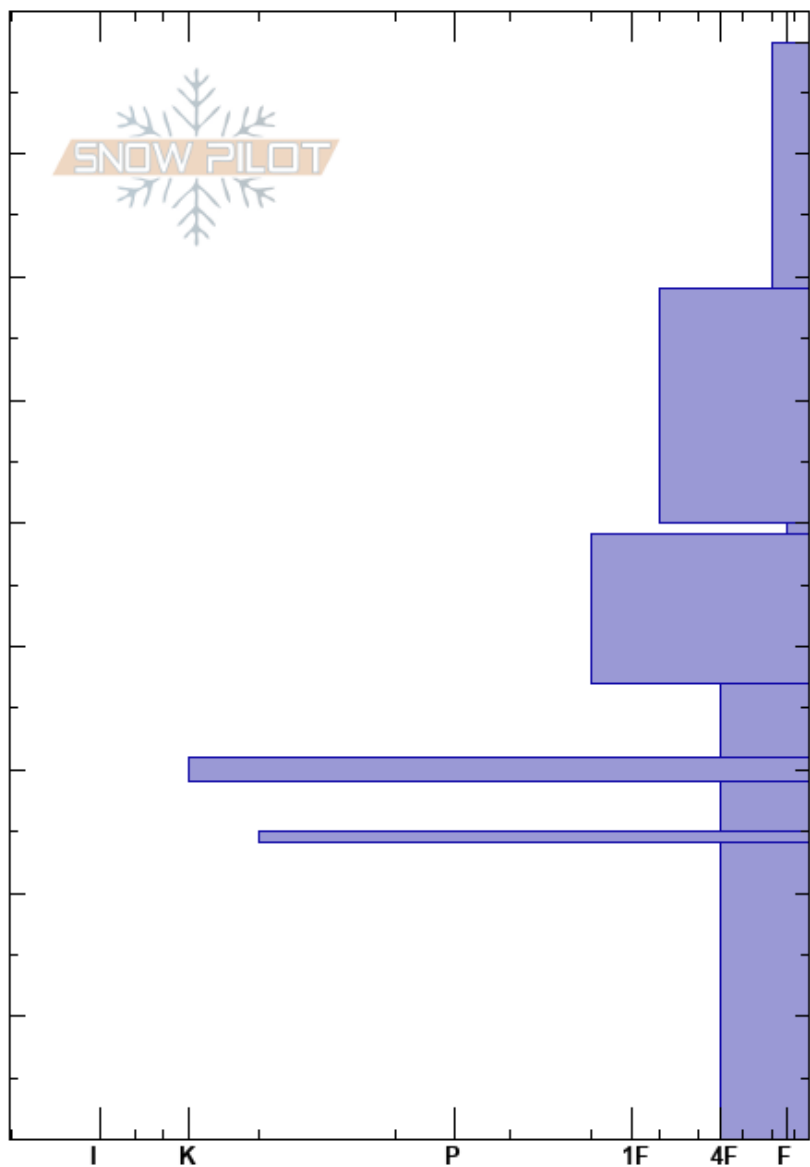

Shot Plot  
 Sunshine Village  
 AB  
 Elevation: 2283 m  
 Aspect:  
 Specifics:

Zoe Ryan  
 27/11/2020 - 11:30  
 Co-ord: 11U 587169W 5660437S  
 Slope Angle:  
 Wind Loading:

Stability:  
 Air Temperature:  
 Sky Cover:  
 Precipitation:  
 Wind:

HS:89  
 50-49cm: Prev. PPsd, decomposing  
 31-29cm: Nov 5th

Height (cm)	Crystal		$\rho$ kg/m <sup>3</sup>	Stability tests & Layer comments
	Form	Size		
89				
80	/	0.5-1		
70				
60	/	0.5-1		
50	/	1-2		← CT21, RP @50cm ← ECTN23 @50cm
40	☐	0.5-1		50-49cm: Prev. PPsd, decomposing
30	=	1-2		31-29cm: Nov 5th
20	☐	2-3		
10	☉☉			
0	☐	2-3		