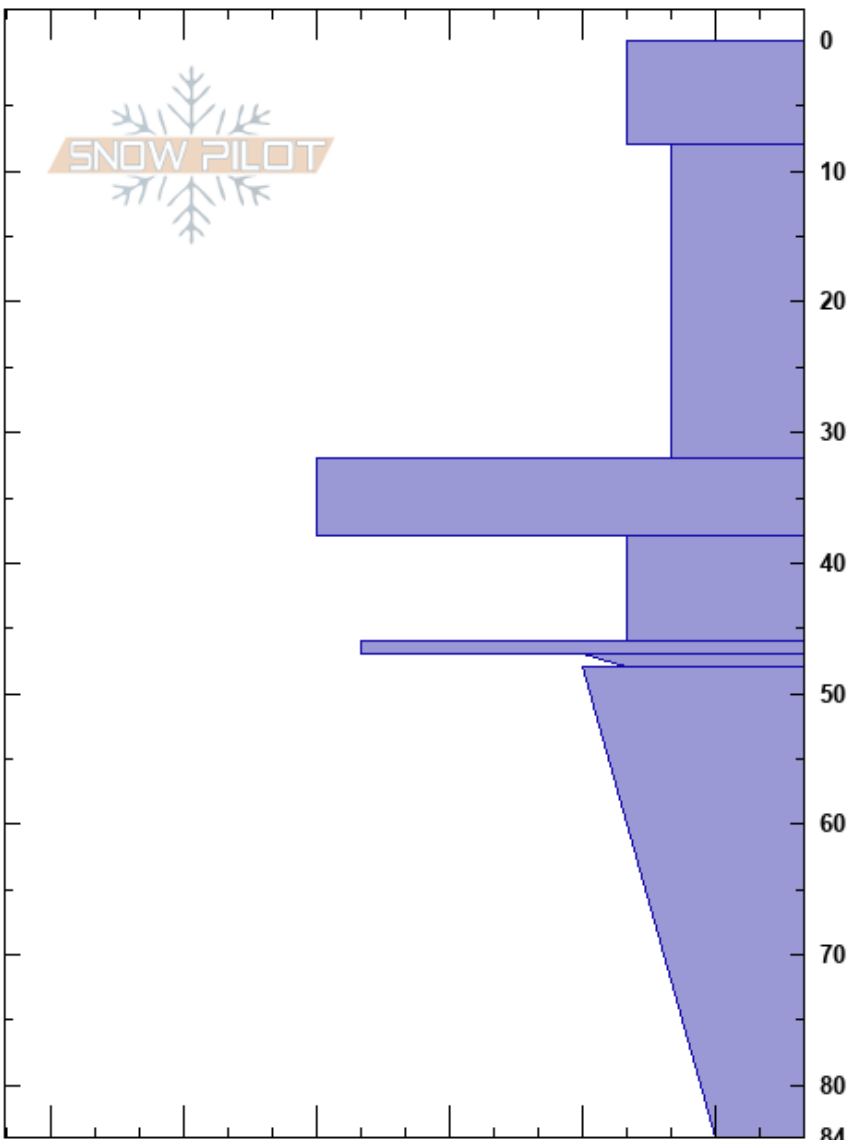

Grey Butte NE
 Mt. Shasta
 CA
 Elevation: 7900 ft
 Aspect: 64°
 Specifics:

Aaron Beverly
 03/22/2017 - 11:45am
 Co-ord: 41.34554N, -122.19557W
 Slope Angle: 28°
 Wind Loading:

Stability: **PS: 13**
 Air Temperature: 1°C
 Sky Cover: BKN
 Precipitation: NO
 Wind: Calm

Layer Notes:
 48-84cm: Knife layer below
 48-84cm: Problematic layer

Depth (cm)	Crystal		Moisture	ρ kg/m ³	Stability tests & Layer comments
	Form	Size			
0 - 5	/	1	M		
5 - 20					
20 - 30	○	1	M		← ECTN18 @21cm ← CT13, Q3 @21cm
30 - 36	⊙⊙				
36 - 40	⊘	1			← ECTN25 @36cm
40 - 48	⊙⊙				
48 - 50	⊘	1-2	M		
50 - 84	⊘	1-2	W		48-84cm: Knife layer below