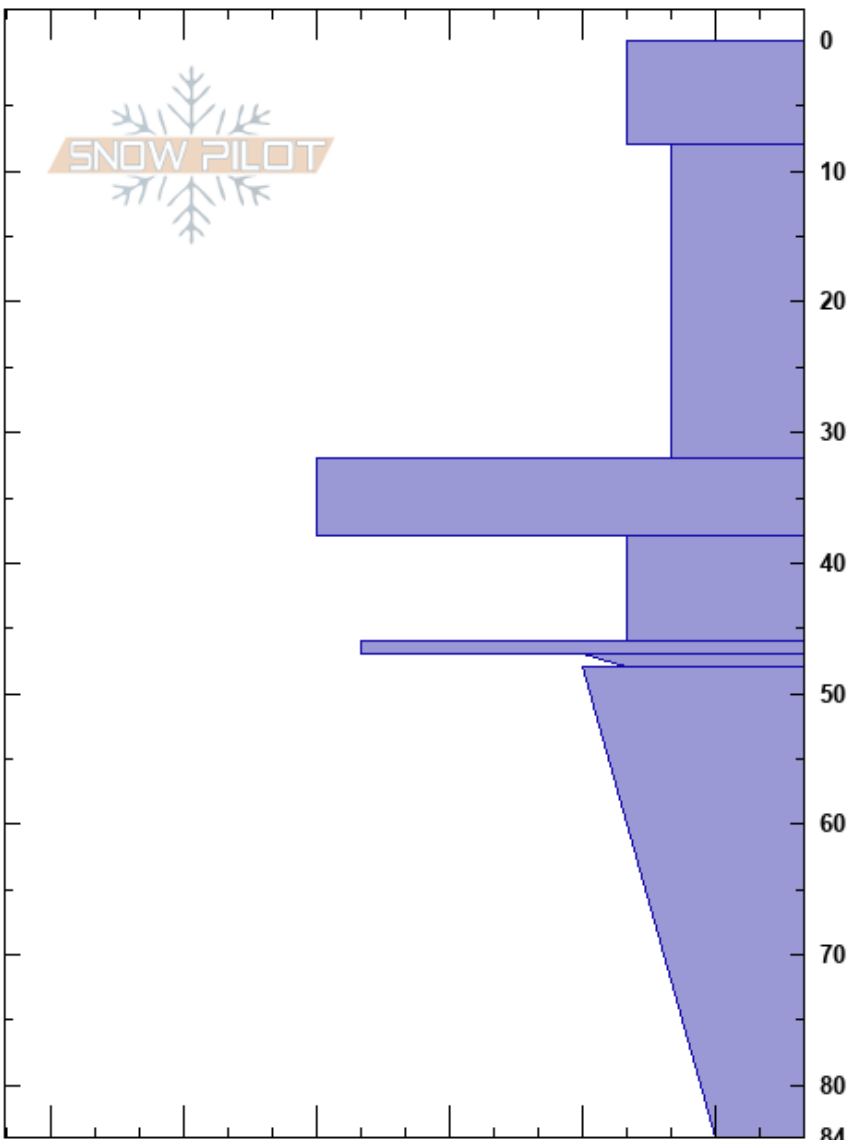

Grey Butte NE
 Mt. Shasta
 CA
 Elevation: 7900 ft
 Aspect: 64°
 Specifics:

Aaron Beverly
 03/22/2017 - 11:45am
 Co-ord: 41.34554N, -122.19557W
 Slope Angle: 28°
 Wind Loading:

Stability: **PS: 13**
 Air Temperature: 1°C
 Sky Cover: BKN
 Precipitation: NO
 Wind: Calm

Layer Notes:
 48-84cm: Knife layer below
 48-84cm: Problematic layer

Depth (cm)	Crystal		Moisture	ρ kg/m ³	Stability tests & Layer comments
	Form	Size			
0 - 5	/	1	M		
5 - 20	○	1	M		← ECTN18 @21cm ← CT13, Q3 @21cm
20 - 30					
30 - 36	⊙				← ECTN25 @36cm
36 - 48	⊘	1			
48 - 50	⊙				
50 - 55	⊘	1-2	M		
55 - 84	⊘	1-2	W		48-84cm: Knife layer below