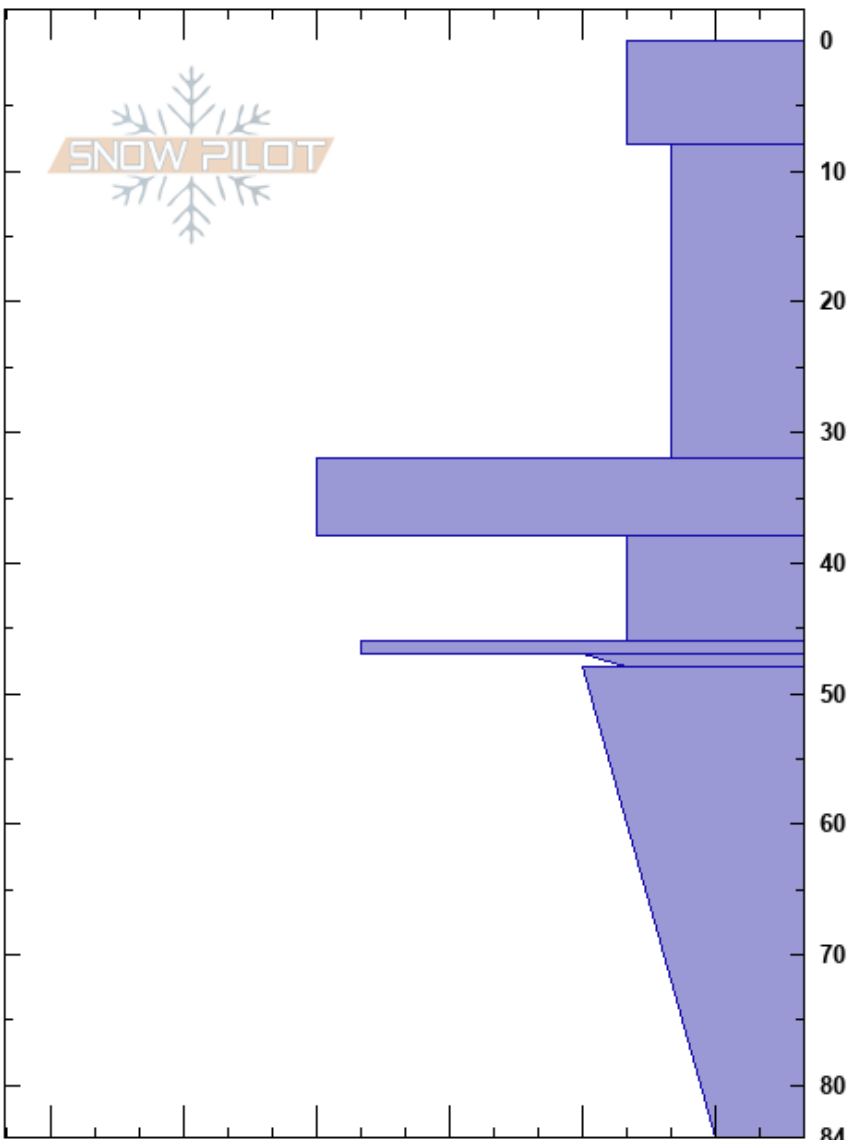

Grey Butte NE
 Mt. Shasta
 CA
 Elevation: 7900 ft
 Aspect: 64°
 Specifics:

Aaron Beverly
 03/22/2017 - 11:45am
 Co-ord: 41.34554N, -122.19557W
 Slope Angle: 28°
 Wind Loading:

Stability: **PS: 13**
 Air Temperature: 1°C
 Sky Cover: BKN
 Precipitation: NO
 Wind: Calm

Layer Notes:
 48-84cm: Knife layer below
 48-84cm: Problematic layer

Depth (cm)	Crystal		Moisture	ρ kg/m ³	Stability tests & Layer comments
	Form	Size			
0-10	/	1	M		
10-30	○	1	M		← ECTN18 @21cm ← CT13, Q3 @21cm
30-40	⊙				← ECTN25 @36cm
40-48	⊘	1			
48-50	⊙				
50-55	⊘	1-2	M		
55-84	⊘	1-2	W		48-84cm: Knife layer below