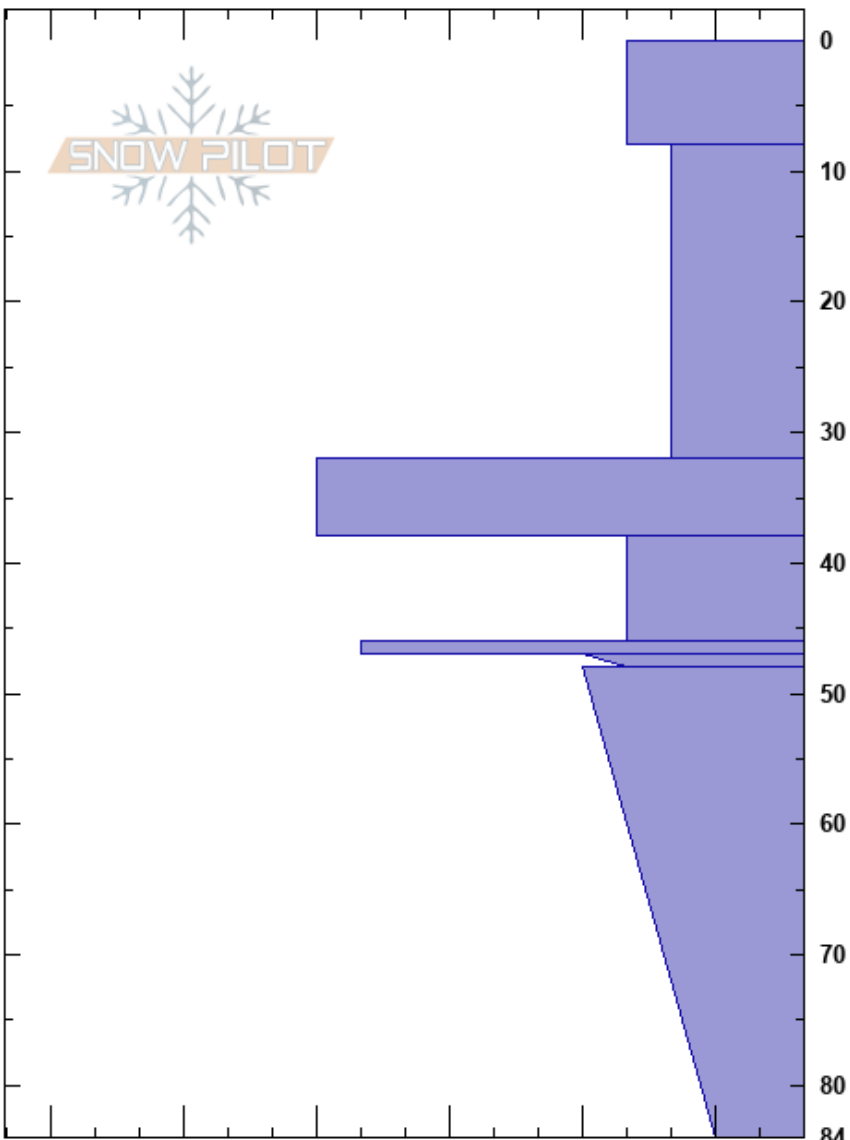

Grey Butte NE
 Mt. Shasta
 CA
 Elevation: 7900 ft
 Aspect: 64°
 Specifics:

Aaron Beverly
 03/22/2017 - 11:45am
 Co-ord: 41.34554N, -122.19557W
 Slope Angle: 28°
 Wind Loading:

Stability: **PS: 13**
 Air Temperature: 1°C
 Sky Cover: BKN
 Precipitation: NO
 Wind: Calm

Layer Notes:
 48-84cm: Knife layer below
 48-84cm: Problematic layer

Depth (cm)	Crystal		Moisture	ρ kg/m ³	Stability tests & Layer comments
	Form	Size			
0 - 5	/	1	M		
5 - 20					
20 - 30	○	1	M		← ECTN18 @21cm ← CT13, Q3 @21cm
30 - 36	⊙⊙				← ECTN25 @36cm
36 - 48	⊘	1			
48 - 50	⊙⊙				
50 - 55	⊘	1-2	M		
55 - 84	⊘	1-2	W		48-84cm: Knife layer below