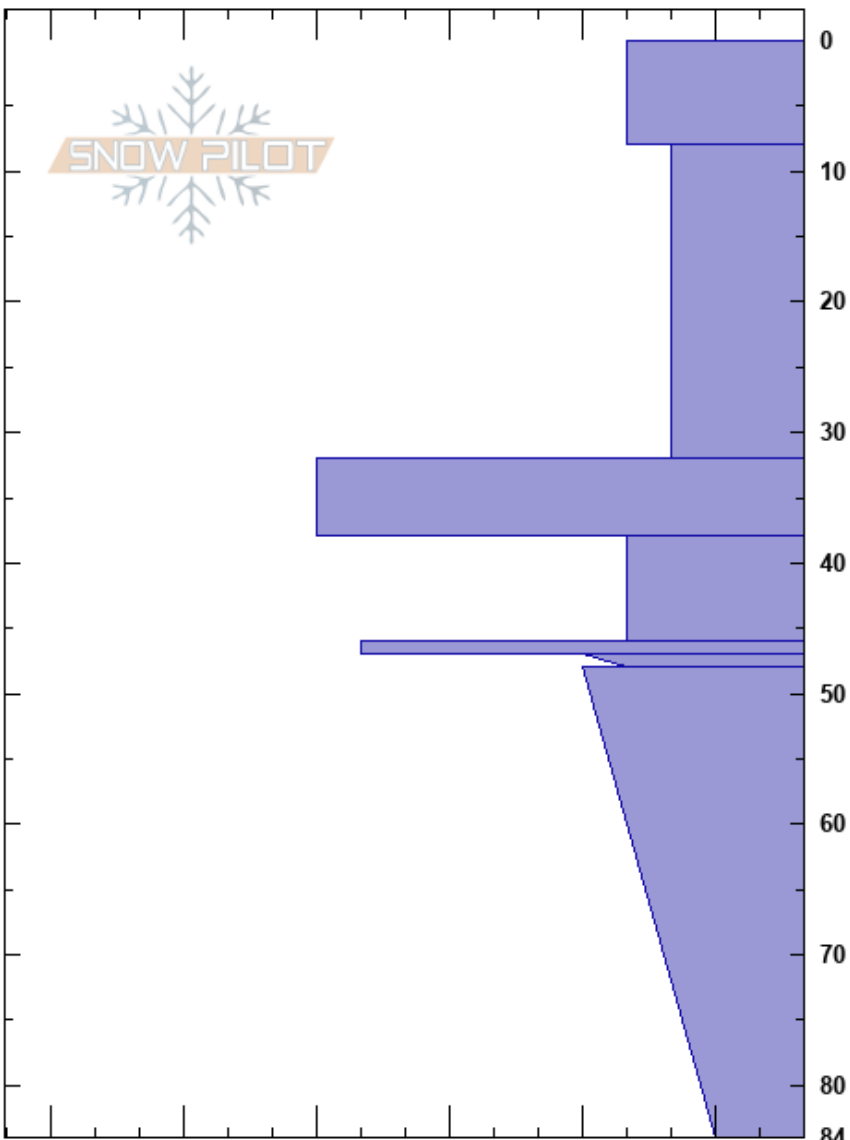

Grey Butte NE  
 Mt. Shasta  
 CA  
 Elevation: 7900 ft  
 Aspect: 64°  
 Specifics:

Aaron Beverly  
 03/22/2017 - 11:45am  
 Co-ord: 41.34554N, -122.19557W  
 Slope Angle: 28°  
 Wind Loading:

Stability: **PS: 13**  
 Air Temperature: 1°C  
 Sky Cover: BKN  
 Precipitation: NO  
 Wind: Calm

Layer Notes:  
 48-84cm: Knife layer below  
 48-84cm: Problematic layer

Crystal Form	Crystal Size	Moisture	$\rho$ kg/m <sup>3</sup>	Stability tests & Layer comments
/	1	M		
○	1	M		← ECTN18 @21cm ← CT13, Q3 @21cm
⊙⊙				← ECTN25 @36cm
⊘	1			
⊙⊙				
⊘	1-2	M		
⊘	1-2	W		48-84cm: Knife layer below