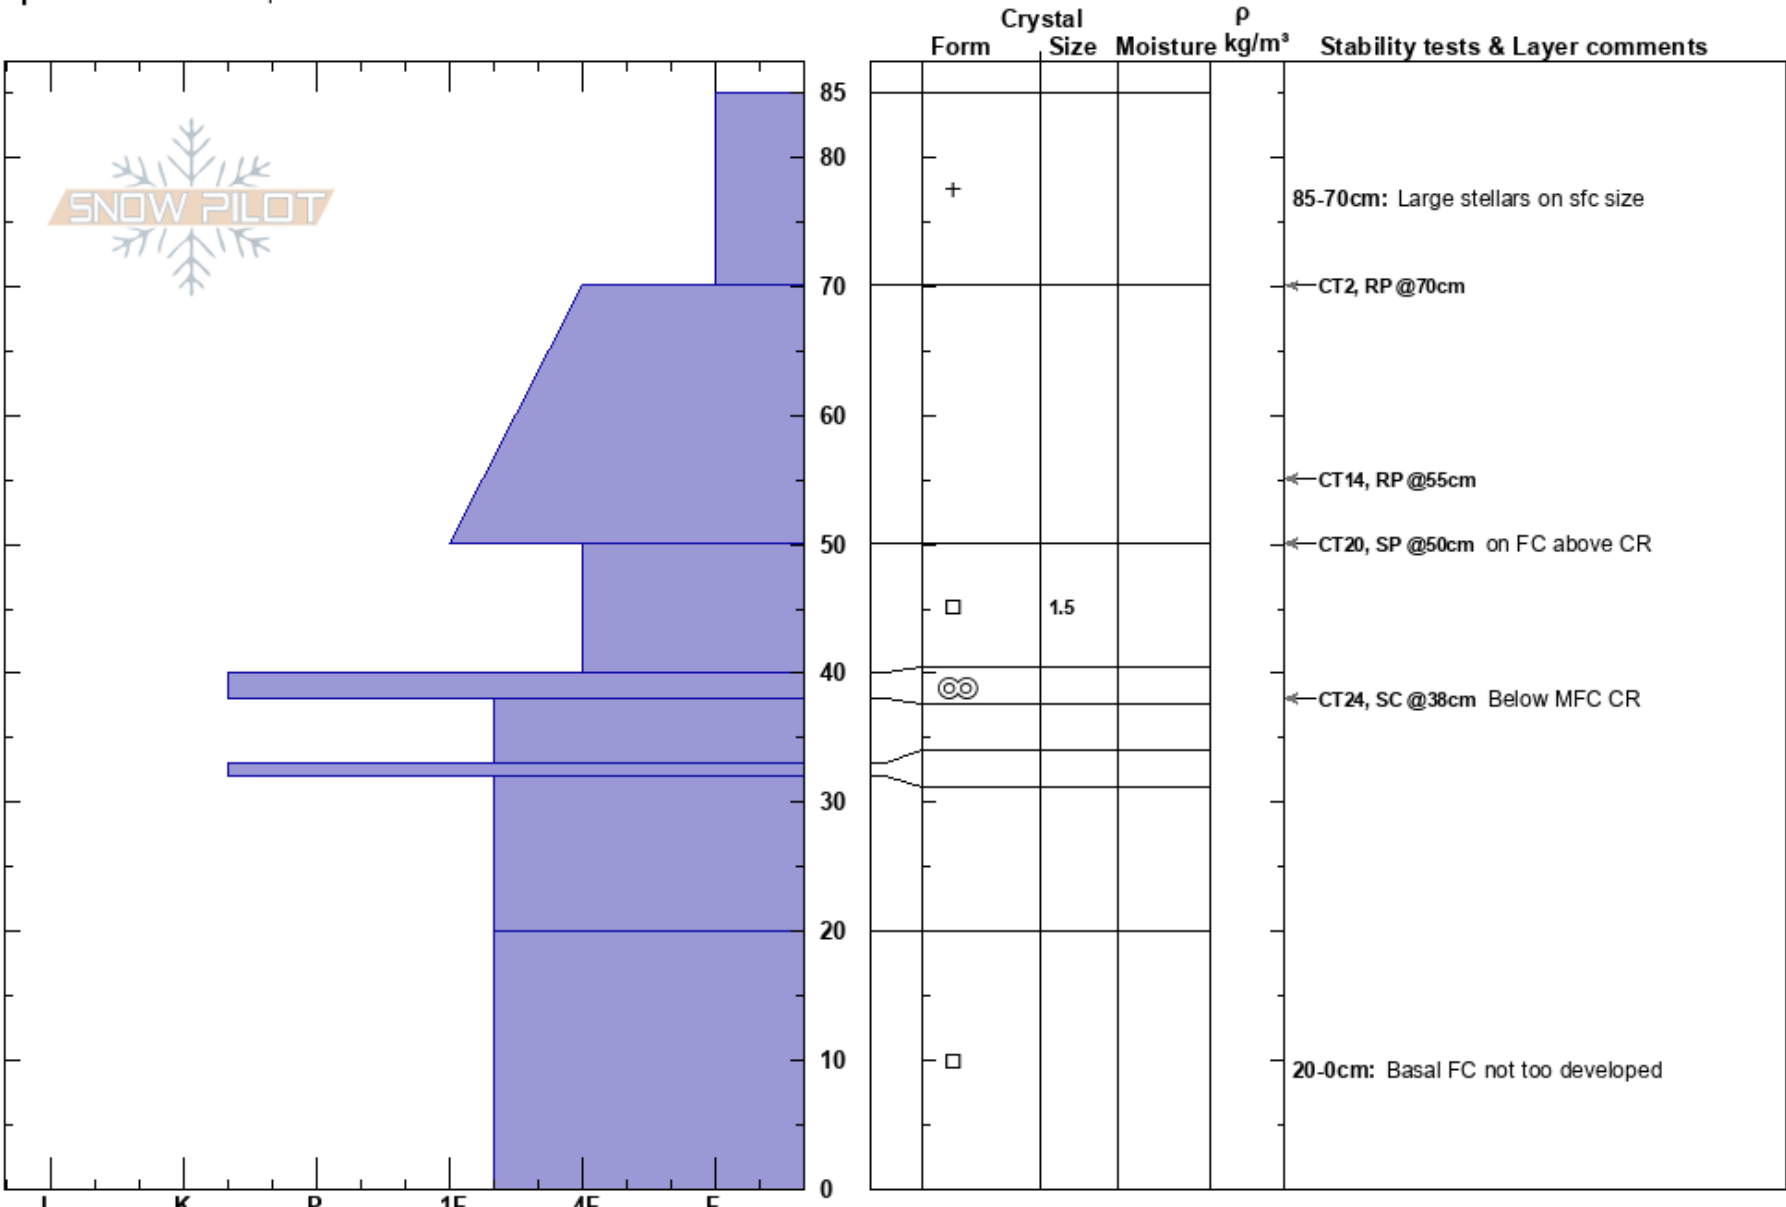

Pipestone Bowl BTL Banff Visitor Safety
 Banff, Yoho and Kootenay 26/11/2020 - 12:00
 AB
Elevation: 2260 m
Aspect: N
Specifics: We skied slope

Co-ord:
Slope Angle: 10°
Wind Loading:

Stability:
Air Temperature: -8°C
Sky Cover: BKN
Precipitation: NO
Wind: Light Breeze

HS: 85
Layer Notes:
 85-70cm: Large stellars on sfc size
 20-0cm: Basal FC not too developed

Notes: Snowpack supportive to skis but weak to pole probing, but overall pretty good for this area in November