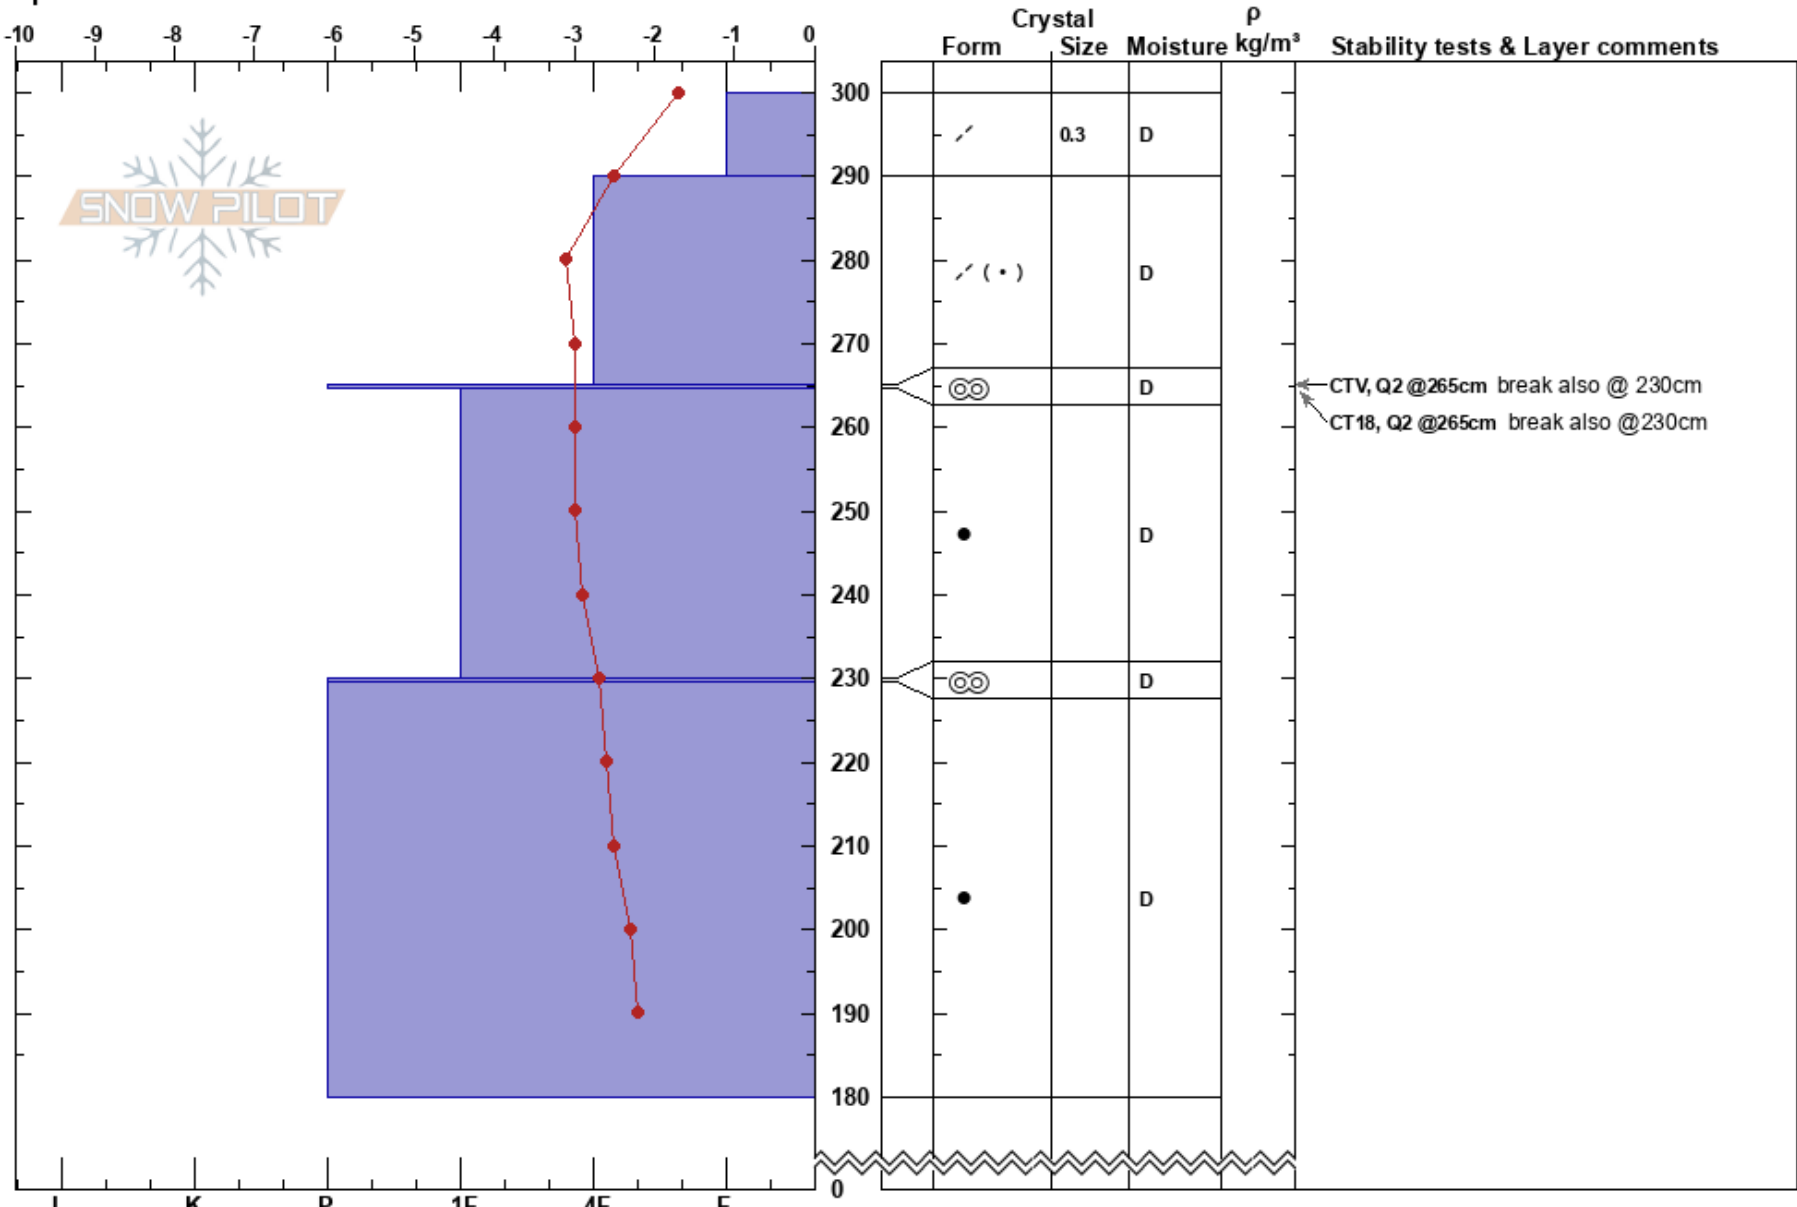

Nordfjellet 400
 Ringvassøya
 Norway
 Elevation: 380 m
 Aspect: 140°
 Specifics:

Harvey Goodwin
 23/03/2017 - 10:20
 Co-ord: 69.82482N, 19.28430E
 Slope Angle:
 Wind Loading: yes

Stability: **HS:300**
 Air Temperature: -1.1°C **PS: 15** 265-264.5cm: Problematic layer
 Sky Cover: OVC
 Precipitation: S2
 Wind: NW Strong

Notes: so much wind and spindrift that it was difficult to do a good pit... Pit not dug to the ground due to bad weather conditions