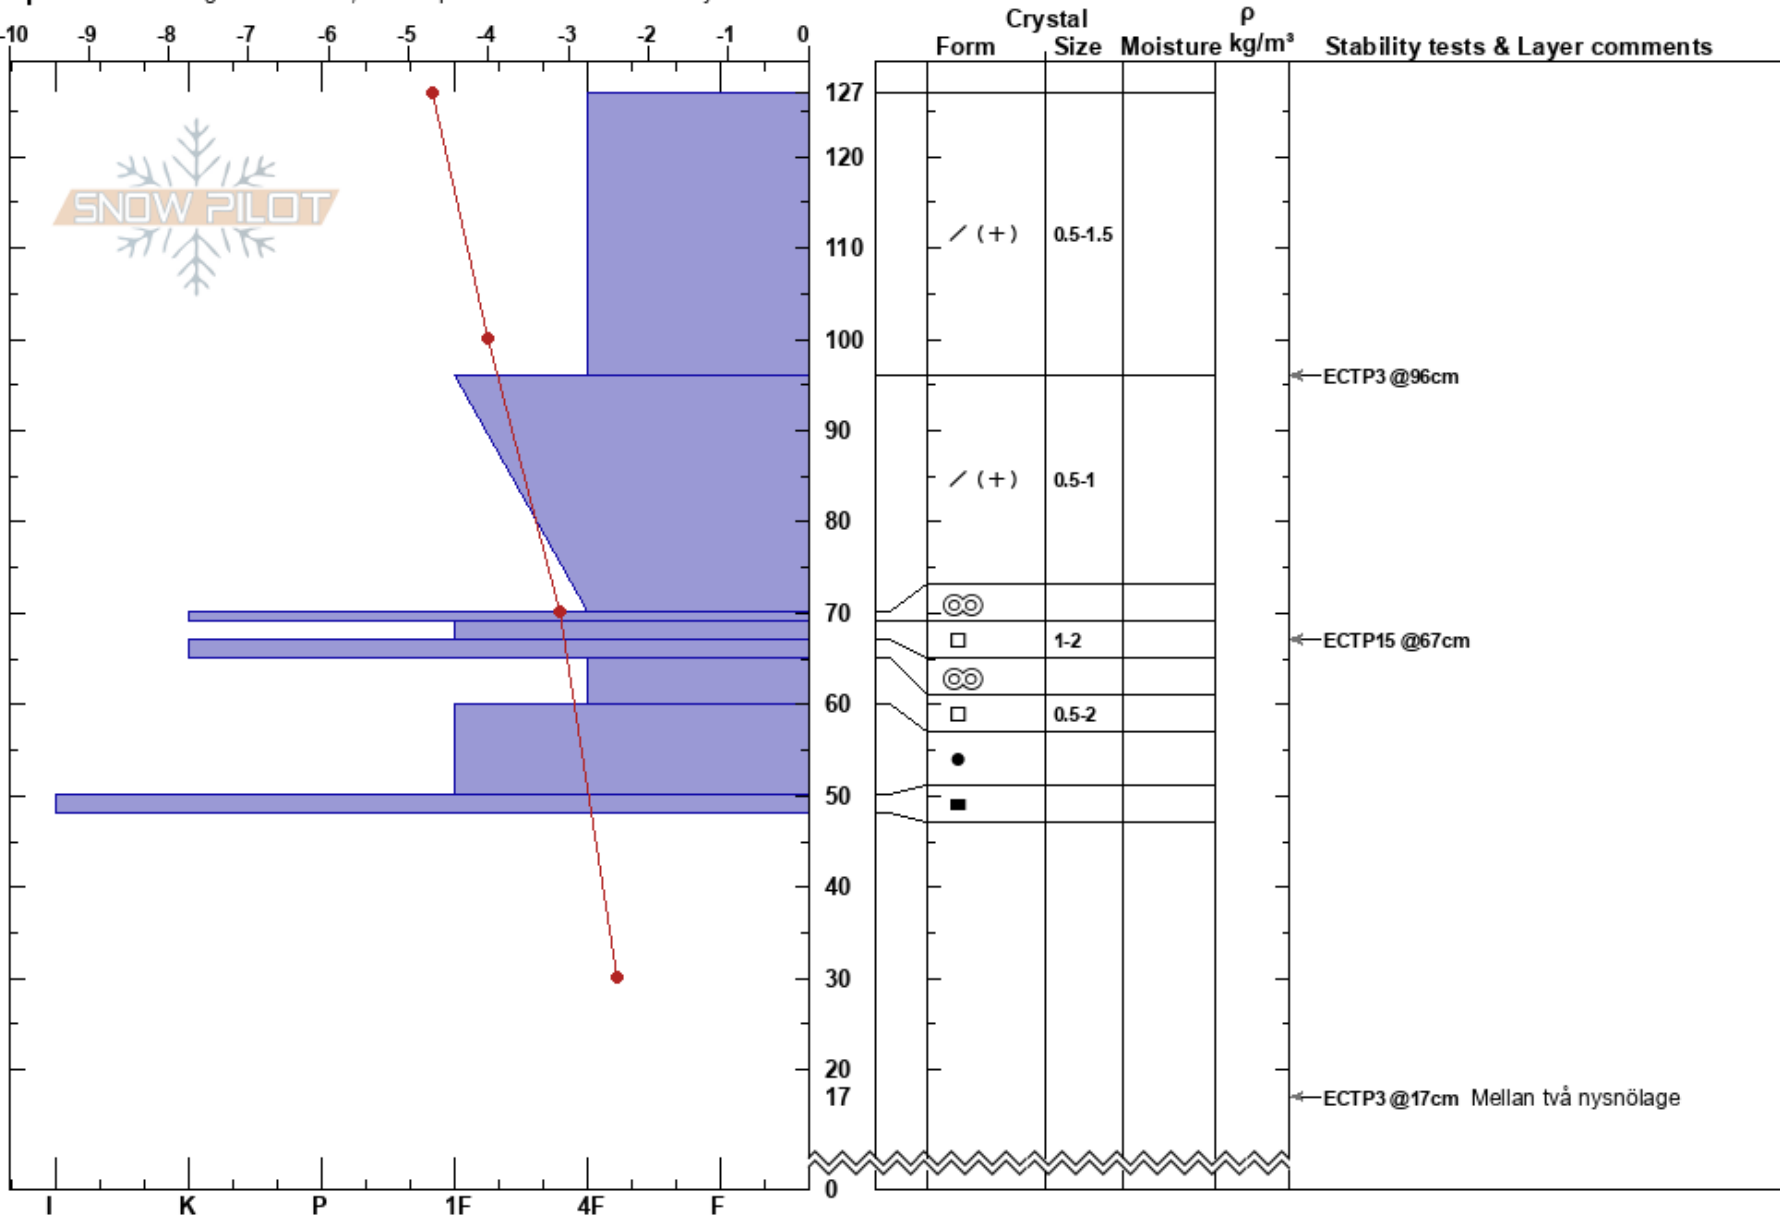

Skreaberget
 Hemavan
 Sweden
Elevation: 800 m
Aspect: SE

Sam Hedman
 23/03/2017 - 11:00
Co-ord:
Slope Angle: 20°
Wind Loading:

Stability: Fair **HS:** 127 **Layer Notes:**
Air Temperature: -5°C **PF:** 35
Sky Cover: SCT
Precipitation: S-1
Wind: W Moderate

Specifics: Pit dug in a Ski Area; Pit is representative of backcountry

Notes: