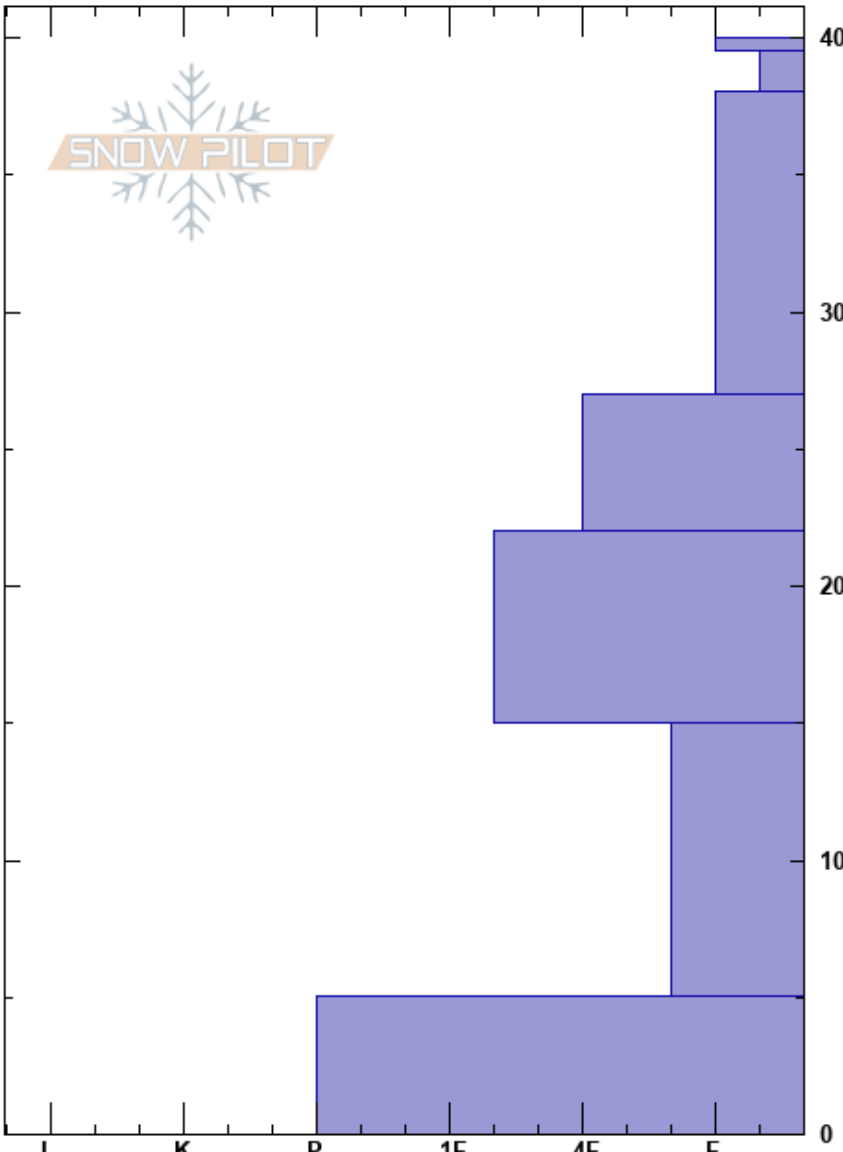

Lionhead Ridge
 Lionhead Range
 MT
Elevation: 8662 ft
Aspect: 50°
Specifics: Ski tracks on slope; We skied slope

Alex Marienthal
 11/24/2020 - 11:45am
Co-ord: 44.70741N, -111.30584W
Slope Angle: 24°
Wind Loading: previous

Stability: Good **HS:** 40
Air Temperature: -7.5°C **PF:** 35
Sky Cover: OVC **PS:** 20
Precipitation: S-1
Wind: SW Light Breeze

Layer Notes:

Crystal Form	Crystal Size	Moisture	ρ kg/m ³	Stability tests & Layer comments
*				
V	10-20			
□	0.5-1			
⊖	0.5			
⊖	0.5			
□	1-2			← ECTN17 @15cm
⊖				