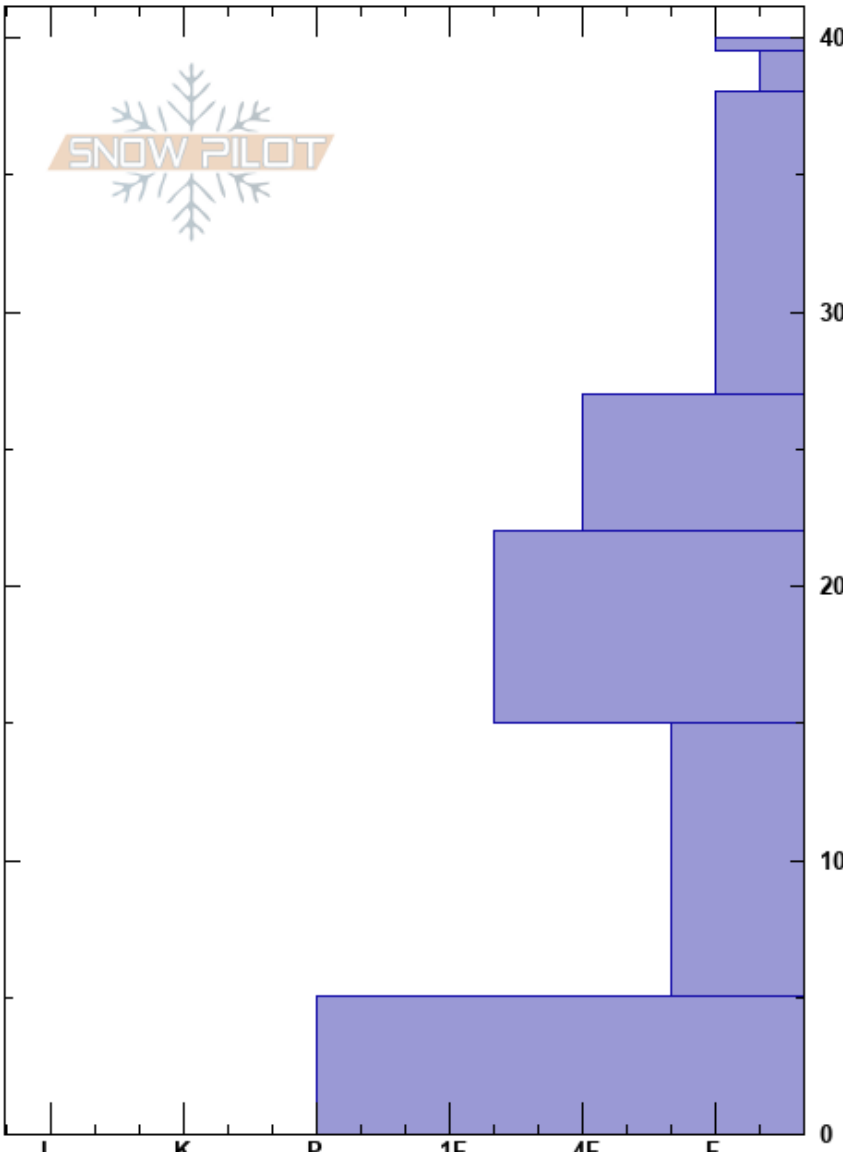

Lionhead Ridge
 Lionhead Range
 MT
Elevation: 8662 ft
Aspect: 50°
Specifics: Ski tracks on slope; We skied slope

Alex Marienthal
 11/24/2020 - 11:45am
Co-ord: 44.70741N, -111.30584W
Slope Angle: 24°
Wind Loading: previous

Stability: Good **HS:** 40
Air Temperature: -7.5°C **PF:** 35
Sky Cover: OVC **PS:** 20
Precipitation: S-1
Wind: SW Light Breeze

Layer Notes:

Crystal Form	Crystal Size	Moisture	ρ kg/m ³	Stability tests & Layer comments
*				
V	10-20			
□	0.5-1			
☉	0.5			
☉	0.5			
□	1-2			← ECTN17 @15cm
☉☉				