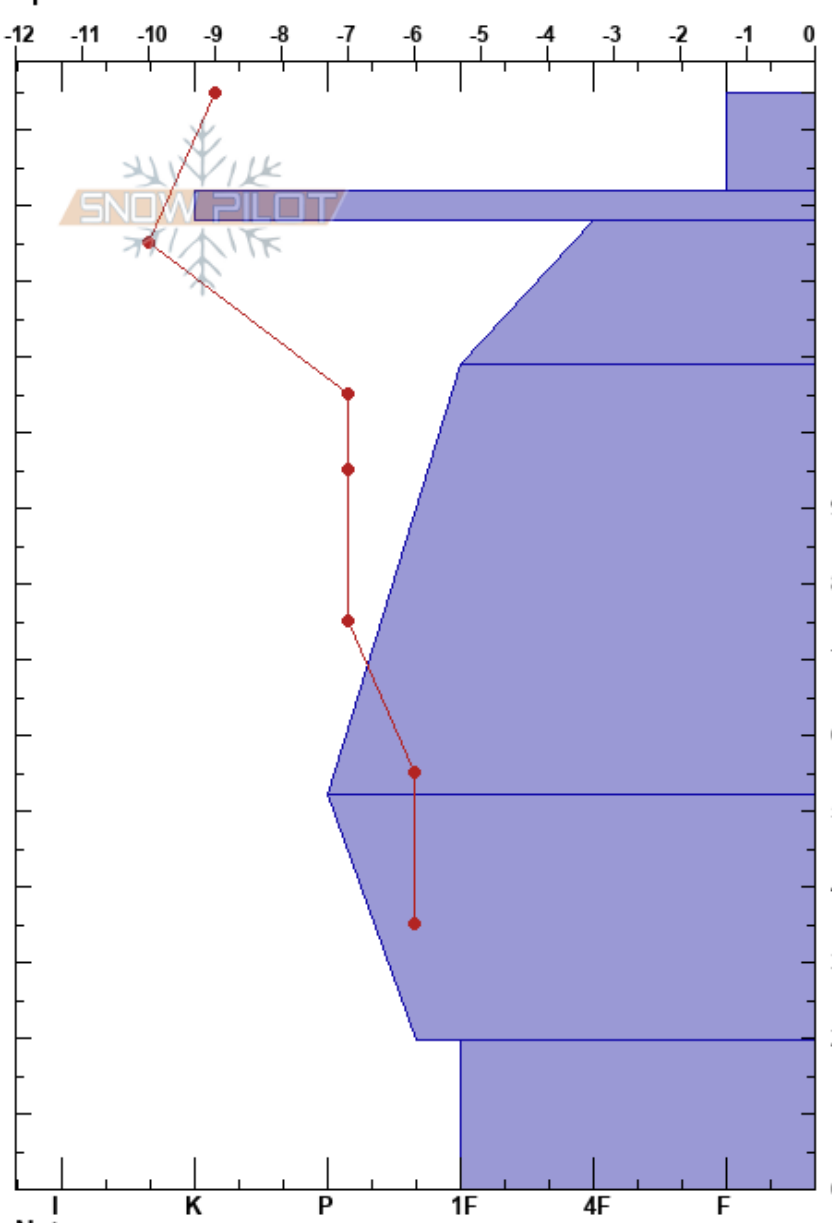

Stumpy's  
 Chugach Range  
 AK  
 Elevation: 4800 ft  
 Aspect: NE  
 Specifics:

Max Wittenberg  
 03/22/2017 - 11:00am  
 Co-ord: 61.00311N, -145.69270E  
 Slope Angle: 25°  
 Wind Loading: previous

Stability:  
 Air Temperature: -8°C  
 Sky Cover: BKN  
 Precipitation: NO  
 Wind: E Calm

HS: 145  
 PF: 25  
 Layer Notes:

Form	Crystal		$\rho$ kg/m <sup>3</sup>	Stability tests & Layer comments
	Size	Moisture		
+	1.5	D		
•				
□ (B)	1			
B (•)	0.5-0.3			
B	0.3			
^	1			

Notes: