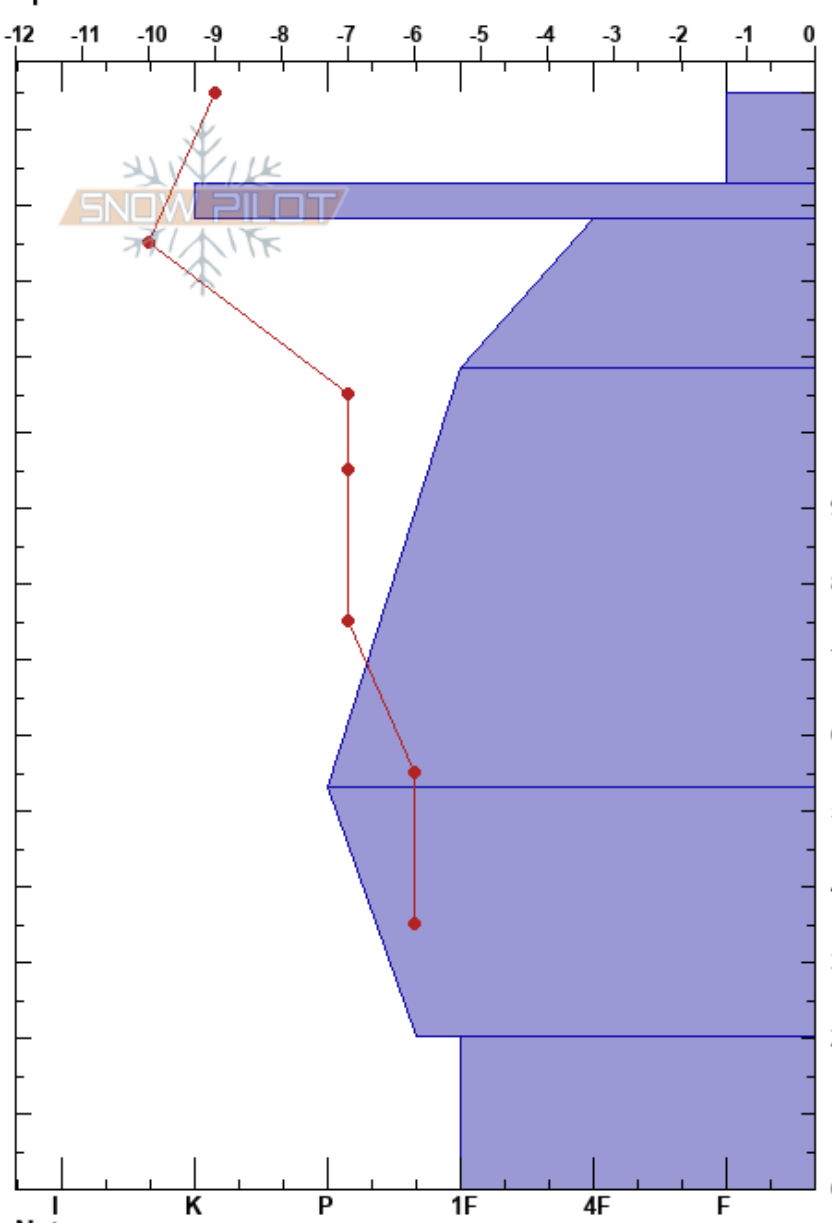

Stumpy's  
 Chugach Range  
 AK  
 Elevation: 4800 ft  
 Aspect: NE  
 Specifics:

Max Wittenberg  
 03/22/2017 - 11:00am  
 Co-ord: 61.00311N, -145.69270E  
 Slope Angle: 25°  
 Wind Loading: previous

Stability:  
 Air Temperature: -8°C  
 Sky Cover: BKN  
 Precipitation: NO  
 Wind: E Calm

HS: 145  
 PF: 25  
 Layer Notes:

Form	Crystal		$\rho$ kg/m <sup>3</sup>	Stability tests & Layer comments
	Size	Moisture		
+	1.5	D		
✱	0.3	D		
□ (B)	0.5-1			
⊖ (•)				
• (B)				
^	2			

Notes: