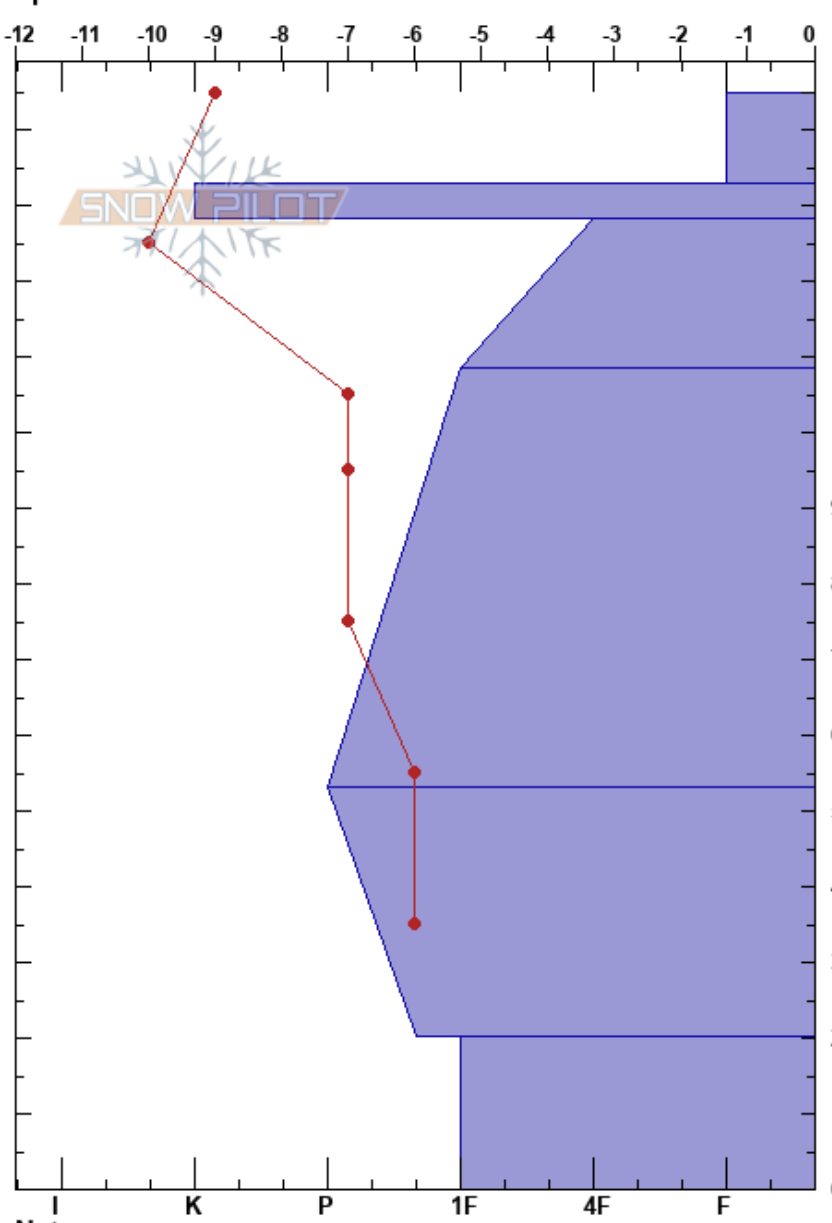

Stumpy's
 Chugach Range
 AK
 Elevation: 4800 ft
 Aspect: NE
 Specifics:

Max Wittenberg
 03/22/2017 - 11:00am
 Co-ord: 61.00311N, -145.69270E
 Slope Angle: 25°
 Wind Loading: previous

Stability:
 Air Temperature: -8°C
 Sky Cover: BKN
 Precipitation: NO
 Wind: E Calm

HS: 145
 PF: 25
 Layer Notes:

Form	Crystal		ρ kg/m ³	Stability tests & Layer comments
	Size	Moisture		
+	1.5	D		
✱	0.3	D		
□ (B)	0.5-1			
⊖ (•)				
● (B)				
^	2			

Notes: