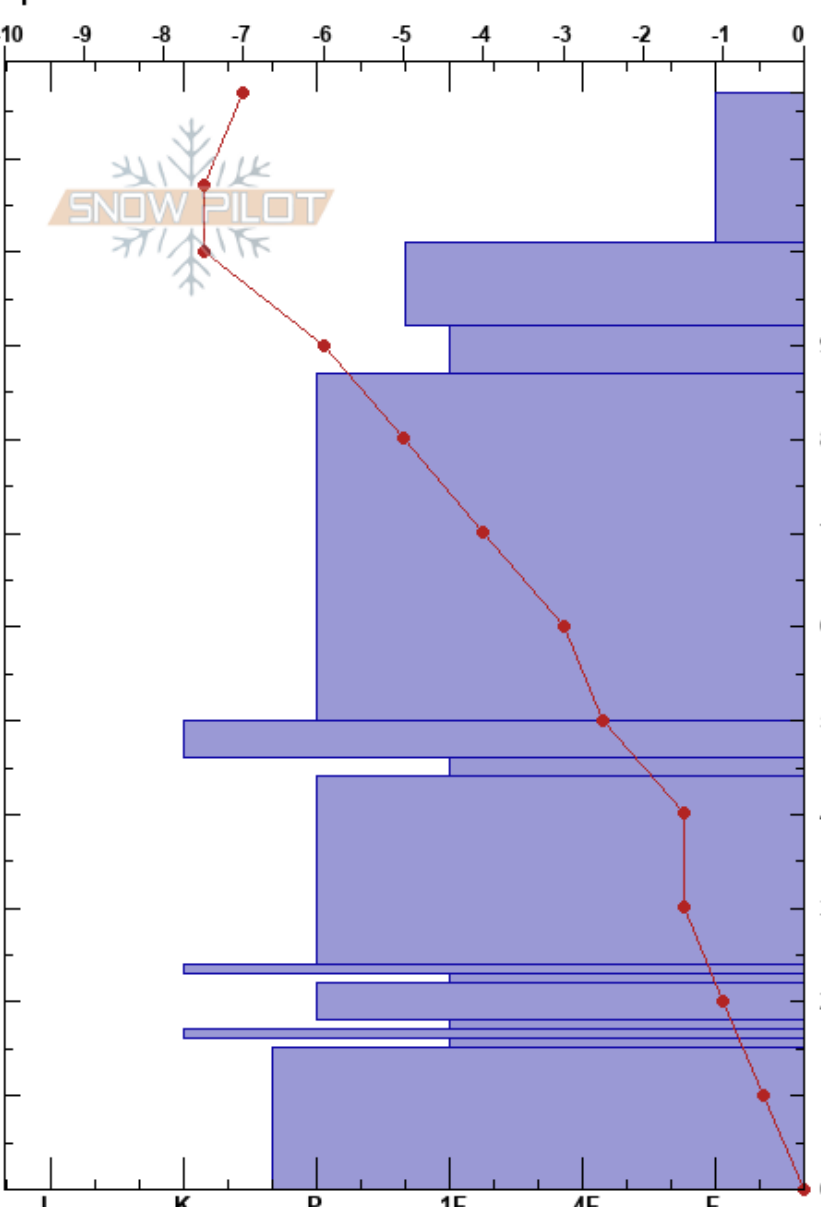

Carlton Ridge
 Bitterroot
 MT
 Elevation: 8047 ft
 Aspect:
 Specifics:

Jeff Carty
 11/23/2020 - 1:00pm
 Co-ord: 46.69421N, -114.20440W
 Slope Angle: 10°
 Wind Loading: yes

Stability: **HS:117**
 Air Temperature: -6.5°C **PF: 30** 92-87cm: Problematic layer
 Sky Cover: OVC **PS: 10**
 Precipitation: S-1
 Wind: W Moderate

Elevation (cm)	Crystal		Moisture (kg/m³)	Stability tests & Layer comments
	Form	Size		
117				
110	/ (•)	0.3-0.5 (0.3)		
100	/ (•)	0.3-0.5 (0.3)		
90	•	0.3		← CT23, PC @90cm
80				
70	•	0.1-0.3		
60				
50	⊙ ⊙			
45	•	0.3-0.5		
40	•	0.5		
30	⊙ ⊙			
25	⊙	1-2		
20	⊙ ⊙			
15	⊙	0.5-1		
10	⊙ ⊙			
5	⊙	1-2		
0	⊙ ⊙			