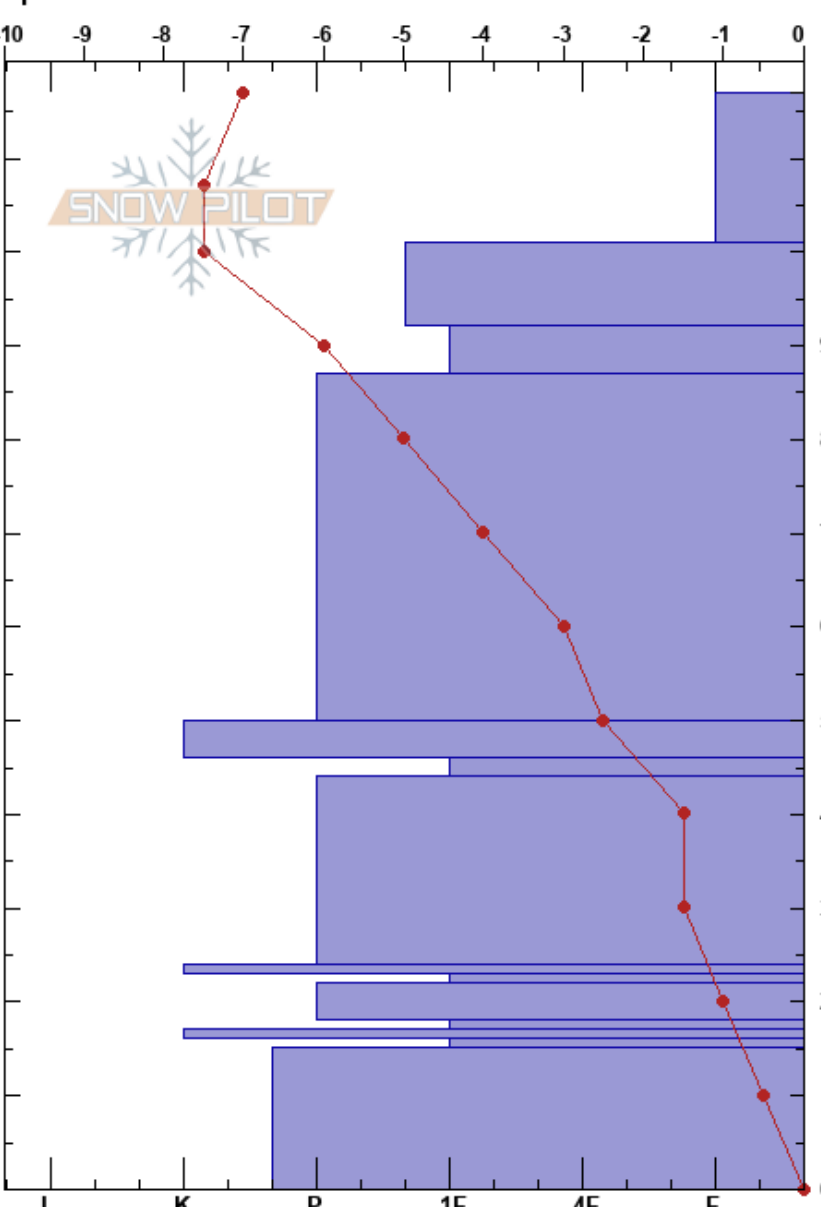

Carlton Ridge
 Bitterroot
 MT
 Elevation: 8047 ft
 Aspect:
 Specifics:

Jeff Carty
 11/23/2020 - 1:00pm
 Co-ord: 46.69421N, -114.20440W
 Slope Angle: 10°
 Wind Loading: yes

Stability: **HS:117**
 Air Temperature: -6.5°C **PF: 30** 92-87cm: Problematic layer
 Sky Cover: OVC **PS: 10**
 Precipitation: S-1
 Wind: W Moderate

Height (cm)	Crystal		Moisture (kg/m³)	Stability tests & Layer comments
	Form	Size		
117				
110	/ (•)	0.3-0.5 (0.3)		
100	/ (•)	0.3-0.5 (0.3)		
90	•	0.3		← CT23, PC @90cm
80				
70	•	0.1-0.3		
60				
50	⊙			
45	•	0.3-0.5		
40	•	0.5		
30	⊙			
25	⊙	1-2		
20	⊙			
15	⊙	0.5-1		
10	⊙			
5	⊙	1-2		
0	⊙			