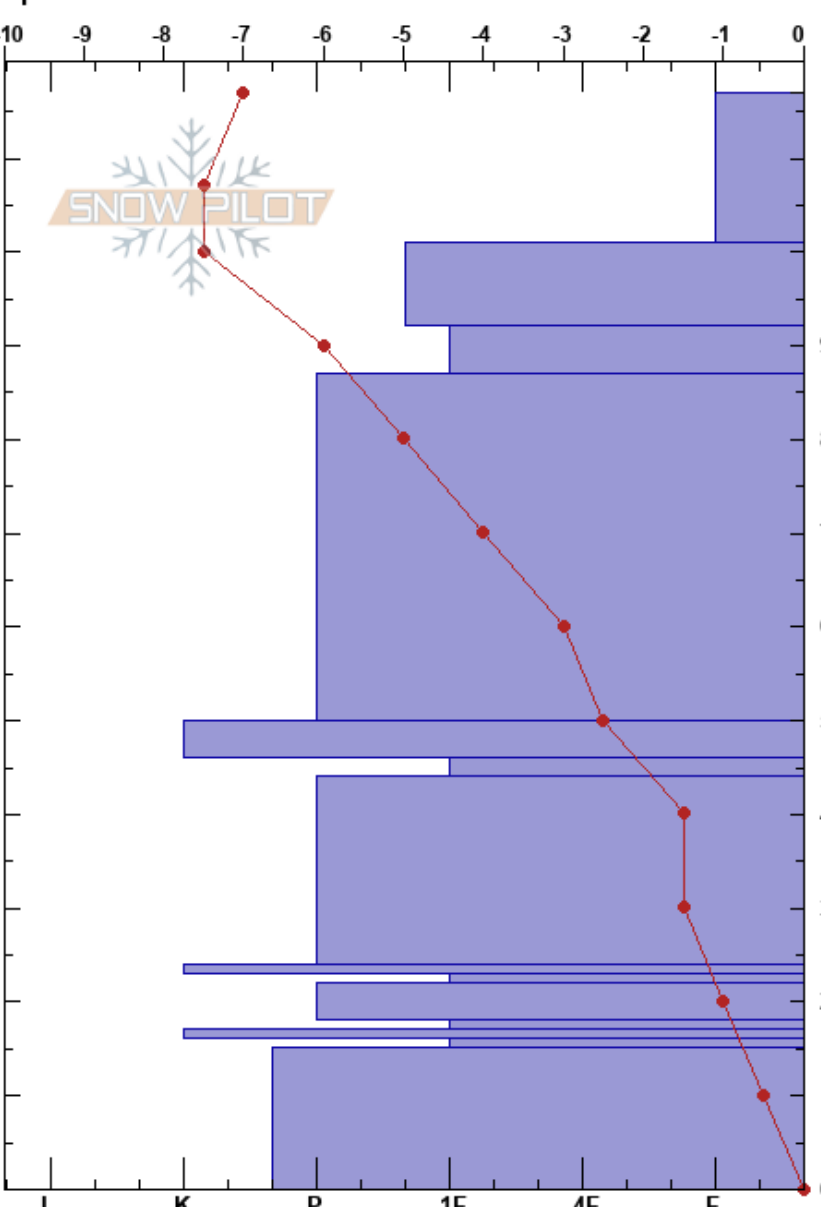

Carlton Ridge  
 Bitterroot  
 MT  
 Elevation: 8047 ft  
 Aspect:  
 Specifics:

Jeff Carty  
 11/23/2020 - 1:00pm  
 Co-ord: 46.69421N, -114.20440W  
 Slope Angle: 10°  
 Wind Loading: yes

Stability: **HS:117**  
 Air Temperature: -6.5°C **PF: 30** 92-87cm: Problematic layer  
 Sky Cover: OVC **PS: 10**  
 Precipitation: S-1  
 Wind: W Moderate

Depth (cm)	Crystal		Moisture	$\rho$ kg/m <sup>3</sup>	Stability tests & Layer comments
	Form	Size			
117					
110	/ (•)	0.3-0.5 (0.3)			
100	/ (•)	0.3-0.5 (0.3)			
90	•	0.3			← CT23, PC @90cm
80					
70	•	0.1-0.3			
60					
50	⊙ ⊙				
45	•	0.3-0.5			
40	•	0.5			
30	⊙ ⊙				
25	⊙ ⊙	1-2			
20	⊙ ⊙				
15	⊙ ⊙	0.5-1			
10	⊙ ⊙				
5	⊙ ⊙	1-2			
0	⊙ ⊙				