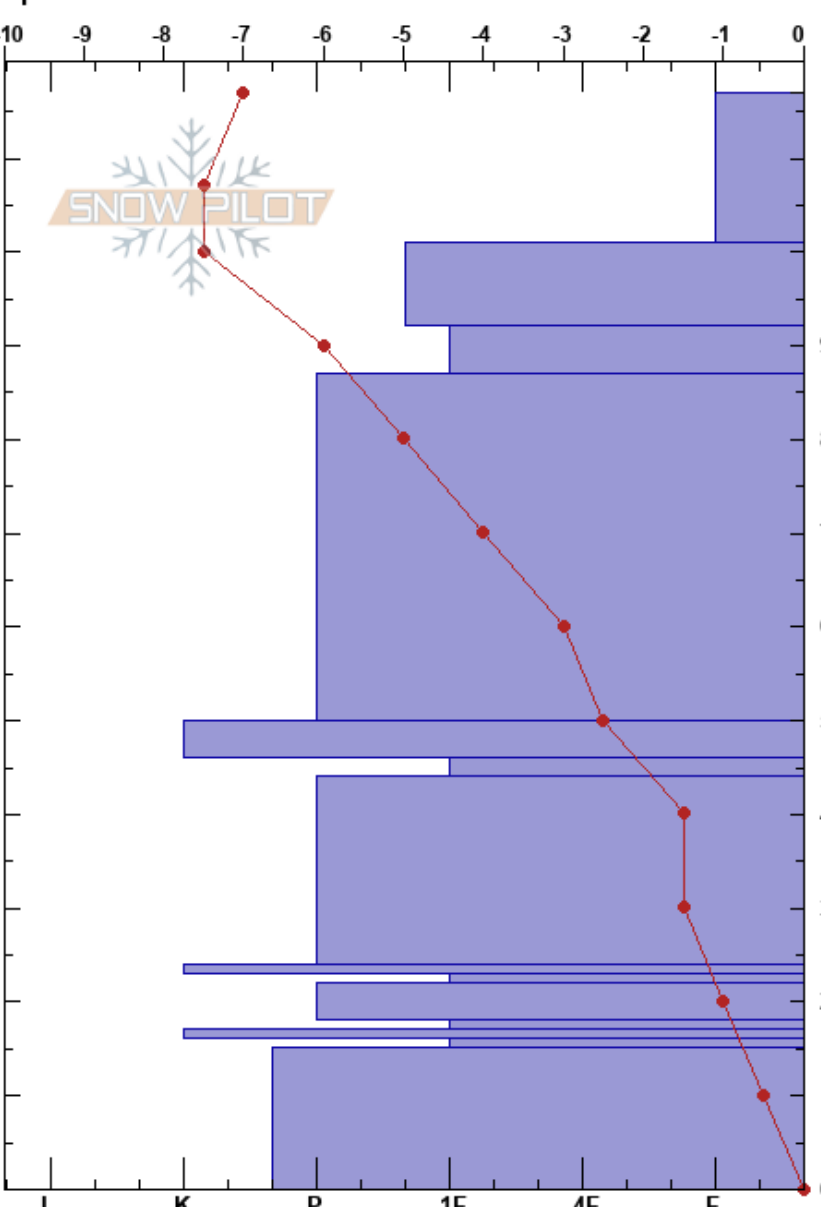

Carlton Ridge
 Bitterroot
 MT
 Elevation: 8047 ft
 Aspect:
 Specifics:

Jeff Carty
 11/23/2020 - 1:00pm
 Co-ord: 46.69421N, -114.20440W
 Slope Angle: 10°
 Wind Loading: yes

Stability: **HS:117**
 Air Temperature: -6.5°C PF: 30 92-87cm: Problematic layer
 Sky Cover: OVC PS: 10
 Precipitation: S-1
 Wind: W Moderate

Height (cm)	Crystal		Moisture (kg/m³)	Stability tests & Layer comments
	Form	Size		
117				
110	/ (•)	0.3-0.5 (0.3)		
100	/ (•)	0.3-0.5 (0.3)		
90	•	0.3		← CT23, PC @90cm
80				
70	•	0.1-0.3		
60				
50	⊙ ⊙			
45	•	0.3-0.5		
40	•	0.5		
30	⊙ ⊙			
25	⊙	1-2		
20	⊙ ⊙			
15	⊙	0.5-1		
10	⊙ ⊙			
5	⊙	1-2		
0	⊙ ⊙			