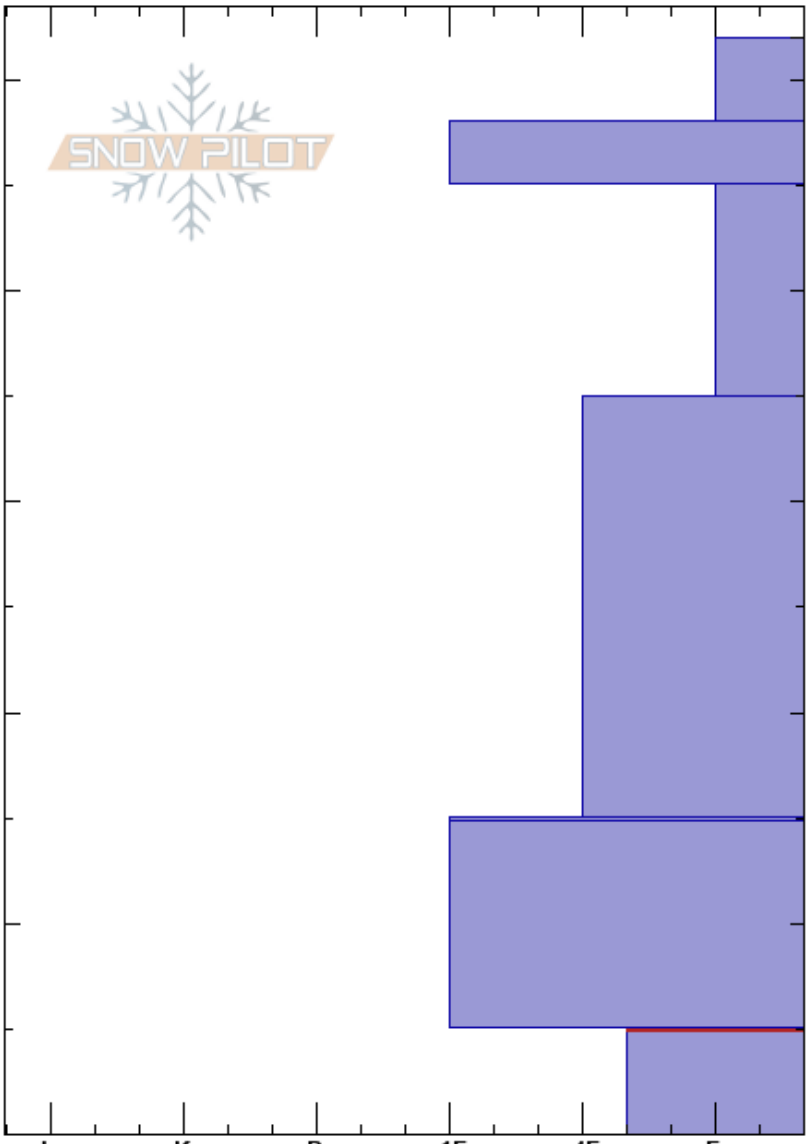

Lincoln Ridge
 Central Sierra
 CA
 Elevation: 7467 ft
 Aspect: 16°
 Specifics:

Andy Anderson
 11/22/2020 - 10:45am
 Co-ord: 39.59327N, -120.49242W
 Slope Angle: 20°
 Wind Loading:

Stability: Very Good
 Air Temperature:
 Sky Cover: CLR
 Precipitation: NO
 Wind: SW Light Breeze

HS: 52
 PF: 45
 PS: 4
 5-0cm: Problematic layer

Layer Notes:

Crystal Form	Crystal Size	Moisture	ρ kg/m ³	Stability tests & Layer comments
∇	6			
⊗ (⊖)	2 (0.5)			
•	1			
• (/)	0.5 (0.5)			
/ (•)	0.5-1 (0.5)			
⊙ ⊙				
•	0.5-1			
⊖	1.5-2			