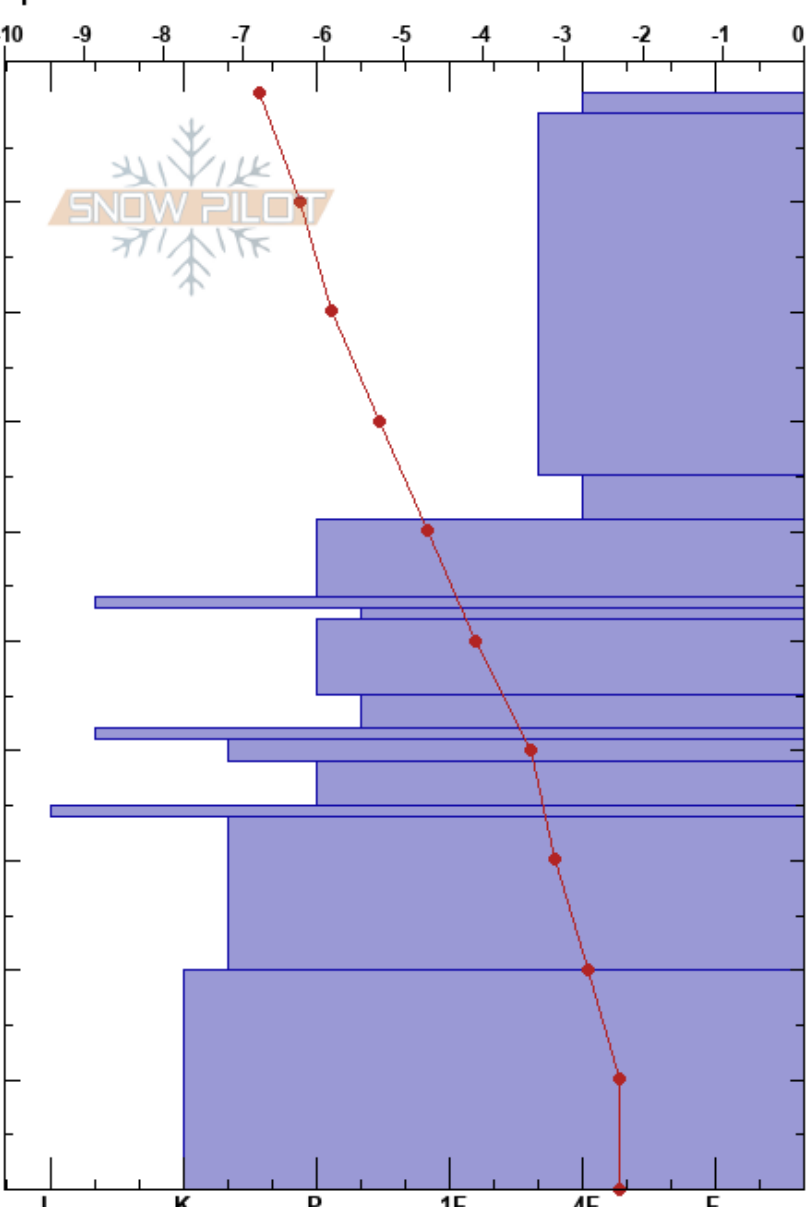

Undir Presthnjök
 Tröllaskagi
 Iceland
 Elevation: 680 m
 Aspect: 340°
 Specifics:

Gestur Hansson
 22/03/2017 - 15:00
 Co-ord: 66.09843N, -18.87169W
 Slope Angle: 30°
 Wind Loading:

Stability:
 Air Temperature:
 Sky Cover: SCT
 Precipitation: NO
 Wind: SW Light Breeze

HS: 110
 PF: 30
 0-2cm: og haglkorn
 2-35cm: hagl og kornsnjór
 47-48cm: Problematic layer

Form	Crystal		Moisture	ρ kg/m³	Stability tests & Layer comments
	Size				
∇	3.5				0-2cm: og haglkorn
▲	2.5		D		2-35cm: hagl og kornsnjór
+	2		D		
●	1.5				
■					
□	1.5				
●	1.5		D		
●	2				
■					
⊙					
●	2		D		← CT11, SP @66cm
■			D		
♡			D		
⊗					