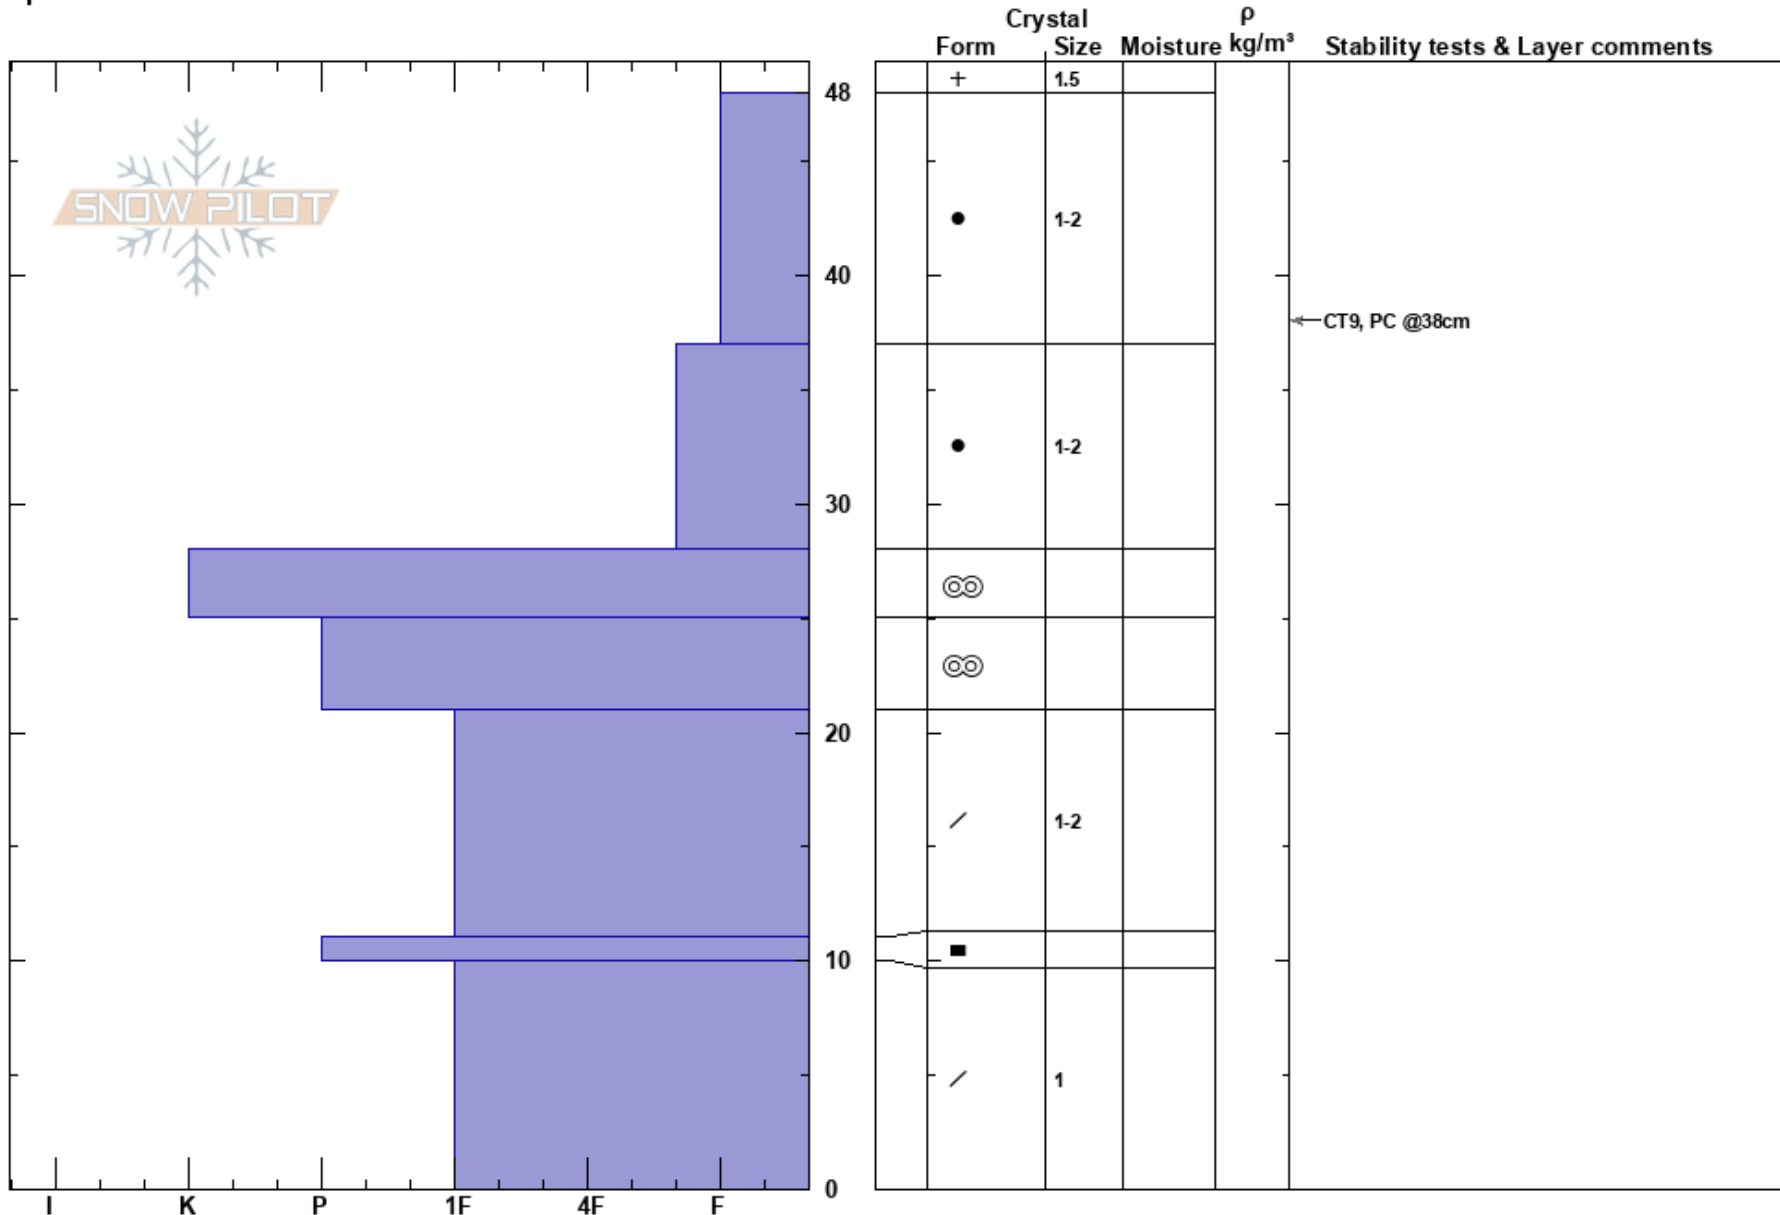

Mt Rowe - CV 14
 Canadian Rockies
 AB
Elevation: 2000 m
Aspect: SE
Specifics:

Cynthia Werier
 21/11/2020 - 13:00
Co-ord:
Slope Angle: 38°
Wind Loading:

Stability:
Air Temperature: -3.3°C **PF:** 20
Sky Cover: SCT
Precipitation: S-1
Wind: SW Light Breeze

Layer Notes:

Notes: Additional hard taps after compression tests yielded sudden planner results on the lower MFcr at 21cm depth.