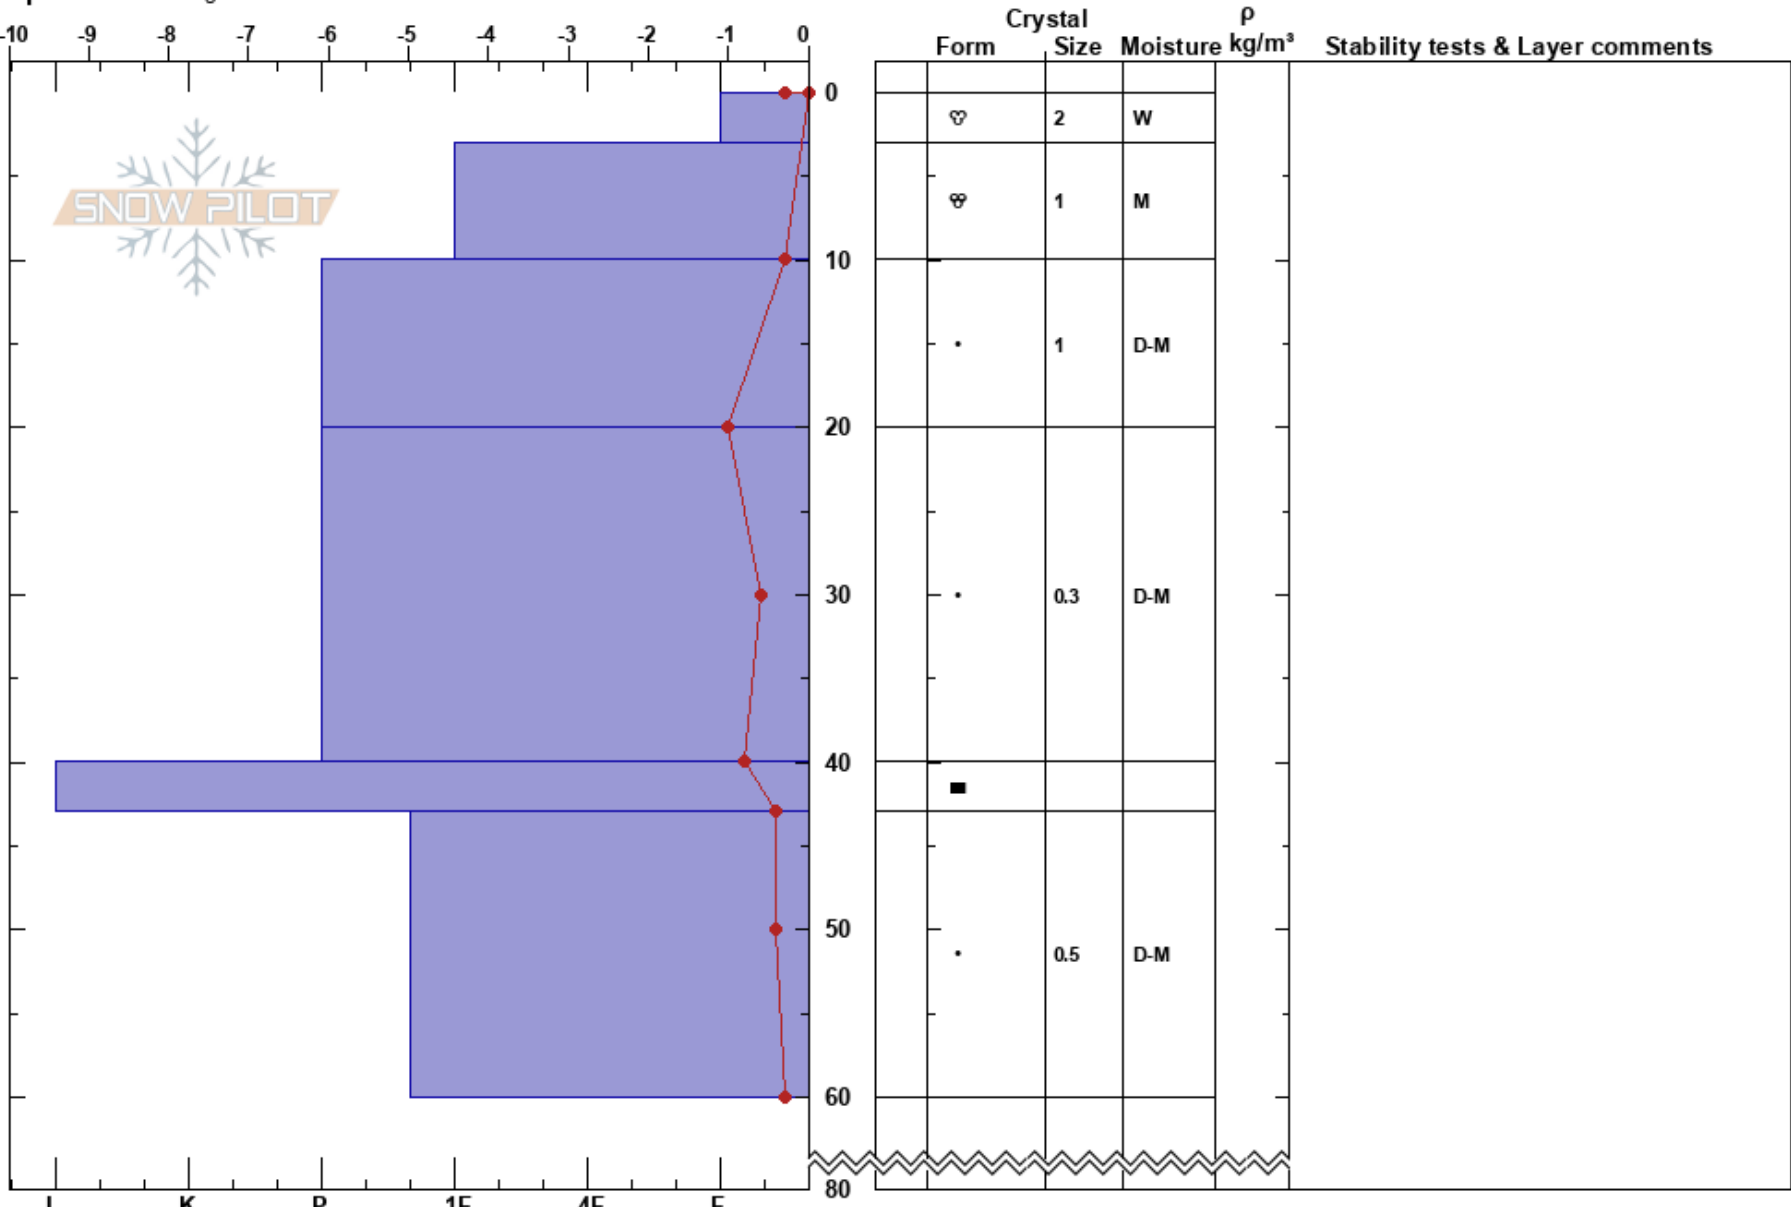

Velvet Hammer

Loveland SP

Stability:

HS:80

Layer Notes:

Front Range

03/22/2017 - 11:00am

Air Temperature: 33°C

PF: 15

CO

Co-ord:

Sky Cover: SCT

Elevation: 12700 ft

Slope Angle: 37°

Precipitation: NO

Aspect: 140°

Wind Loading: no

Wind: SW Strong

Specifics: Pit dug in a Ski Area

Notes: Total spx depth 220. Temp check for 0 c thermocline.