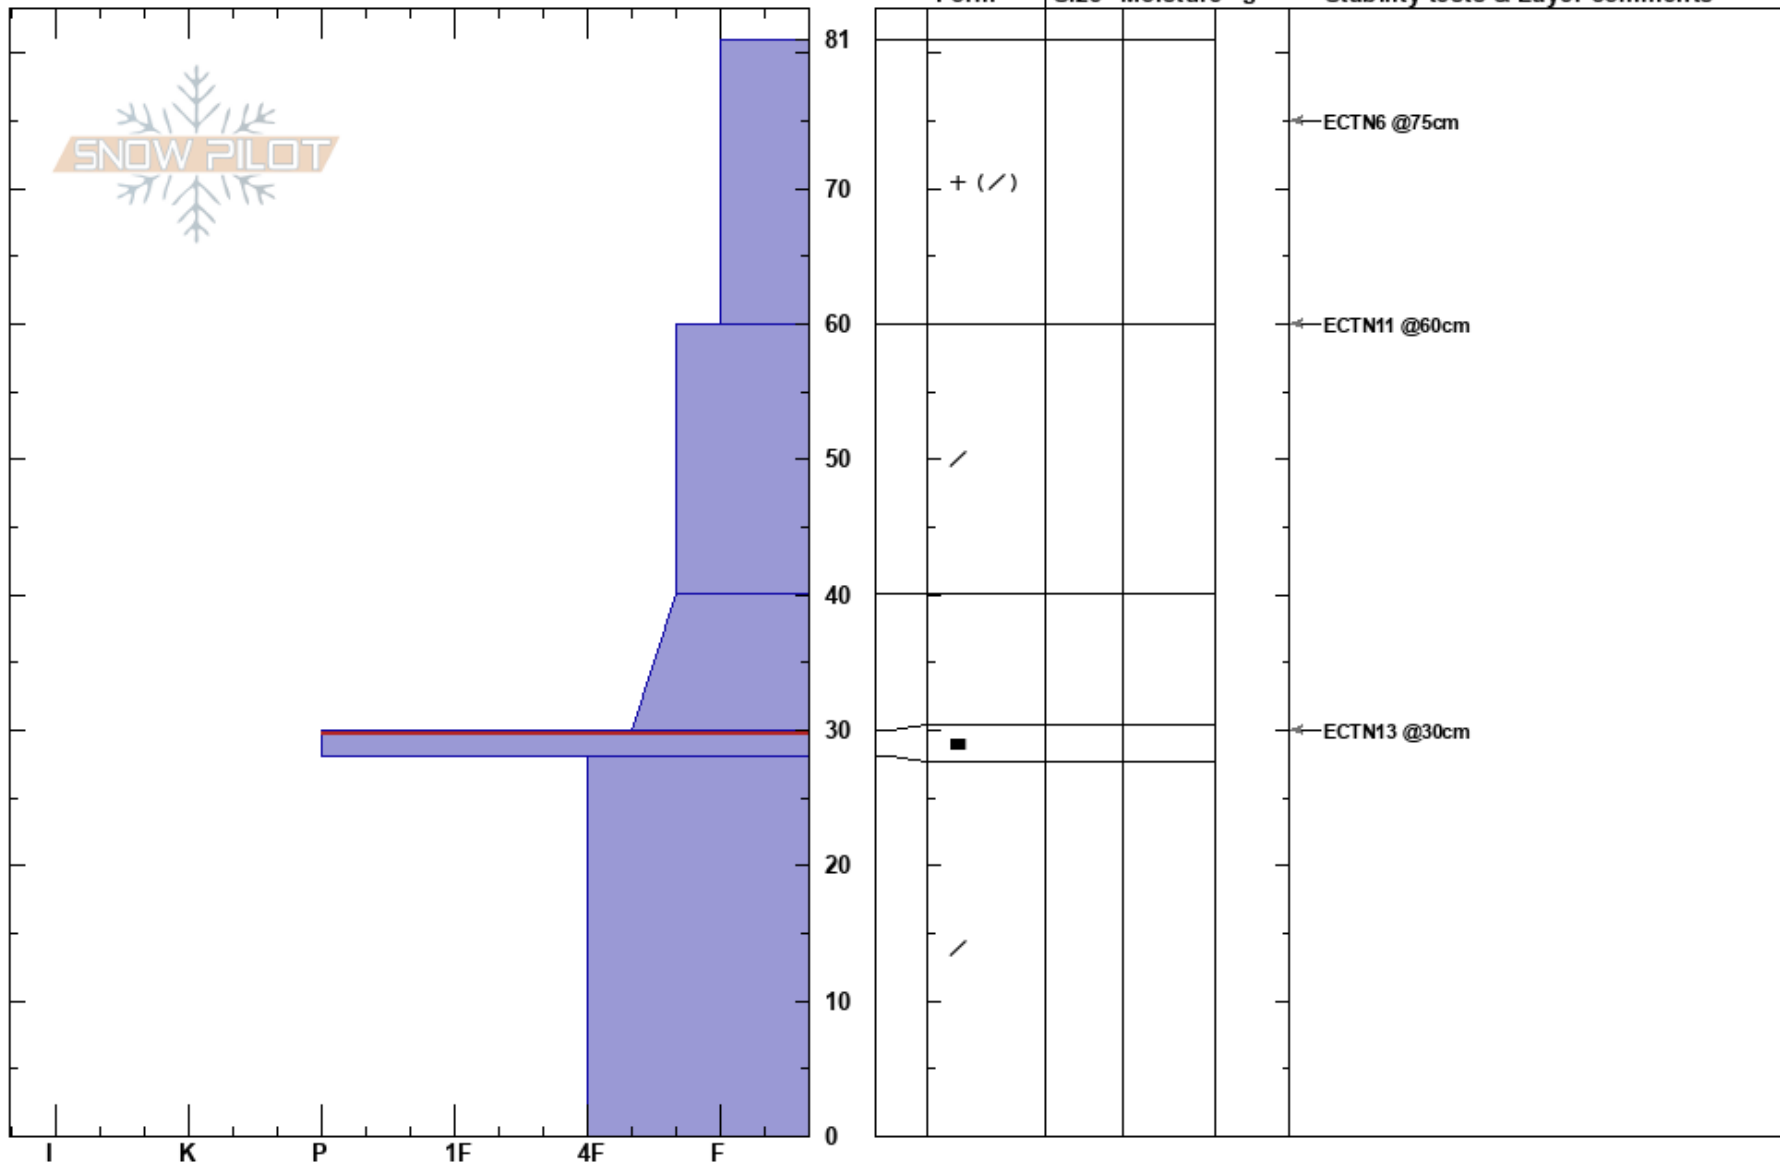

Cupric
 Sawtooth Range
 ID
 Elevation: 8240 ft
 Aspect:
 Specifics: Ski tracks on slope; We skied slope

Gabrielle Antonioli
 11/20/2020 - 3:00pm
 Co-ord: 44.32916N, -115.20694W
 Slope Angle:
 Wind Loading:

Stability: Good
 Air Temperature: -6°C
 Sky Cover: CLR
 Precipitation: NO
 Wind: Calm

HS:81
 PS: 25 30-28cm: Problematic layer

Notes: Quick pit for general structure