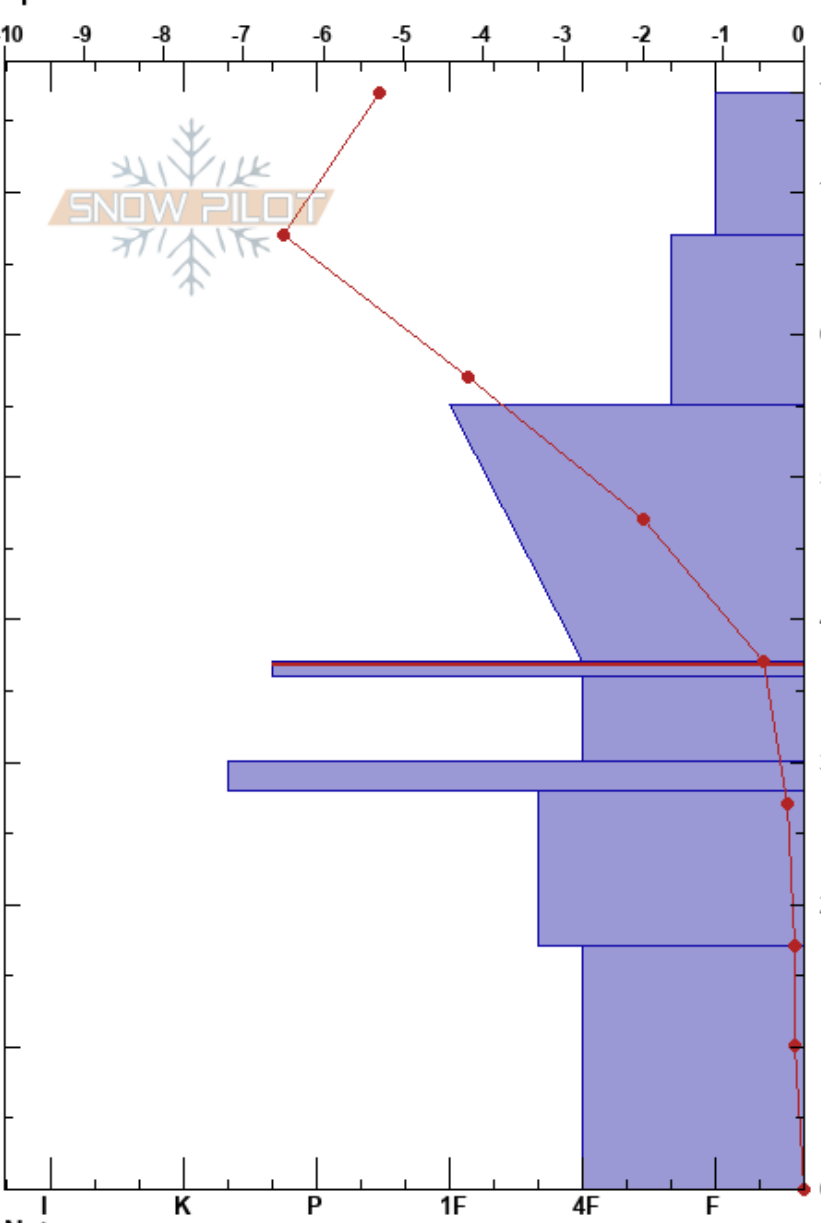

Banner SNOTEL
 Sawtooth Range
 ID
 Elevation: 7061 ft
 Aspect: 300°
 Specifics:

Gabrielle Antonioli
 11/20/2020 - 11:50am
 Co-ord: 44.30487N, -115.23317W
 Slope Angle: 11°
 Wind Loading: no

Stability: Good
 Air Temperature: -6°C
 Sky Cover: CLR
 Precipitation: NO
 Wind: Calm

HS:77
 PS: 25 37-36cm: Problematic layer

Form	Crystal		Moisture	ρ kg/m ³	Stability tests & Layer comments
	Size				
	2.5				
* (V)	2-3(1)	D			
				88	← ECTN5 @67cm
/	0.5	D			
				152	
/	1-2	D			
				196	
⊙		D			← ECTN11 @37cm
/	1-2	D			
■		D			
				216	
/	0.5-1	D			
				200	
/	1	D			
				240	