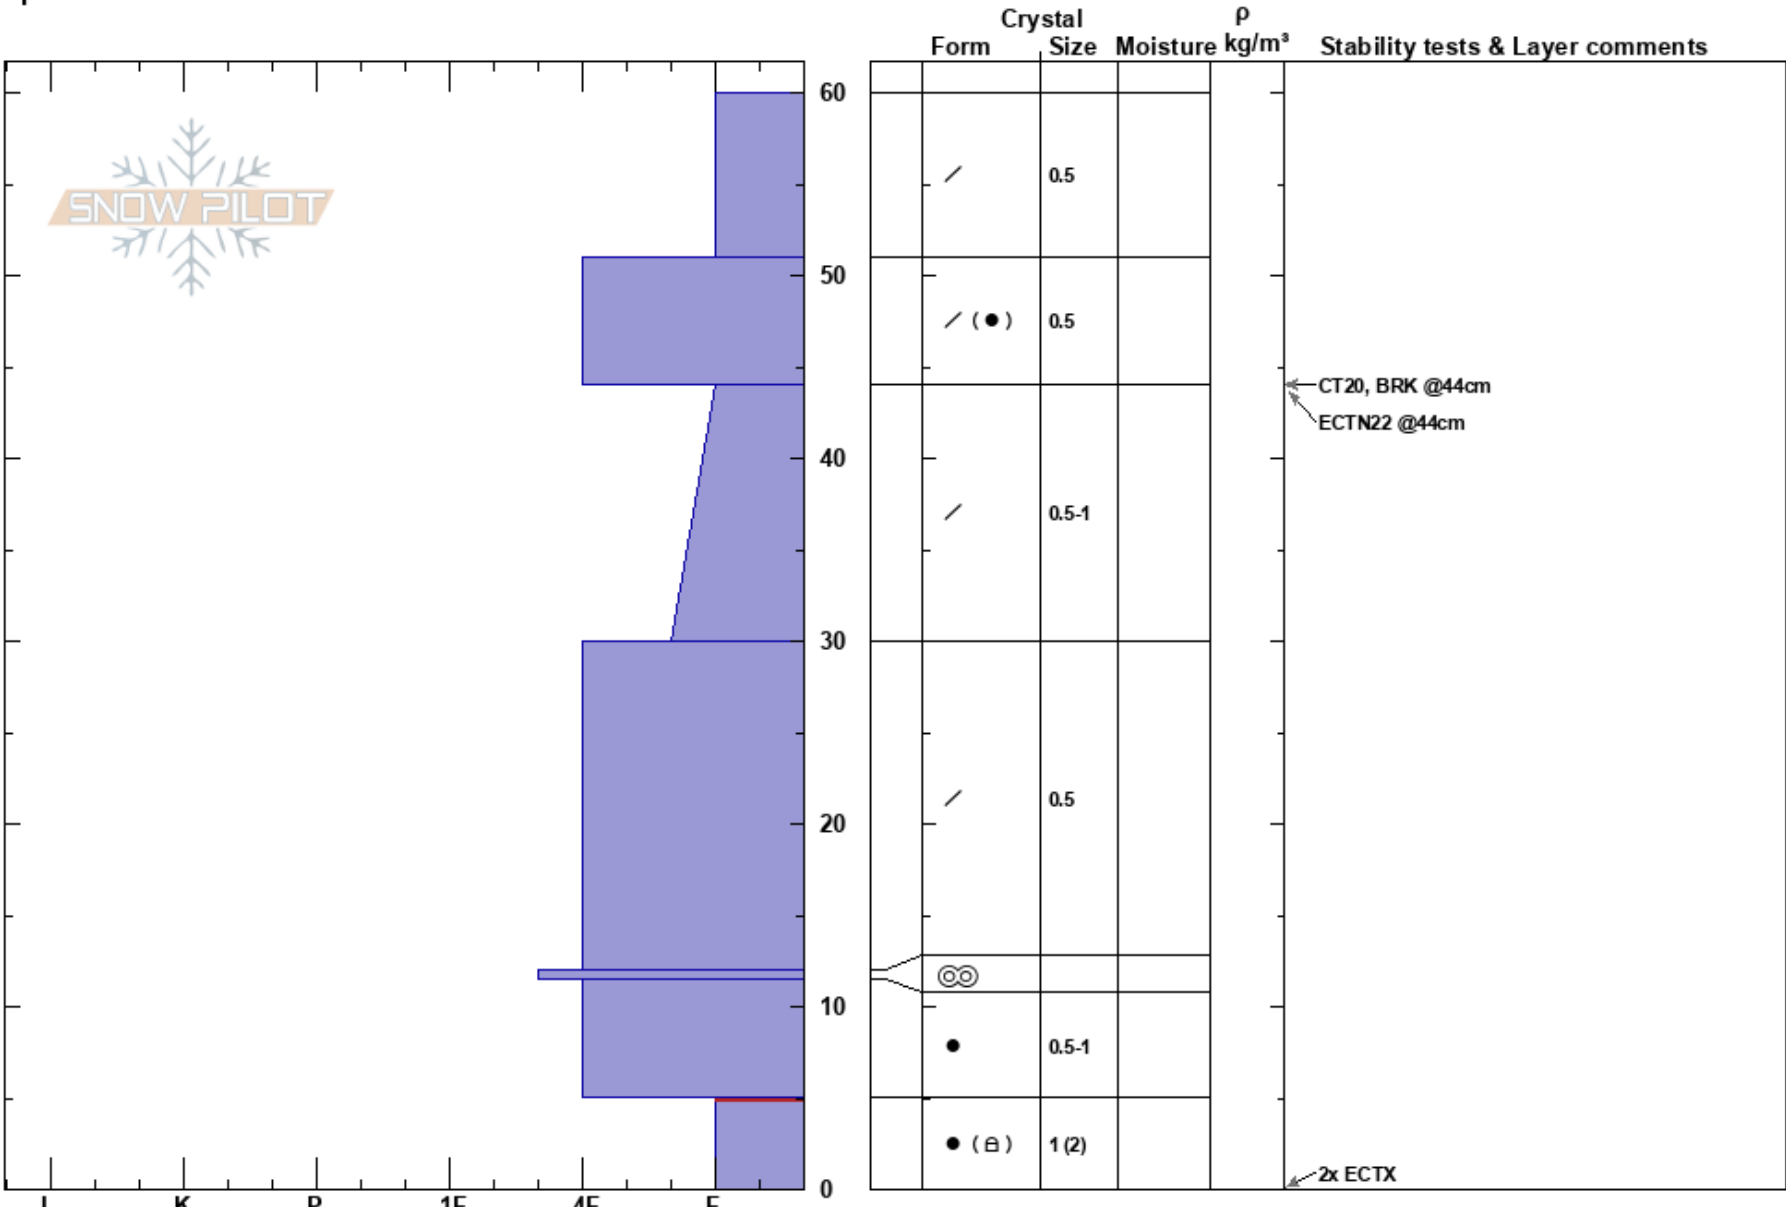

Relay Peak
 Mount Rose
 NV
 Elevation: 9130 ft
 Aspect: 355°
 Specifics:

Steve Reynaud
 11/20/2020 - 10:50am
 Co-ord: 39.31428N, -119.93179W
 Slope Angle: 20°
 Wind Loading: no

Stability: Very Good
 Air Temperature:
 Sky Cover: FEW
 Precipitation: NO
 Wind: Calm

HS:60
 5-0cm: Problematic layer

Notes: Basal facets have gained strength and compressed over the last 2 days. Multiple different snowpack tests not showing weakness with this layer.