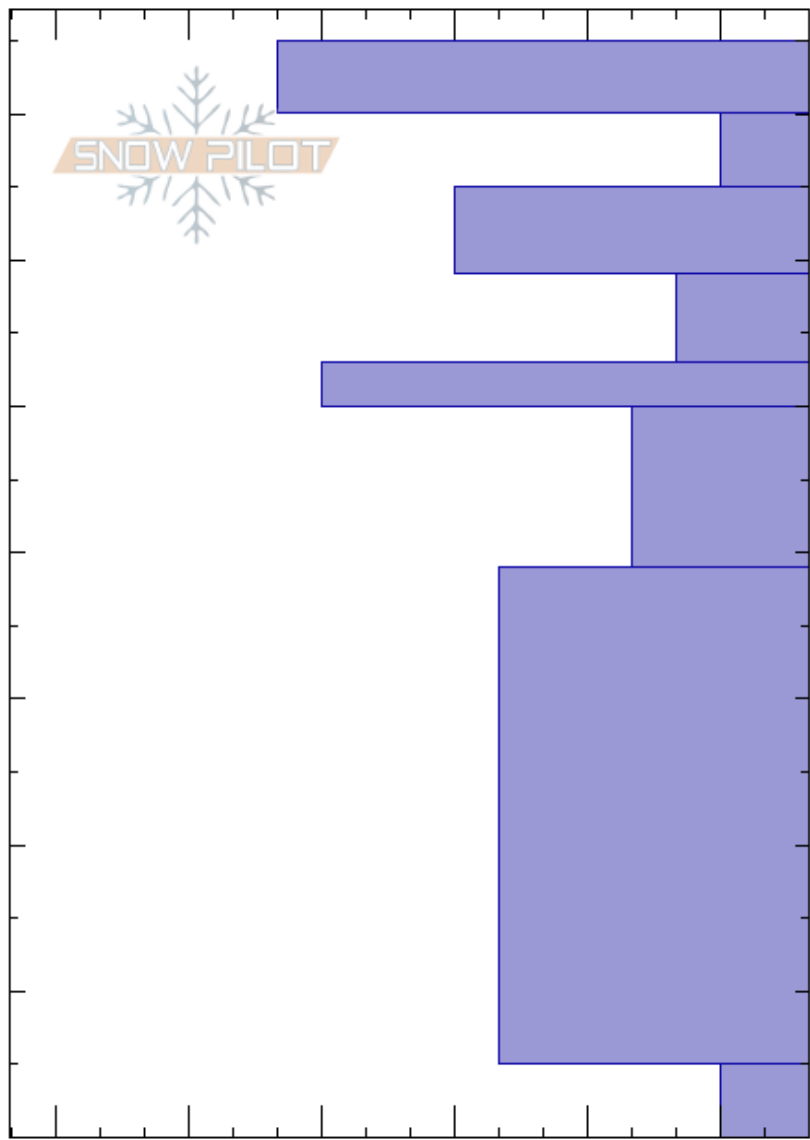

North Aspect ATL
 Sangre de Cristo Range
 NM
Elevation: 12000 ft
Aspect: 10°
Specifics: We skied slope

Andy Bond
 11/20/2020 - 1:00pm
Co-ord:
Slope Angle: 34°
Wind Loading: no

Stability:
Air Temperature: -2°C
Sky Cover: CLR
Precipitation: NO
Wind: SW Calm
HS: 75
PF: 25
PS: 10
 70-65cm: Problematic layer

Height (cm)	Crystal		ρ kg/m ³	Stability tests & Layer comments
	Form	Size		
75	•			
70	☒	0.3-0.5		← ECTP2 @66cm
60	•			
55	☐ (X)	0.5		
50	☉☉			
45	☐	0.5-1		
40				
20	•	0.5		
0	☐	1-2		

Notes: