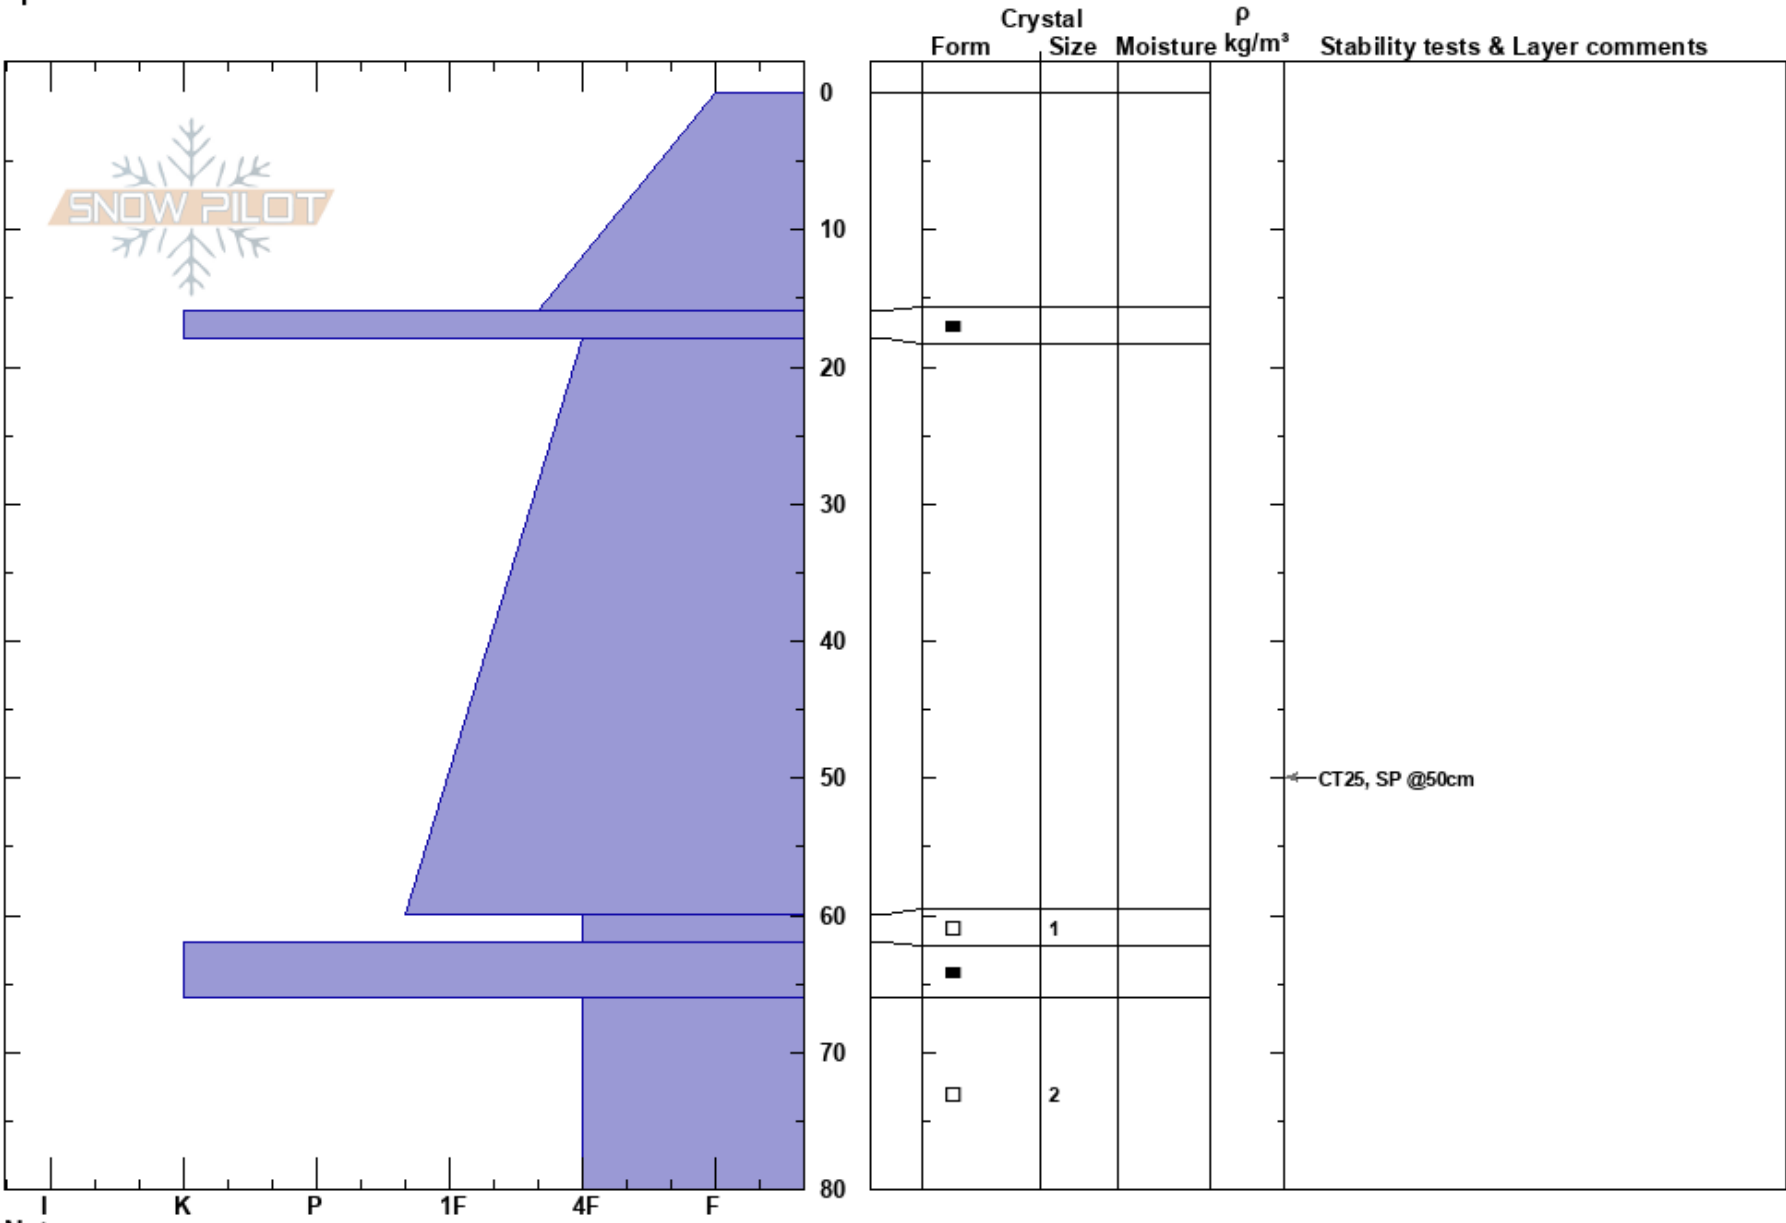

Cornice Ridge
 Selkirks
 BC
 Elevation: 1946 m
 Aspect: NE
 Specifics:

Judson Wright
 19/11/2020 - 12:00
 Co-ord: 11U 496434W 5434647N
 Slope Angle: 30°
 Wind Loading:

Stability:
 Air Temperature: -5°C
 Sky Cover: X
 Precipitation: S1
 Wind: SW Light Breeze

HS:80
 PF: 50
 PS: 15
 Layer Notes:

Notes: