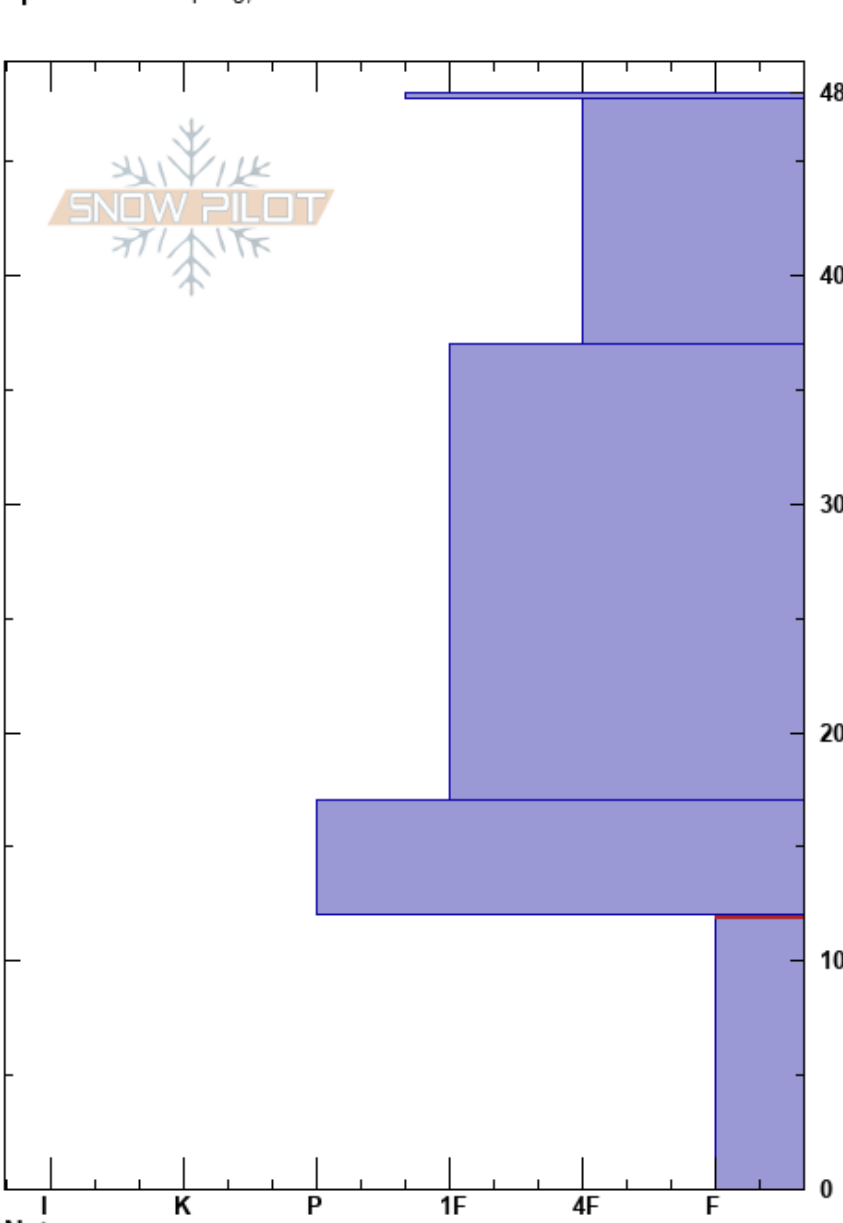

Monarch 3
 Independence Pass
 CO
Elevation: 11478 ft
Aspect: N
Specifics: Collapsing, localized

Bo Torrey
 11/19/2020 - 12:30pm
Co-ord: 38.50441N, -106.31697W
Slope Angle: 13°
Wind Loading:

Stability: HS:48
Air Temperature: 12-0cm: Problematic layer
Sky Cover: CLR
Precipitation: NO
Wind: W Calm

| Crystal Form | Crystal Size | Moisture | ρ kg/m ³ | Stability tests & Layer comments |
|--------------|--------------|----------|--------------------------|----------------------------------|
| ○ | 0.5 | | | |
| / | 1 | | | |
| ● | 1 | | | |
| ⊖ | 1-2 | | | ← ECTP11 @13cm |
| □ | 2-4 | | | |