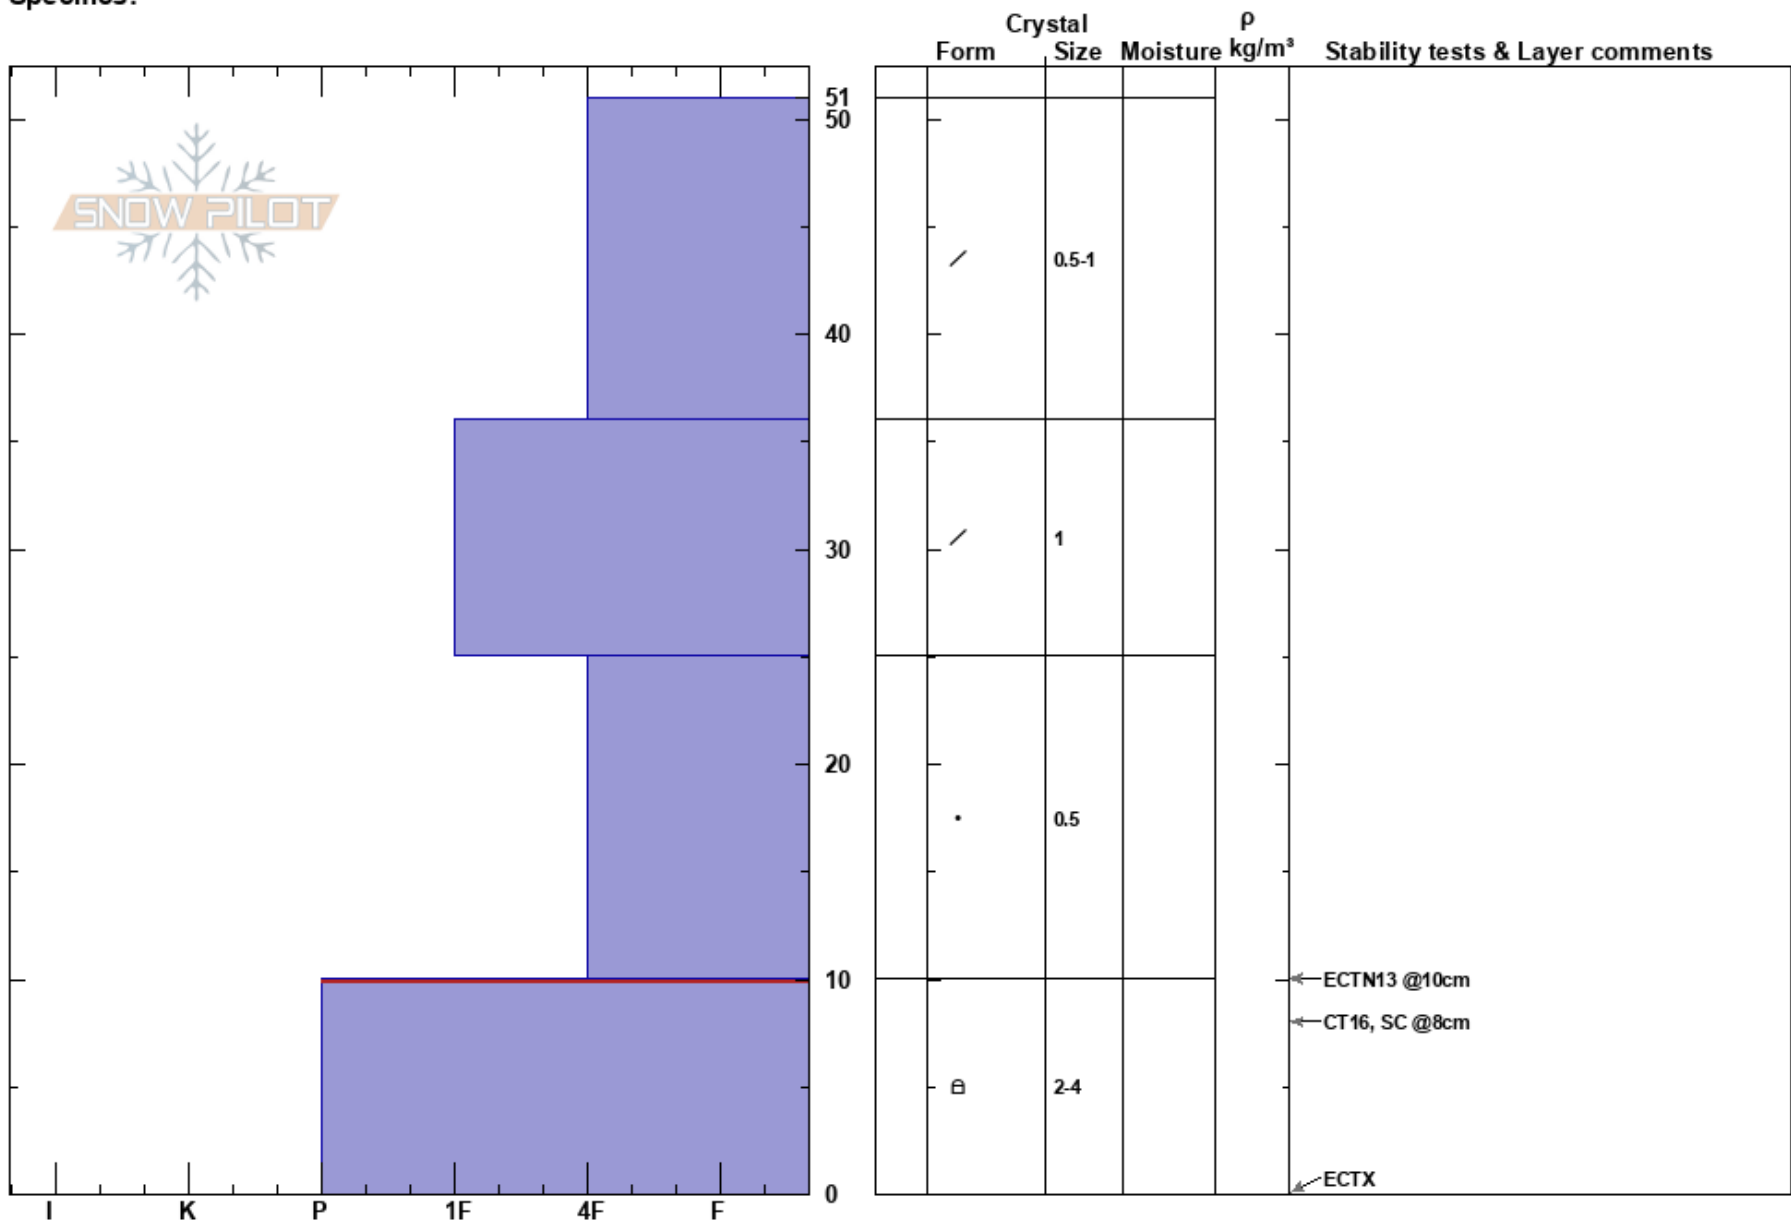

Monarch 2  
 Independence Pass  
 CO  
 Elevation: 11564 ft  
 Aspect: NE  
 Specifics:

Bo Torrey  
 11/19/2020 - 11:30am  
 Co-ord: 38.50367N, -106.31803W  
 Slope Angle: 24°  
 Wind Loading:

Stability: **HS:51**  
 Air Temperature: 10-0cm: Problematic layer  
 Sky Cover: CLR  
 Precipitation: NO  
 Wind: W Light Breeze

**Notes:** I did another ECT on the same aspect about 60' below this pit, further off the ridge w more loose and dry basal facets. ECTN13 @ 45cm down.