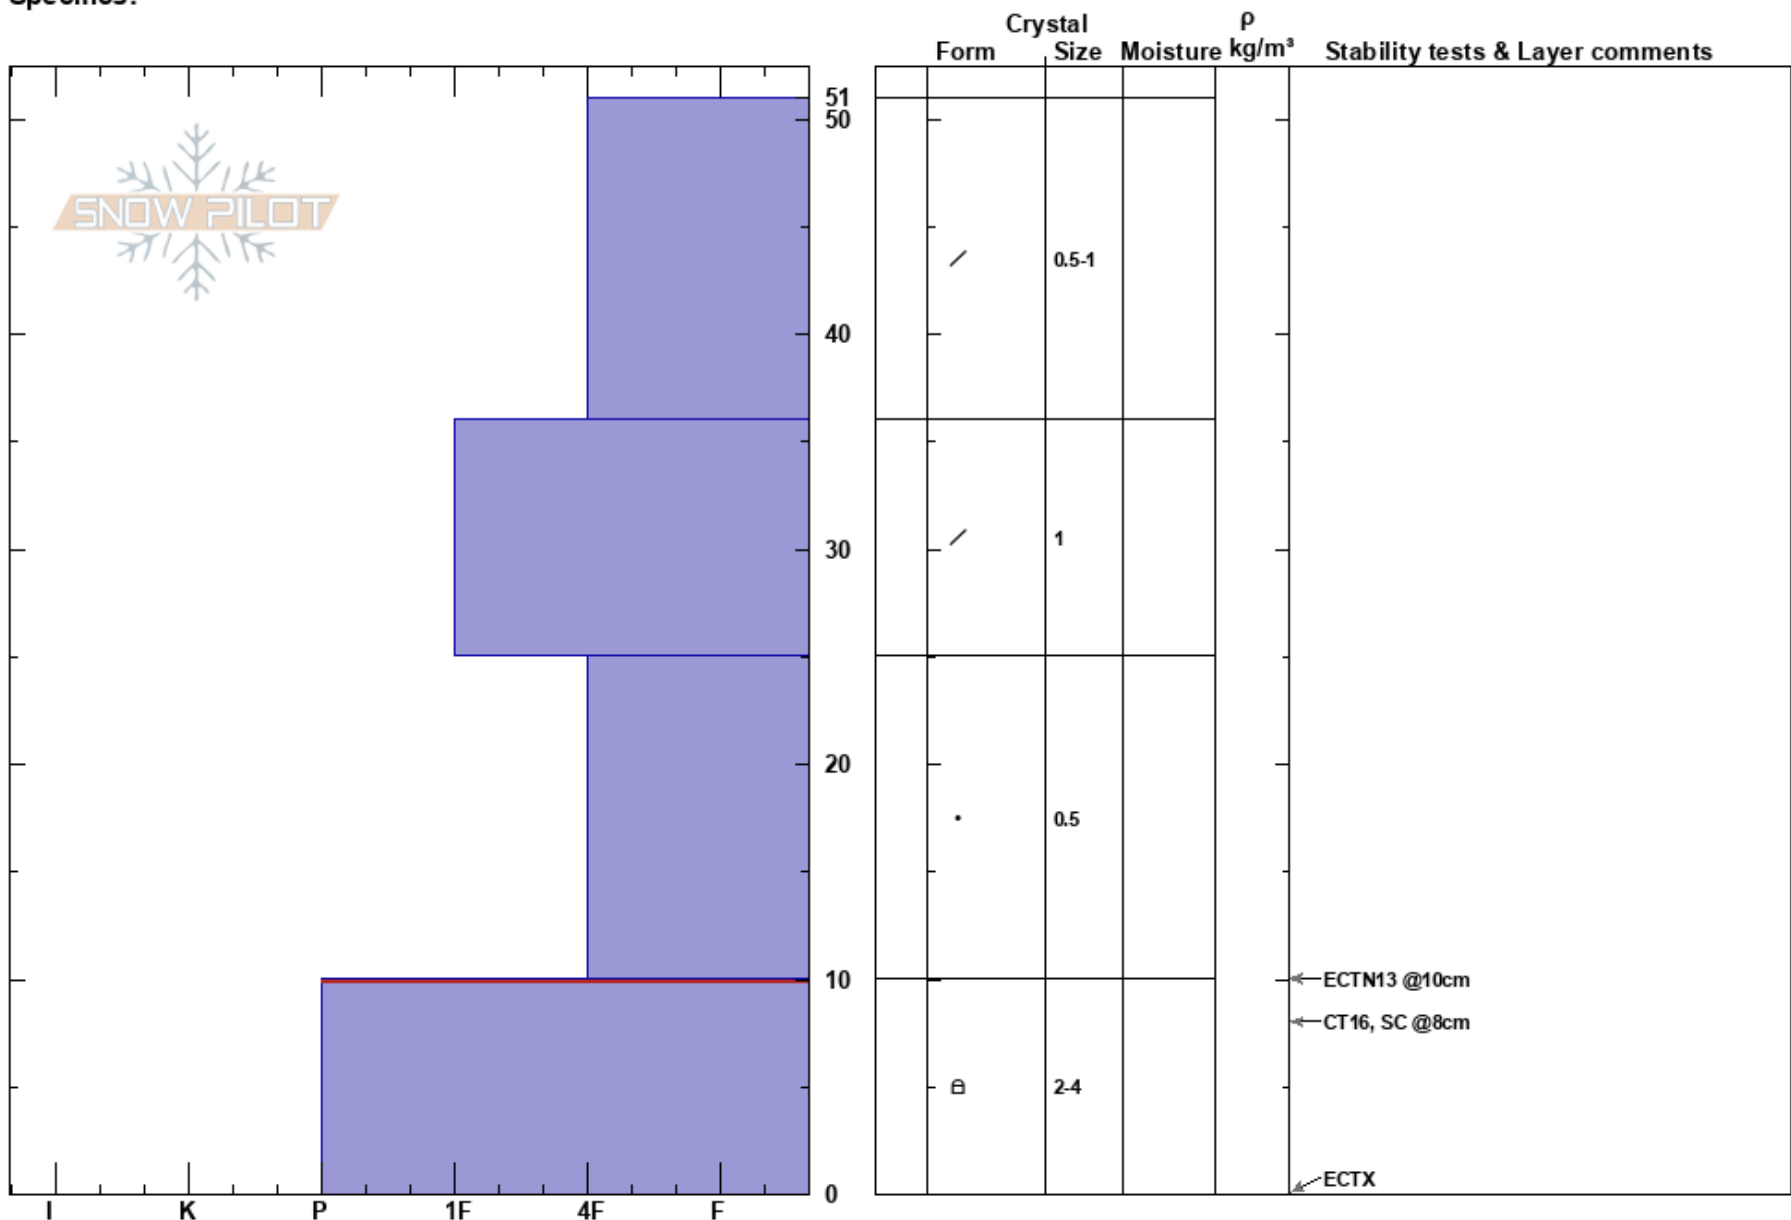

Monarch 2
 Independence Pass
 CO
 Elevation: 11564 ft
 Aspect: NE
 Specifics:

Bo Torrey
 11/19/2020 - 11:30am
 Co-ord: 38.50367N, -106.31803W
 Slope Angle: 24°
 Wind Loading:

Stability: **HS:51**
 Air Temperature: 10-0cm: Problematic layer
 Sky Cover: CLR
 Precipitation: NO
 Wind: W Light Breeze

Notes: I did another ECT on the same aspect about 60' below this pit, further off the ridge w more loose and dry basal facets. ECTN13 @ 45cm down.