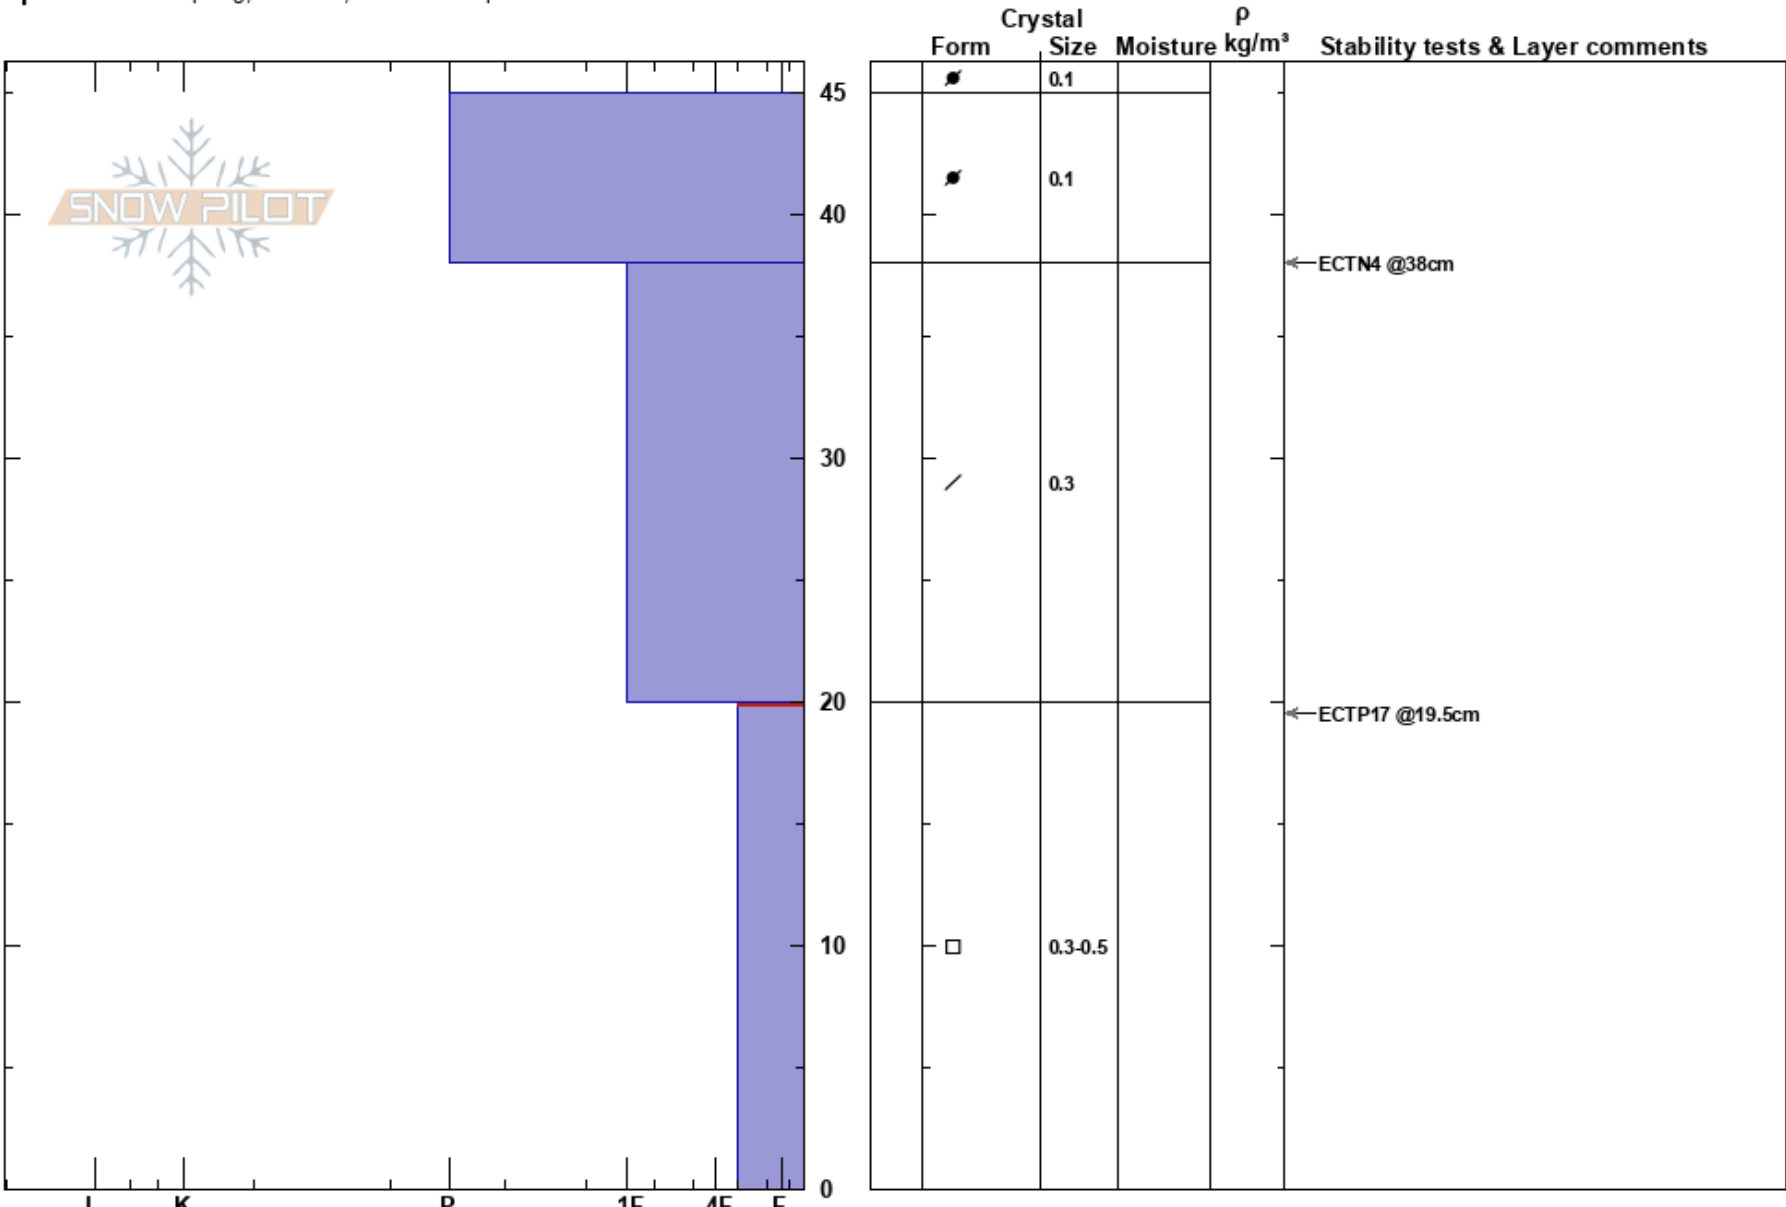

ChalkCreek
 Mosquito Range
 CO
Elevation: 11684 ft
Aspect: 94°
Specifics: Collapsing, localized; We skied slope

Ron Simenhois
 11/19/2020 - 11:20am
Co-ord: 13S 393790W 4355960N
Slope Angle: 30°
Wind Loading:

Stability: Fair **HS:** 45
Air Temperature: 5°C **Layer Notes:**
 20-0cm: Problematic layer
Sky Cover: CLR
Precipitation: NO
Wind: Calm

Notes: The pit was dug by Jason Konigsberg