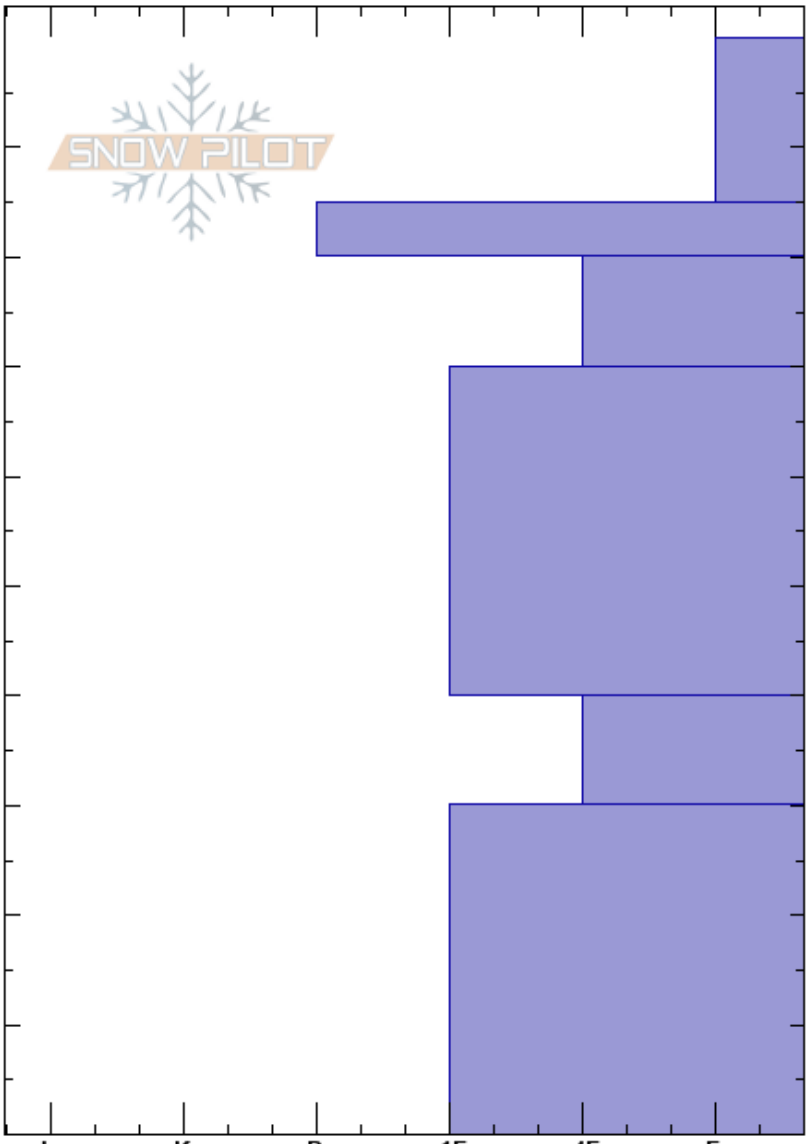

Castle Peak
 Uinta Range
 UT
 Elevation: 10000 ft
 Aspect: 270°
 Specifics: Snowmobile tracks on slope; We snowmobiled slope

Leigh Beem
 03/17/2017 - 12:00pm
 Co-ord: 40.66626N, -111.06794E
 Slope Angle: 25°
 Wind Loading: previous

Stability:
 Air Temperature: 40°F
 Sky Cover:
 Precipitation: NO
 Wind: SW Calm

Layer Notes:
 60-70cm: Problematic layer

Depth (cm)	Crystal		Moisture	ρ kg/m ³	Stability tests & Layer comments
	Form	Size			
0 - 15					
15 - 20	∇				
20 - 30					
30 - 60					
60 - 70	□	0.5			
70 - 100					