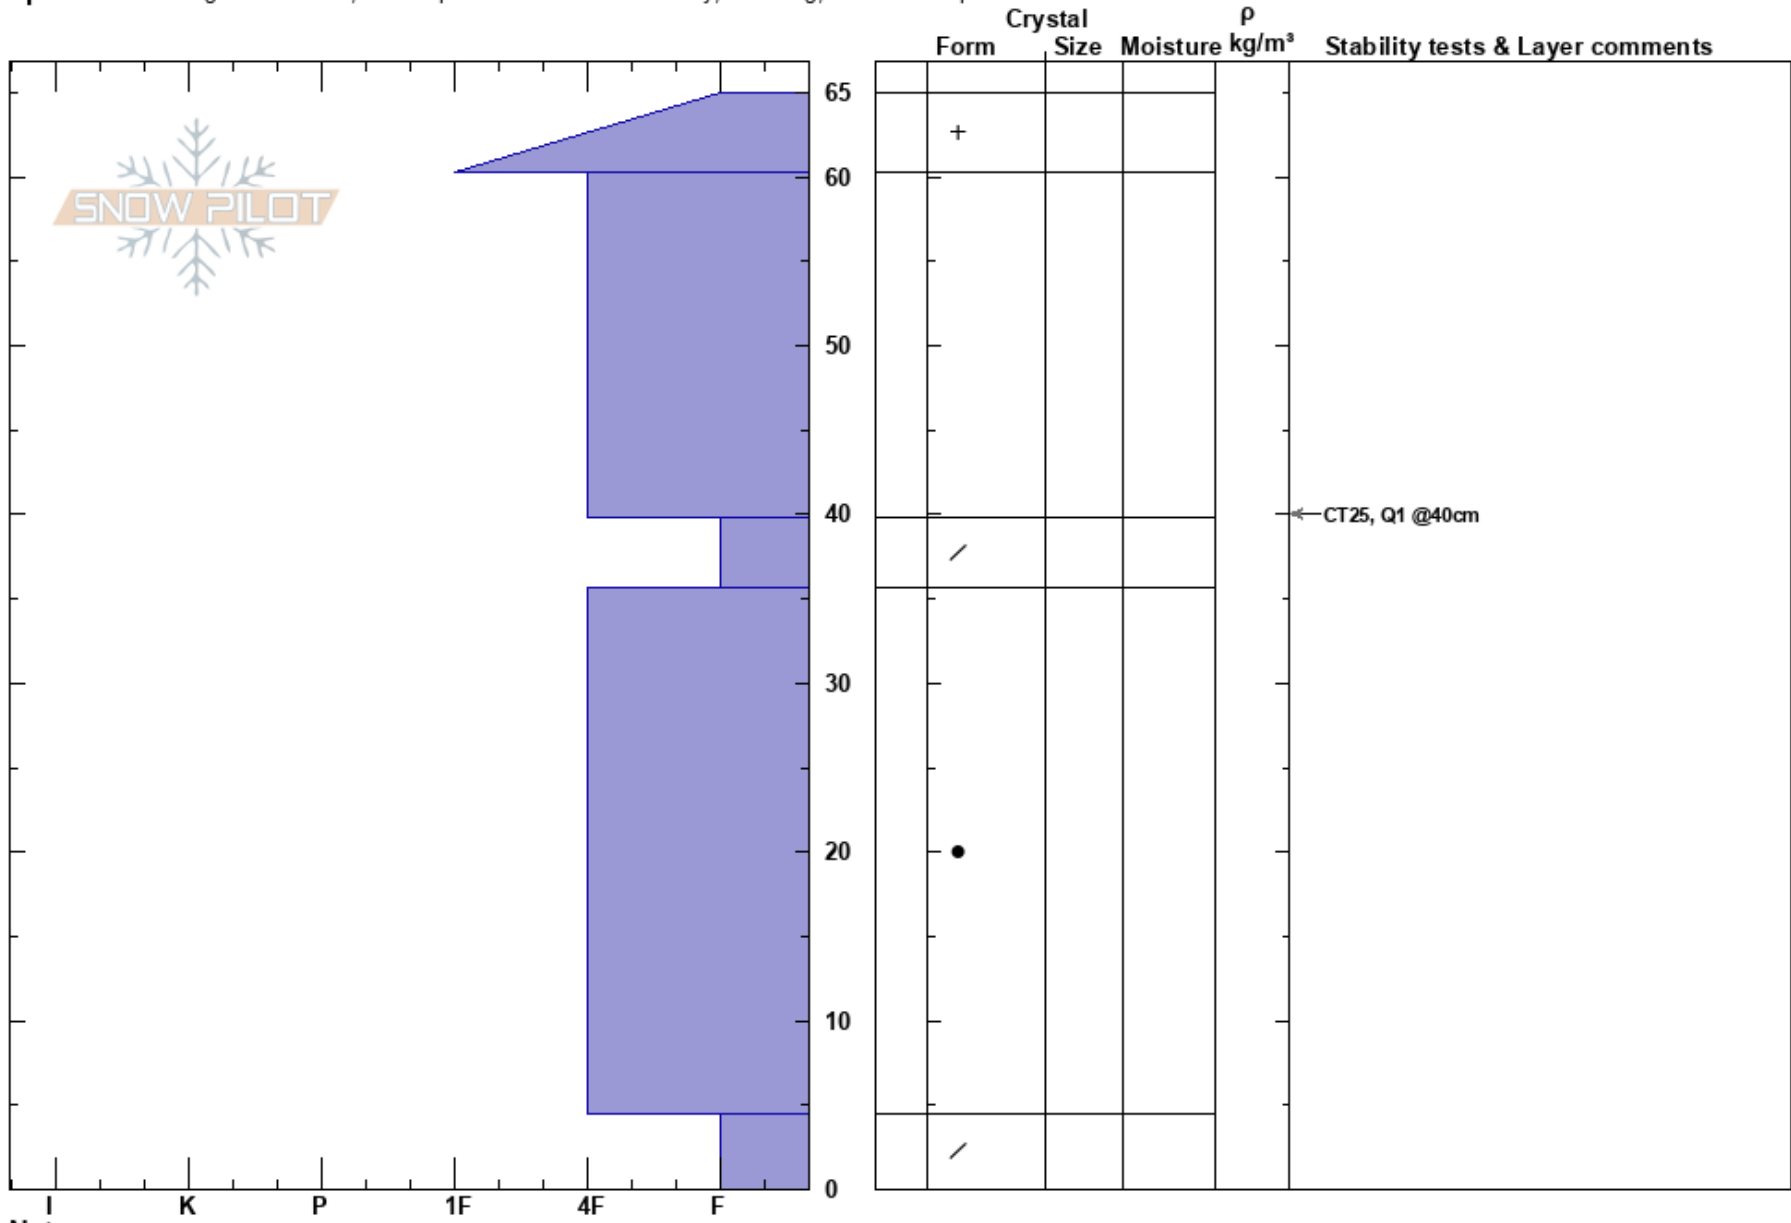

PowMow LR Hanna
 Northern Wasatch
 UT
 Elevation: 8900 ft
 Aspect: N

Paul LaStayo
 11/15/2020 - 12:00pm
 Co-ord: 41.38464N, -111.78761W
 Slope Angle: 22°
 Wind Loading: yes

Stability: HS:65
 Air Temperature: -2°C
 Sky Cover: BKN
 Precipitation: S-1
 Wind: SW Moderate
 Layer Notes:

Specifics: Pit dug in a Ski Area; Pit is representative of backcountry; Cracking; We skied slope

Notes: previous 36 hrs strong S and SW winds