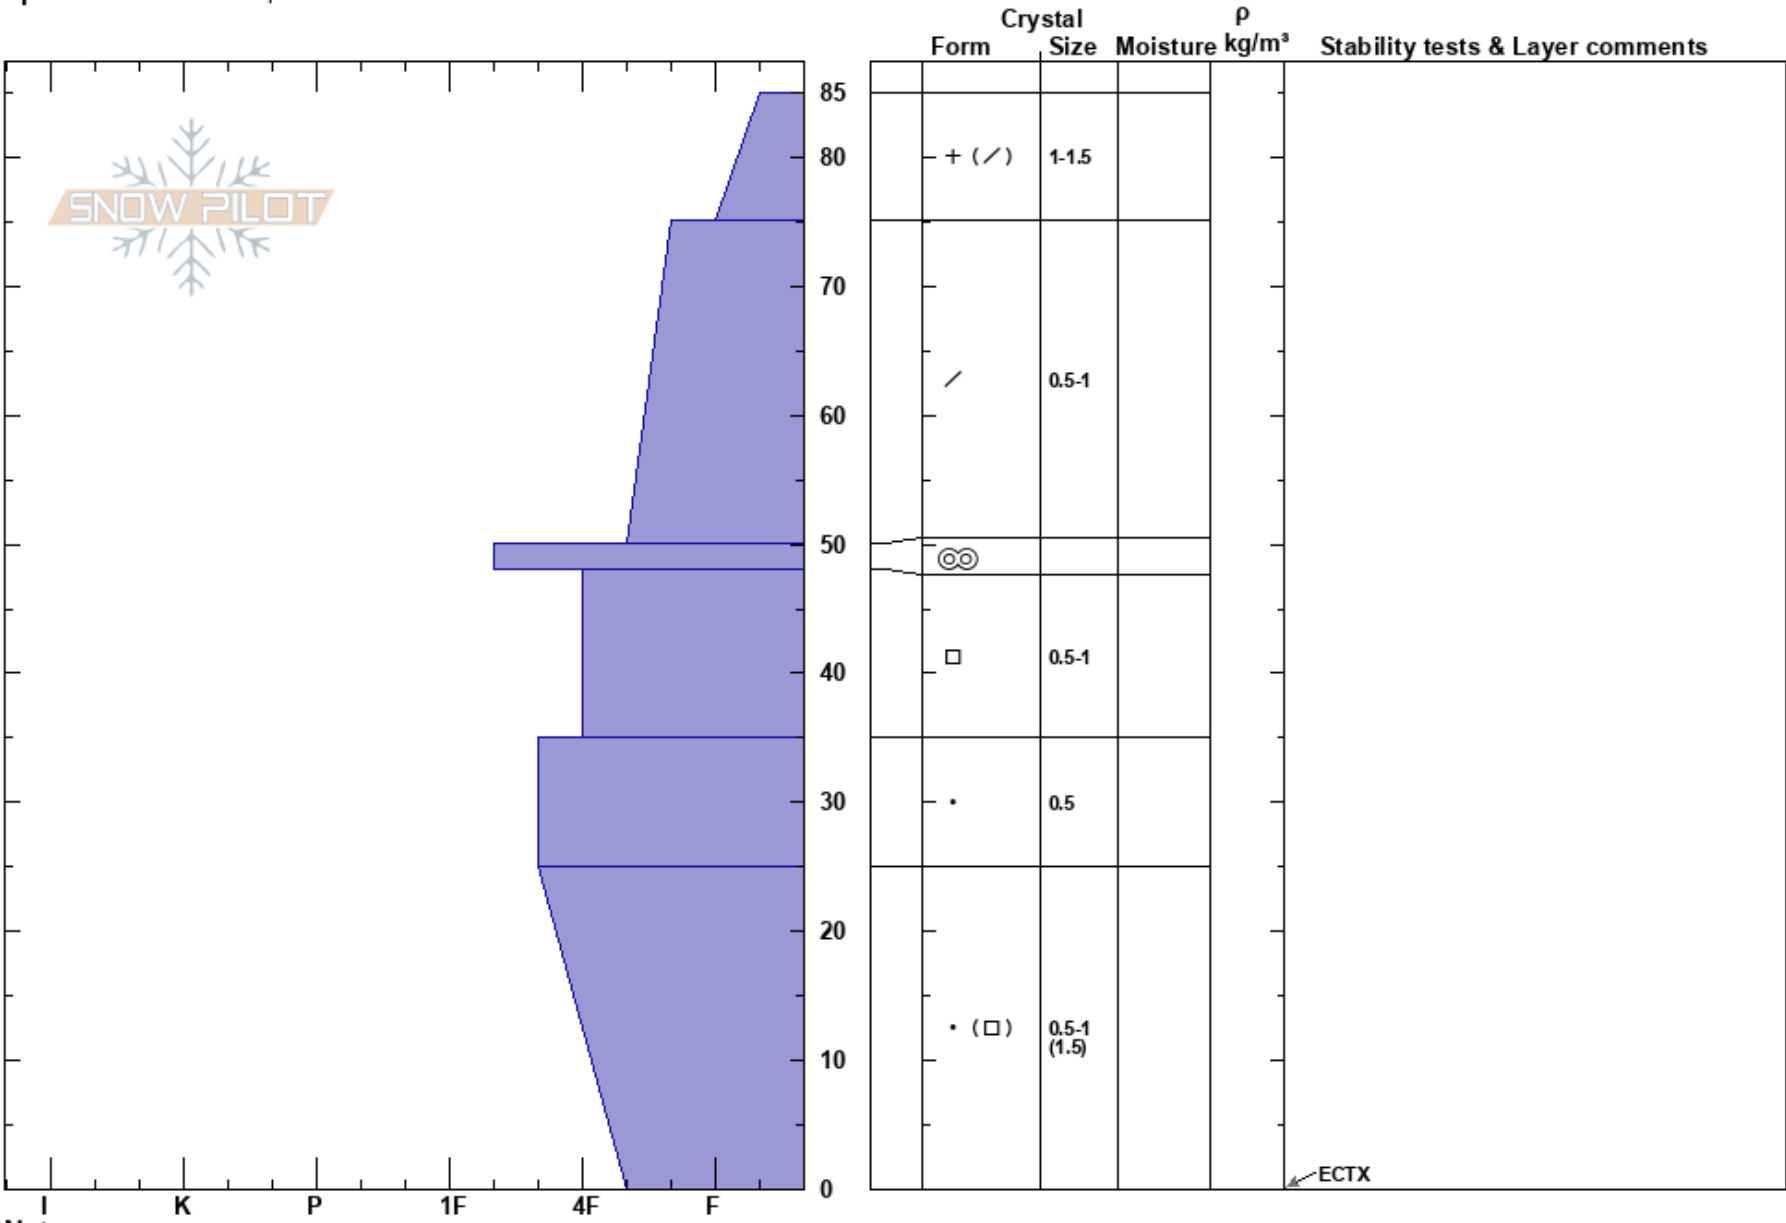

Woody Ridge  
 Cooke City  
 MT  
 Elevation: 8800 ft  
 Aspect: W  
 Specifics: We skied slope

James Lesser  
 11/15/2020 - 10:00am  
 Co-ord: 44.99100N, -109.93040E  
 Slope Angle: 25°  
 Wind Loading: no

Stability: Good  
 Air Temperature: 26.6°F  
 Sky Cover: OVC  
 Precipitation: NO  
 Wind: SW Light Breeze

HS: 85  
 PF: 20  
 PS: 10

Layer Notes:

Notes: Some scouring evident but mostly protected location.