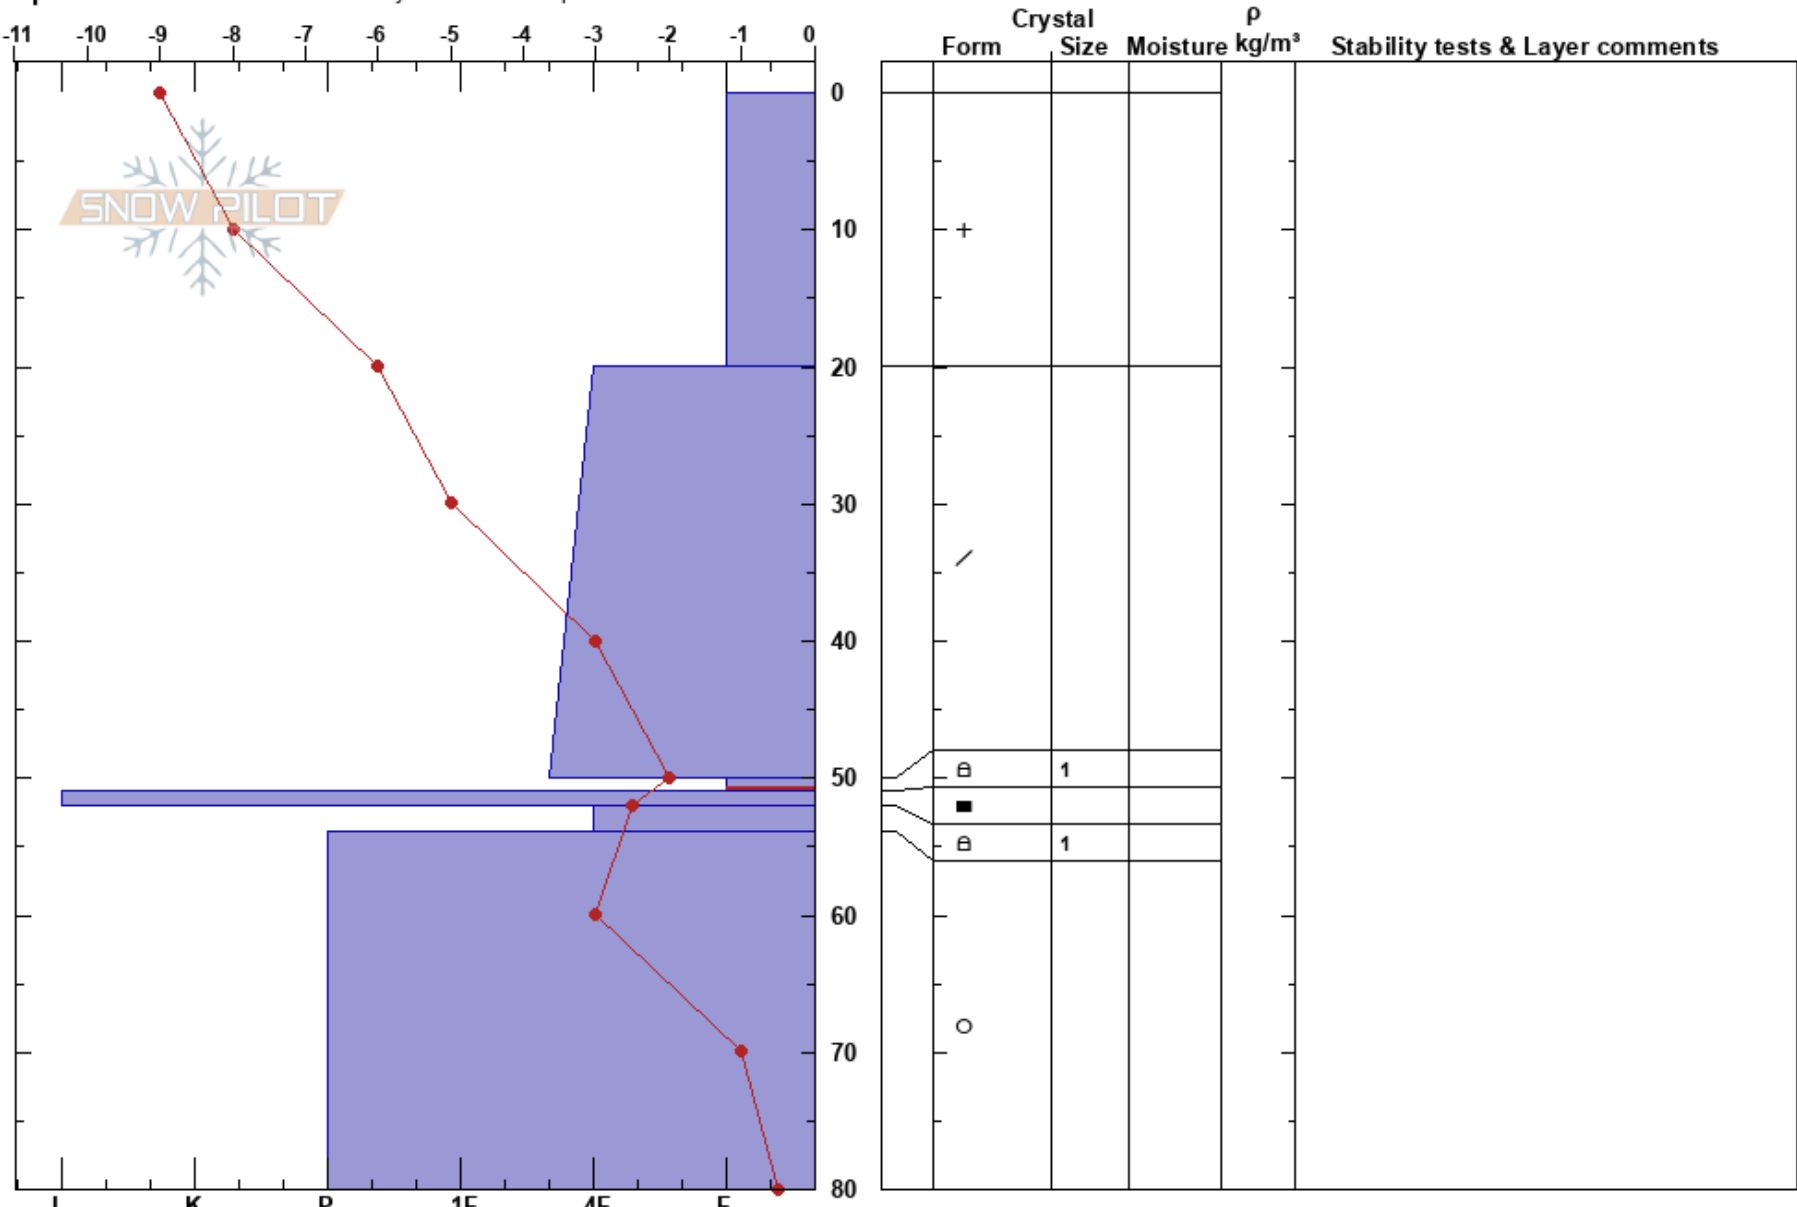

Upper Wedding bowlknob Peter Flynn  
 Douglas Alps 11/15/2020 - 12:30pm  
 AK Co-ord: 58.26713N, -134.54035W  
 Elevation: 2952 ft  
 Aspect: Slope Angle:  
 Wind Loading: previous  
 Specifics: Recent avalanche activity on different slopes

Stability: HS:80  
 Air Temperature: -7°C  
 Sky Cover: CLR  
 Precipitation: NO  
 Wind: NE Light Breeze  
 Layer Notes: 50-51cm: Problematic layer

**Notes:** Dug 1m above pit from 2 days ago, we skinned through this area today also- this may have collapsed the weak layer above the crust prior to digging