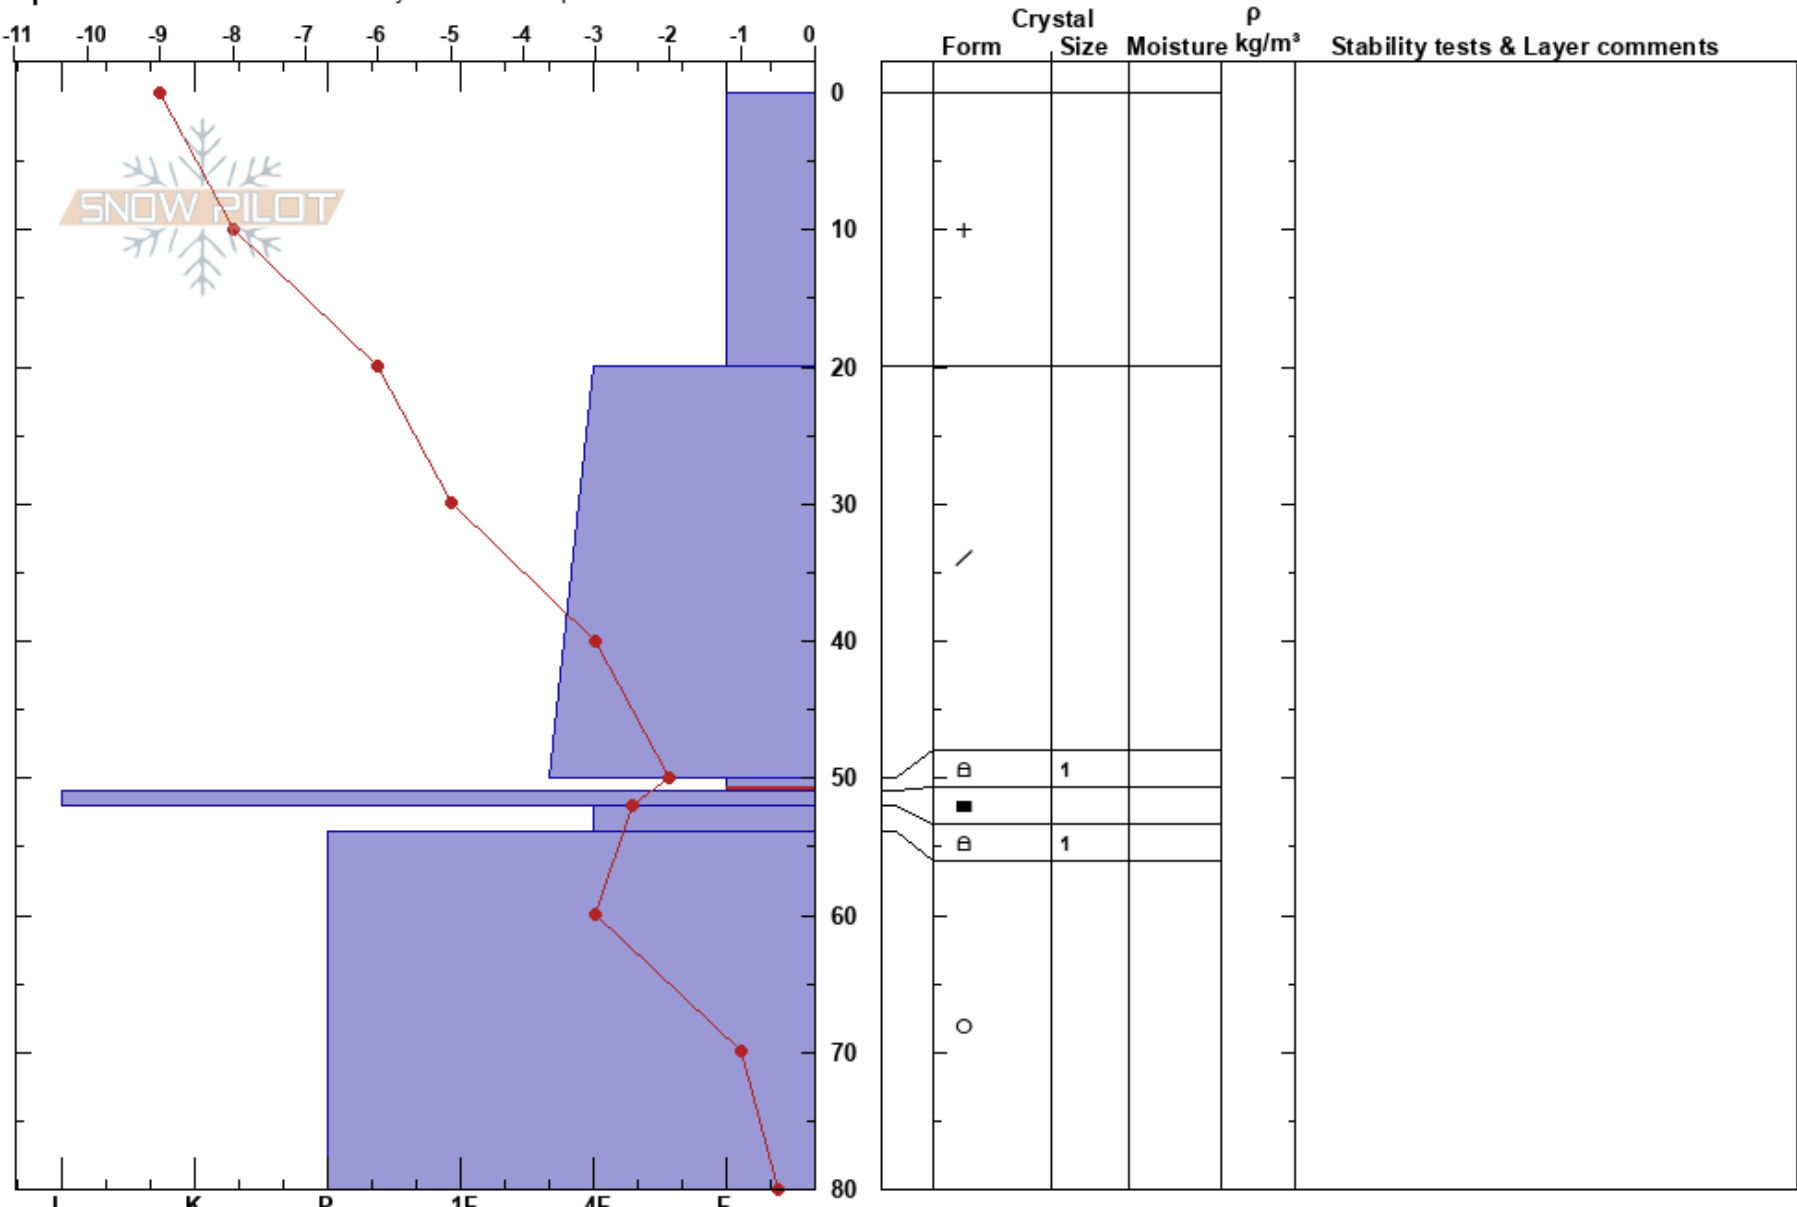

Upper Wedding bowlknob Peter Flynn  
 Douglas Alps 11/15/2020 - 12:30pm  
 AK Co-ord: 58.26713N, -134.54035W  
 Elevation: 2952 ft  
 Aspect: Slope Angle:  
 Wind Loading: previous  
 Specifics: Recent avalanche activity on different slopes

Stability:  
 Air Temperature: -7°C  
 Sky Cover: CLR  
 Precipitation: NO  
 Wind: NE Light Breeze

HS:80  
 Layer Notes:  
 50-51cm: Problematic layer

**Notes:** Dug 1m above pit from 2 days ago, we skinned through this area today also- this may have collapsed the weak layer above the crust prior to digging