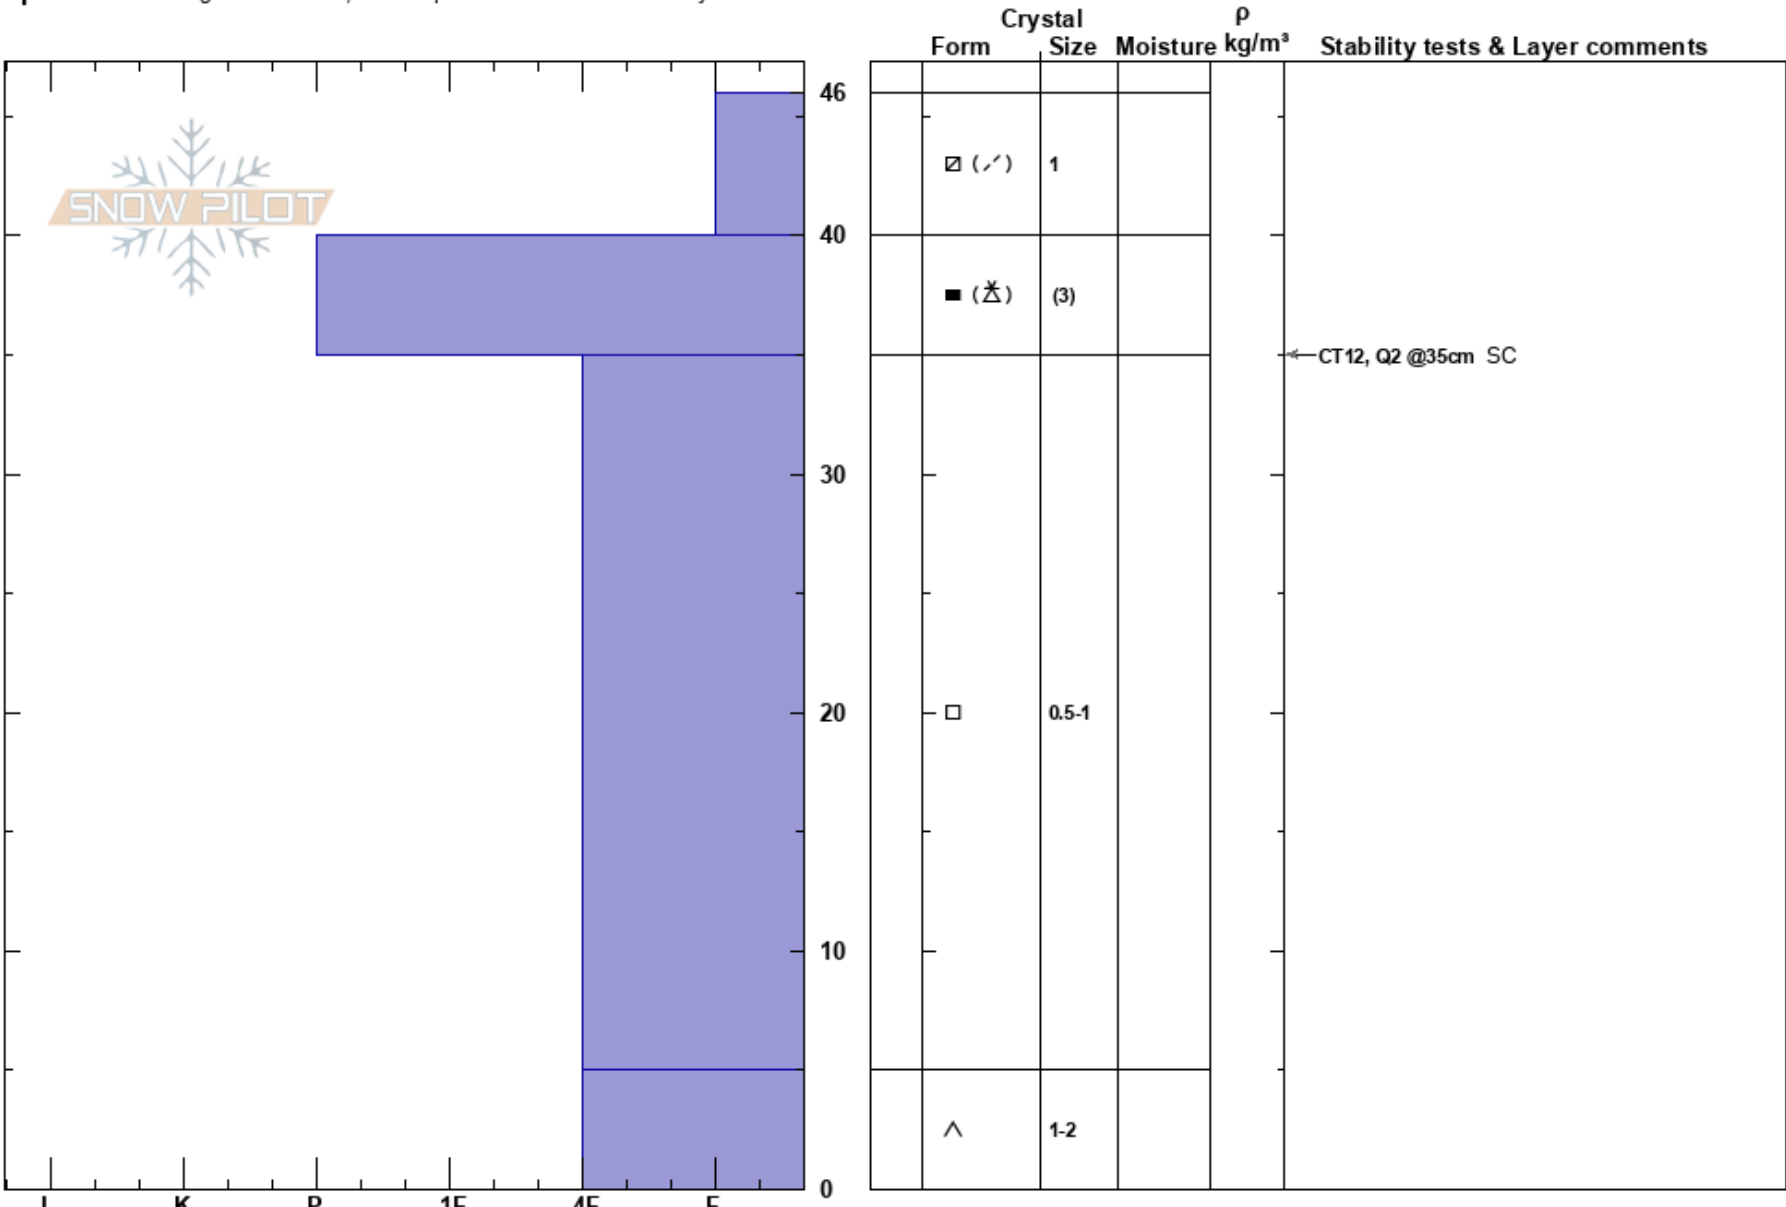

Treskow Pit
 Sangre de Cristo Range NM
 Elevation: 11545 ft
 Aspect: 310°
 Specifics: Pit dug in a Ski Area; Pit is representative of backcountry

Alex Mithoefer
 11/15/2020 - 12:00pm
 Co-ord: 36.57209N, -105.45031W
 Slope Angle: 38°
 Wind Loading:

Stability:
 Air Temperature:
 Sky Cover: FEW
 Precipitation:
 Wind: SW Calm

HS: 46
 PF: 10
 PS: 5
 40-35cm: Problematic layer

Notes: Pit dug at the the skiers left top of Treskow.