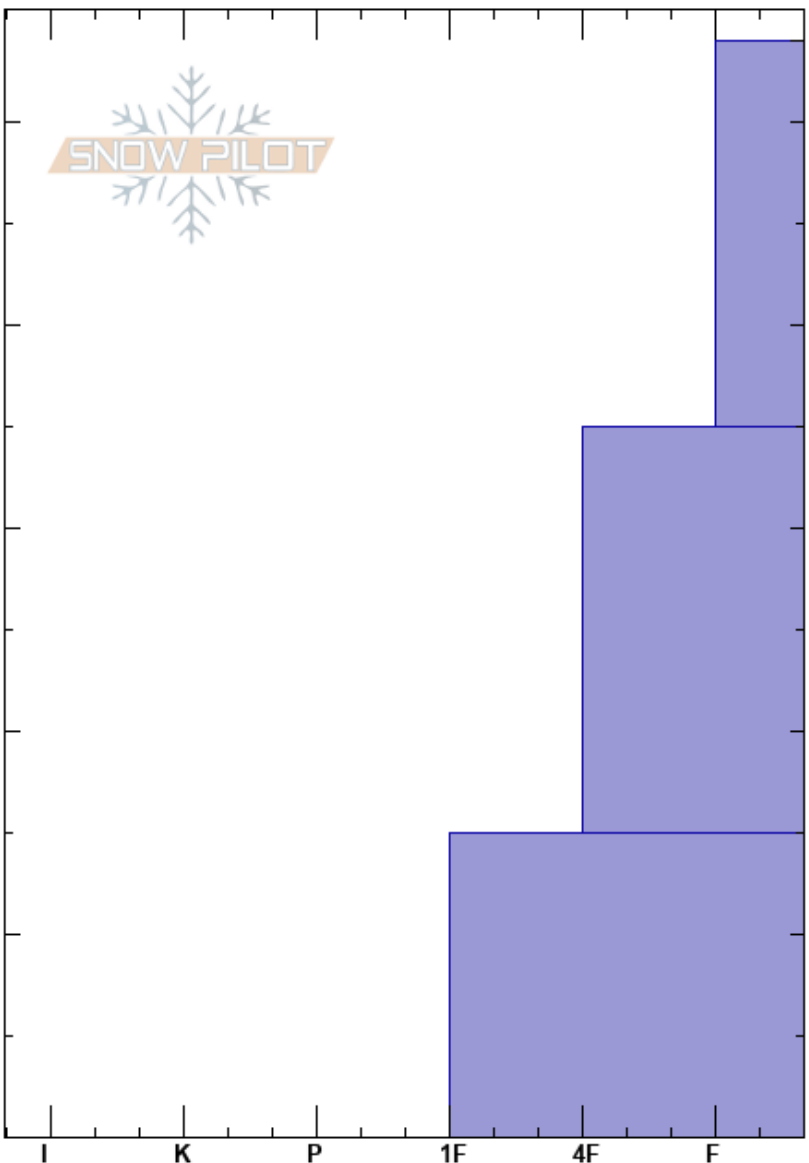

Below Mid-Ivory
 Wasatch Range
 UT
Elevation: 9108 ft
Aspect: W
Specifics: Ski tracks on slope

Will McKay
 11/15/2020 - 1:00pm
Co-ord: 40.60747N, -111.65869W
Slope Angle: 20°
Wind Loading: yes

Stability: Good
Air Temperature:
Sky Cover: OVC
Precipitation: S-1
Wind: SW Calm

HS: 54
PF: 24
Layer Notes:

Crystal Form	Crystal Size	Moisture	ρ kg/m ³	Stability tests & Layer comments
				← CT17, Q1 @38cm
				↙ ECTX No results

Notes: