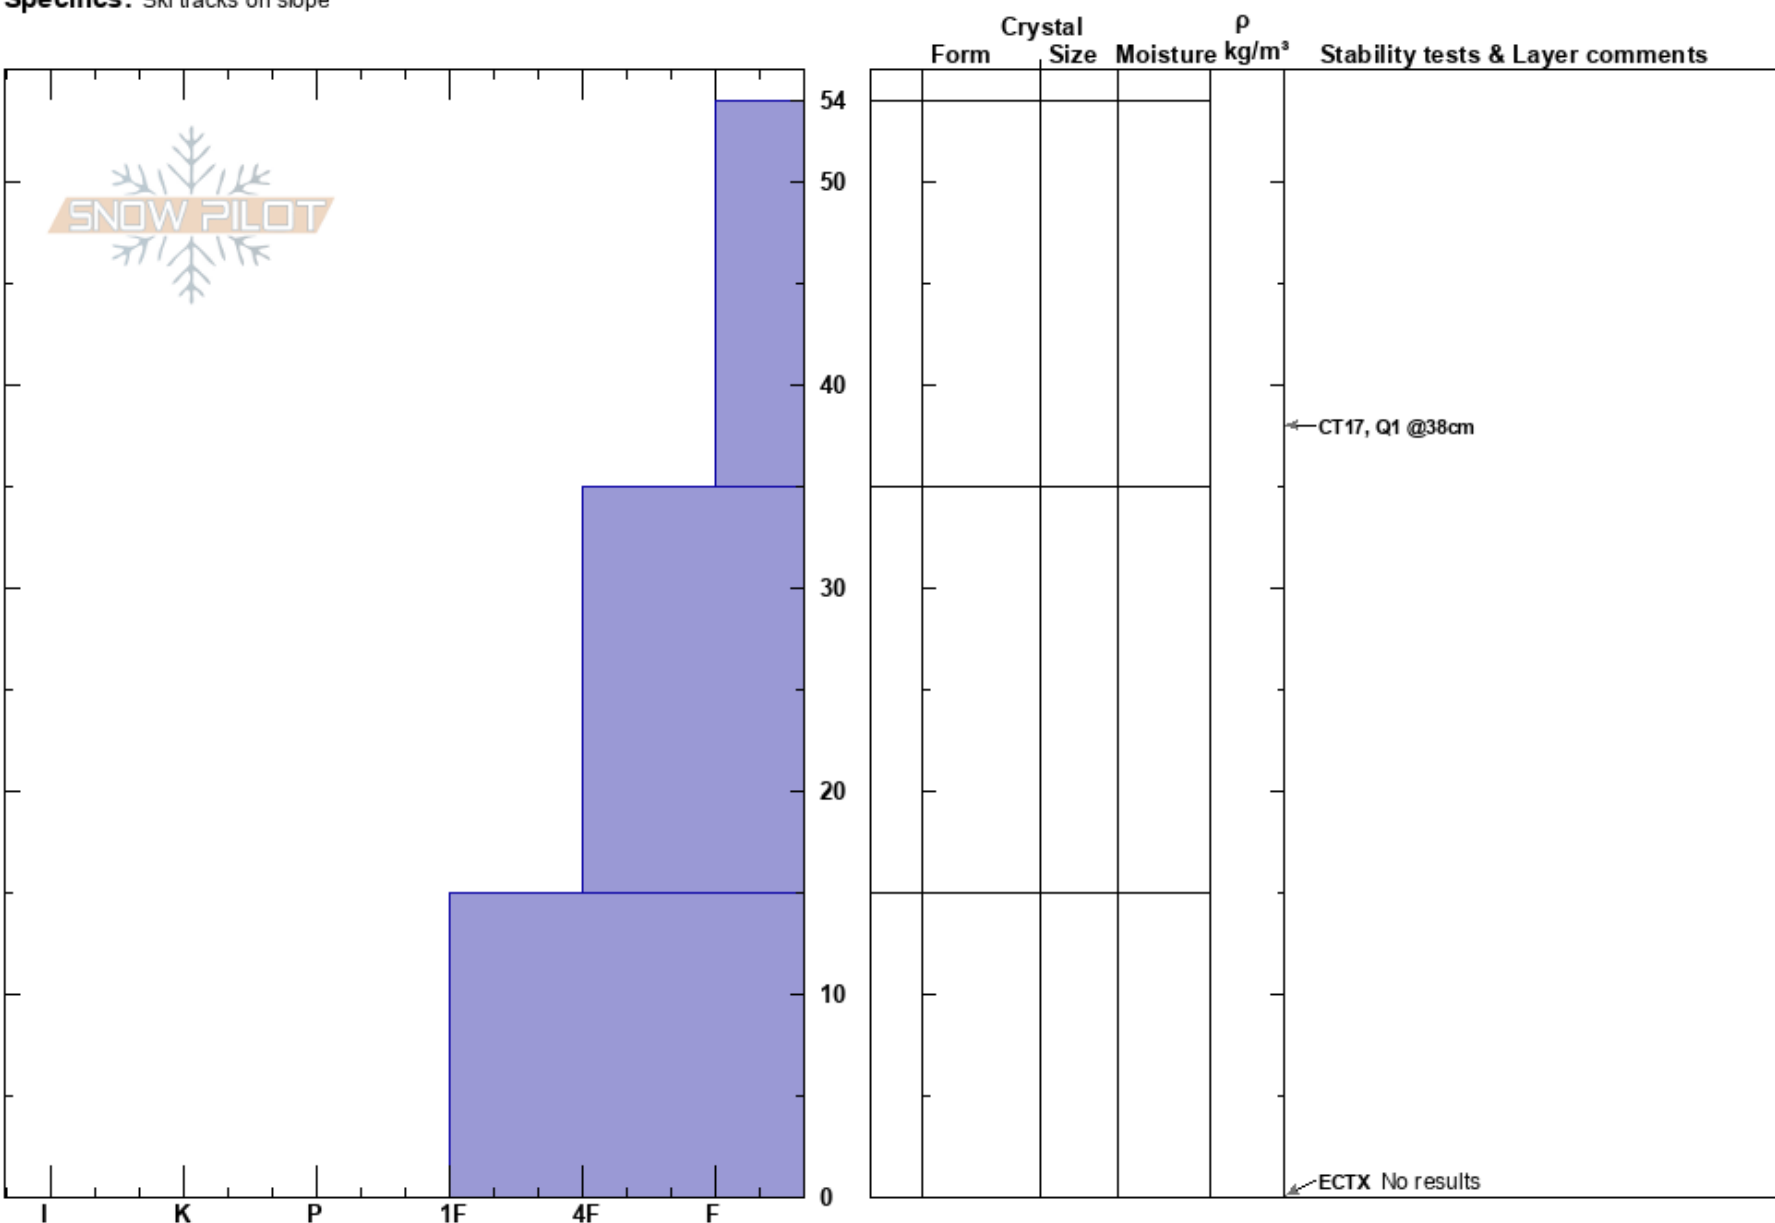

Below Mid-Ivory
 Wasatch Range
 UT
 Elevation: 9108 ft
 Aspect: W
 Specifics: Ski tracks on slope

Will McKay
 11/15/2020 - 1:00pm
 Co-ord: 40.60747N, -111.65869W
 Slope Angle: 20°
 Wind Loading: yes

Stability: Good
 Air Temperature:
 Sky Cover: OVC
 Precipitation: S-1
 Wind: SW Calm

HS: 54
 PF: 24
 Layer Notes:

Notes: