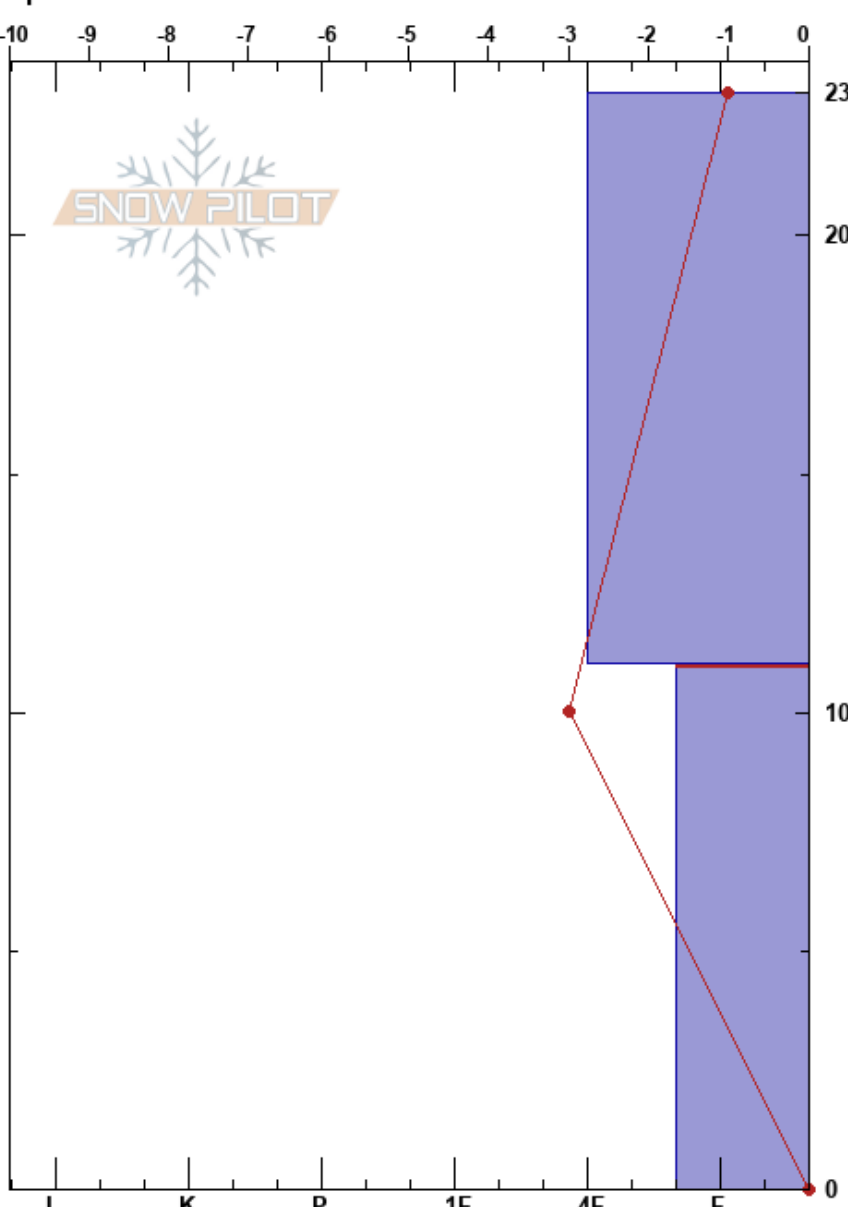

Silver Peak
 Central Sierra
 CA
 Elevation: 7682 ft
 Aspect: 356°
 Specifics:

Brandon Schwartz
 11/15/2020 - 10:30am
 Co-ord: 39.22497N, -120.24097W
 Slope Angle: 29°
 Wind Loading: no

Stability: Good HS:23
 Air Temperature: 4°C PF: 19 11-0cm: Problematic layer
 Sky Cover: SCT
 Precipitation: NO
 Wind: SW Moderate

Form	Crystal		ρ kg/m ³	Stability tests & Layer comments
	Size	Moisture		
/	0.5			
□	1	M-W		← ECTN7 @11cm ← PST20/100 (SF) @11cm

Notes: Pit dug in below treeline terrain.